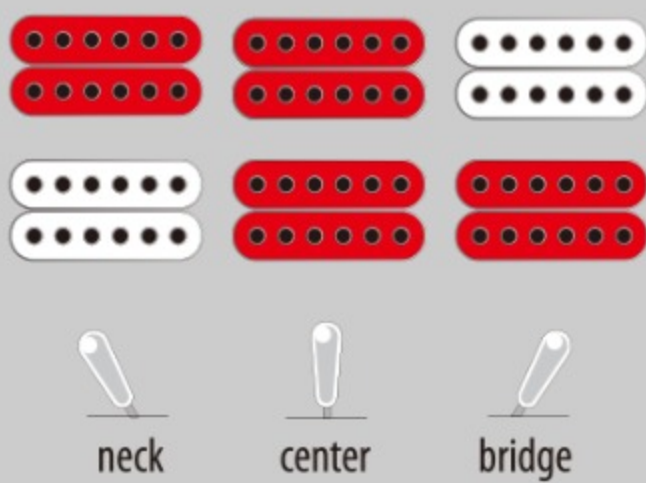

### SPEC

|                 |   |
|-----------------|---|
| neck type       | ART / Maple / set-in neck                       |
| top/back/body   | Poplar body                                     |
| fretboard       | Bound Purpleheart fretboard / White block inlay |
| fret            | Medium frets                                    |
| number of frets | 22  |
| bridge          | Gibraltar Performer bridge                      |
| string space    | 10.5mm  |
| tailpiece       | Quik Change III tailpiece                       |
| neck pickup     | Infinity R (H) neck pickup (Passive/Ceramic)    |
| bridge pickup   | Infinity R (H) bridge pickup (Passive/Ceramic)  |
| factory tuning  | 1E,2B,3G,4D,5A,6E                               |
| string gauge    | .010/.013/.017/.026/.036/.046                   |
| hardware color  | Chrome  |

### SWITCHING SYSTEM