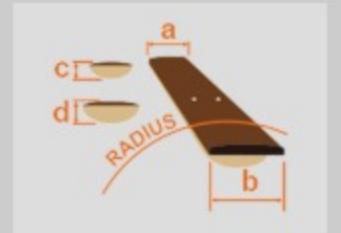

ART120

BK : Black

COLOR VARIATION :

SHARE :

SPEC

SPEC

neck type	ART / Maple / set-in neck
top/back/body	Poplar body
fretboard	Bound Purpleheart fretboard / White block inlay
fret	Medium frets
number of frets	22
bridge	Gibraltar Performer bridge
string space	10.5mm
tailpiece	Quik Change III tailpiece
neck pickup	Infinity R (H) neck pickup (Passive/Ceramic)
bridge pickup	Infinity R (H) bridge pickup (Passive/Ceramic)
factory tuning	1E,2B,3G,4D,5A,6E
string gauge	.010/.013/.017/.026/.036/.046
hardware color	Chrome

NECK DIMENSIONS

Scale :	628mm/24.7"
a : Width	43mm at NUT
b : Width	56mm at 22F
c : Thickness	20mm at 1F
d : Thickness	22mm at 12F
Radius :	305mmR

SWITCHING SYSTEM

CONTROLS

OTHERS

Recommended Bag IGB540-BK