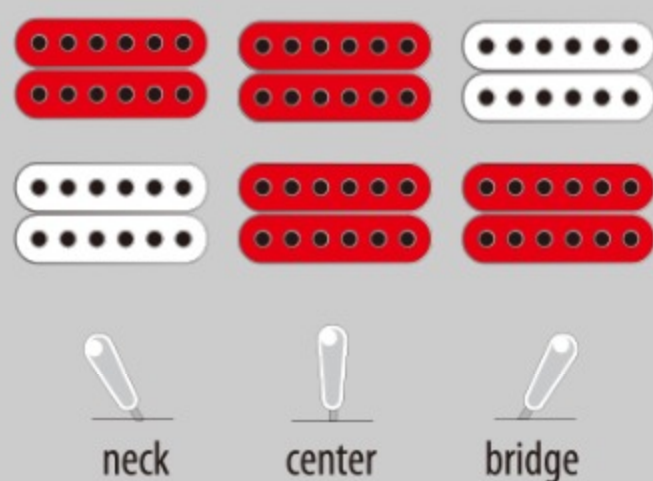

ART120QA

TBB : Transparent Blue Burst

COLOR VARIATION :  

SHARE :  

SPEC

SPEC

neck type	ART / Maple / Set-in neck
top/back/body	Quilted Maple Art Grain top / Poplar body
fretboard	Bound Treated New Zealand Pine fretboard / White block inlay
fret	Medium frets
number of frets	22
bridge	Full Tune III bridge
string space	10.5mm
tailpiece	Full Tune III
neck pickup	Classic Elite (H) neck pickup (Passive/Ceramic)
bridge pickup	Classic Elite (H) bridge pickup (Passive/Ceramic)
factory tuning	1E,2B,3G,4D,5A,6E
strings	-
string gauge	.010/.013/.017/.026/.036/.046
nut	Plastic
hardware color	Chrome

NECK DIMENSIONS

Scale :	628mm/24.7"
a : Width	43mm at NUT
b : Width	56mm at 22F
c : Thickness	20mm at 1F
d : Thickness	22mm at 12F
Radius :	305mmR

SWITCHING SYSTEM

CONTROLS

OTHERS

Recommended Bag IGB540-BK