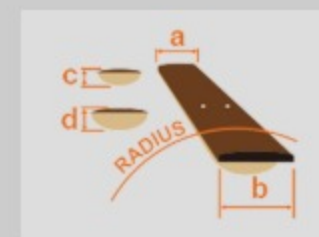

ART120QA

TBB : Transparent Blue Burst

COLOR VARIATION :  

SHARE :  

SPEC

SPEC

neck type	ART / Maple / Set-in neck
top/back/body	Quilted Maple Art Grain top / Poplar body
fretboard	Bound Treated New Zealand Pine fretboard / White block inlay
fret	Medium frets
number of frets	22
bridge	Full Tune III bridge
string space	10.5mm
tailpiece	Full Tune III
neck pickup	Classic Elite (H) neck pickup (Passive/Ceramic)
bridge pickup	Classic Elite (H) bridge pickup (Passive/Ceramic)
factory tuning	1E,2B,3G,4D,5A,6E
strings	-
string gauge	.010/.013/.017/.026/.036/.046
nut	Plastic
hardware color	Chrome

NECK DIMENSIONS

Scale :	628mm/24.7"
a : Width	43mm at NUT
b : Width	56mm at 22F
c : Thickness	20mm at 1F
d : Thickness	22mm at 12F
Radius :	305mmR

SWITCHING SYSTEM

CONTROLS

OTHERS

Recommended Bag IGB540-BK