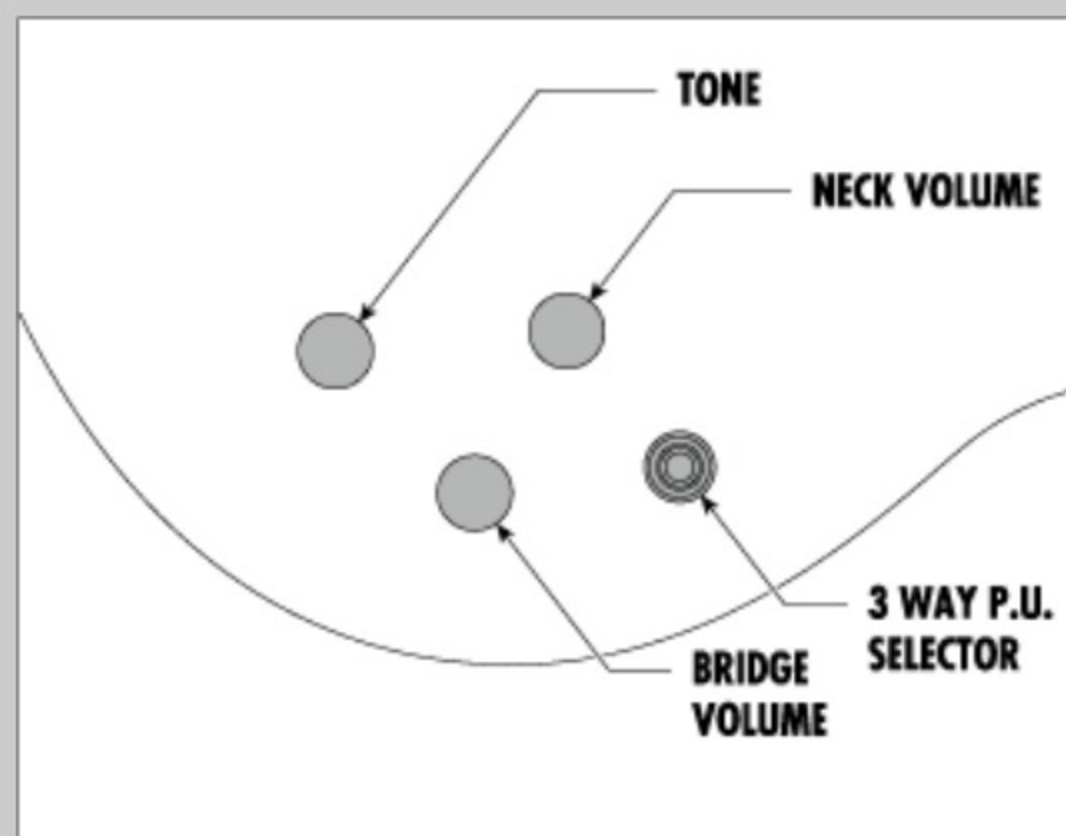

ART120QA

TBB : Transparent Blue Burst

COLOR VARIATION :  

SHARE :  

SPEC

SPEC

neck type	ART / Maple / Set-in neck
top/back/body	Quilted Maple Art Grain top / Poplar body
fretboard	Bound Treated New Zealand Pine fretboard / White block inlay
fret	Medium frets
number of frets	22
bridge	Full Tune III bridge
string space	10.5mm
tailpiece	Full Tune III
neck pickup	Classic Elite (H) neck pickup (Passive/Ceramic)
bridge pickup	Classic Elite (H) bridge pickup (Passive/Ceramic)
factory tuning	1E,2B,3G,4D,5A,6E
strings	-
string gauge	.010/.013/.017/.026/.036/.046
nut	Plastic
hardware color	Chrome

NECK DIMENSIONS

Scale :	628mm/24.7"
a : Width	43mm at NUT
b : Width	56mm at 22F
c : Thickness	20mm at 1F
d : Thickness	22mm at 12F
Radius :	305mmR

SWITCHING SYSTEM

CONTROLS

OTHERS

Recommended Bag IGB540-BK