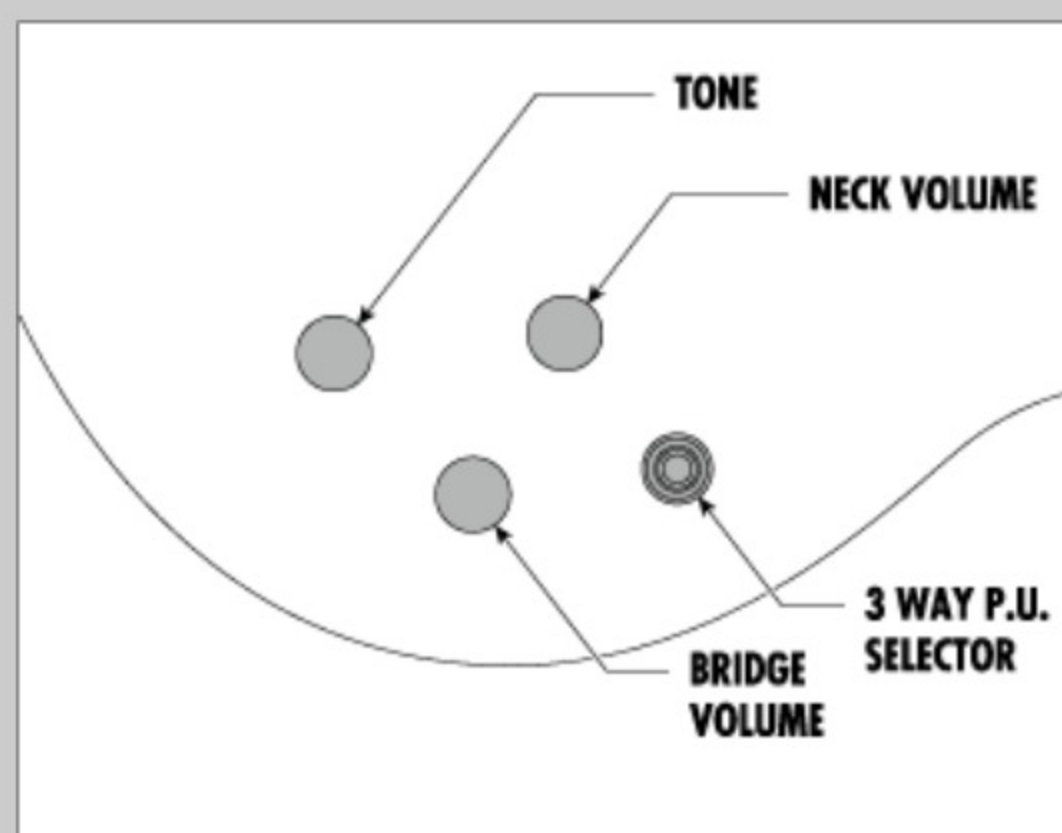

ART120QA

SB : Sunburst

COLOR VARIATION :

SHARE :  

SPEC

SPEC

neck type	ART / Maple / set-in neck
top/back/body	Quilted Maple Art Grain top / Poplar body
fretboard	Bound Purpleheart fretboard / White block inlay
fret	Medium frets
number of frets	22
bridge	Gibraltar Performer bridge
string space	10.5mm
tailpiece	Quik Change III tailpiece
neck pickup	Classic Elite (H) neck pickup (Passive/Ceramic)
bridge pickup	Classic Elite (H) bridge pickup (Passive/Ceramic)
factory tuning	1E,2B,3G,4D,5A,6E
string gauge	.010/.013/.017/.026/.036/.046
hardware color	Chrome

NECK DIMENSIONS

Scale :	628mm/24.7"
a : Width	43mm at NUT
b : Width	56mm at 22F
c : Thickness	20mm at 1F
d : Thickness	22mm at 12F
Radius :	305mmR

SWITCHING SYSTEM

CONTROLS

OTHERS

Recommended Bag IGB540-BK