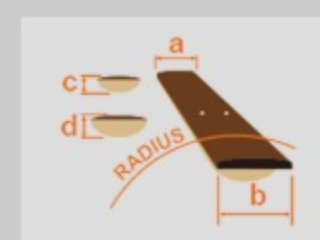

ART120QA

SB : Sunburst

COLOR VARIATION :

SHARE :  

SPEC

SPEC

neck type	ART / Maple / set-in neck
top/back/body	Quilted Maple Art Grain top / Poplar body
fretboard	Bound Purpleheart fretboard / White block inlay
fret	Medium frets
number of frets	22
bridge	Gibraltar Performer bridge
string space	10.5mm
tailpiece	Quik Change III tailpiece
neck pickup	Classic Elite (H) neck pickup (Passive/Ceramic)
bridge pickup	Classic Elite (H) bridge pickup (Passive/Ceramic)
factory tuning	1E,2B,3G,4D,5A,6E
string gauge	.010/.013/.017/.026/.036/.046
hardware color	Chrome

NECK DIMENSIONS

Scale :	628mm/24.7"
a : Width	43mm at NUT
b : Width	56mm at 22F
c : Thickness	20mm at 1F
d : Thickness	22mm at 12F
Radius :	305mmR

SWITCHING SYSTEM

CONTROLS

OTHERS

Recommended Bag IGB540-BK