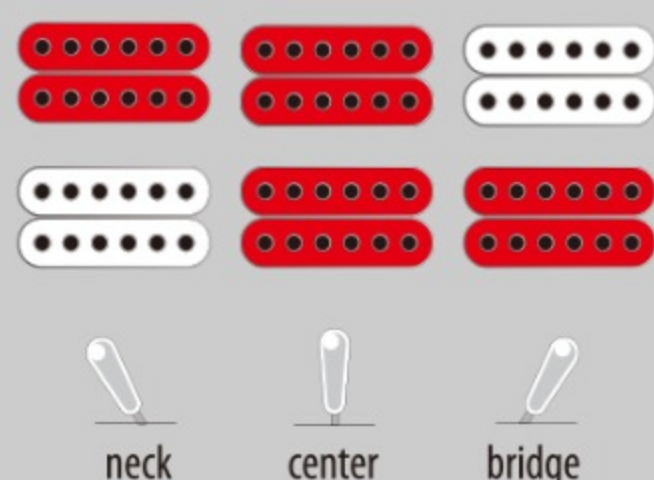

ART120QA

SB : Sunburst

COLOR VARIATION :

SHARE :  

SPEC

SPEC

neck type	ART / Maple / set-in neck
top/back/body	Quilted Maple Art Grain top / Poplar body
fretboard	Bound Purpleheart fretboard / White block inlay
fret	Medium frets
number of frets	22
bridge	Gibraltar Performer bridge
string space	10.5mm
tailpiece	Quik Change III tailpiece
neck pickup	Classic Elite (H) neck pickup (Passive/Ceramic)
bridge pickup	Classic Elite (H) bridge pickup (Passive/Ceramic)
factory tuning	1E,2B,3G,4D,5A,6E
string gauge	.010/.013/.017/.026/.036/.046
hardware color	Chrome

NECK DIMENSIONS

Scale :	628mm/24.7"
a : Width	43mm at NUT
b : Width	56mm at 22F
c : Thickness	20mm at 1F
d : Thickness	22mm at 12F
Radius :	305mmR

SWITCHING SYSTEM

CONTROLS

OTHERS

Recommended Bag IGB540-BK