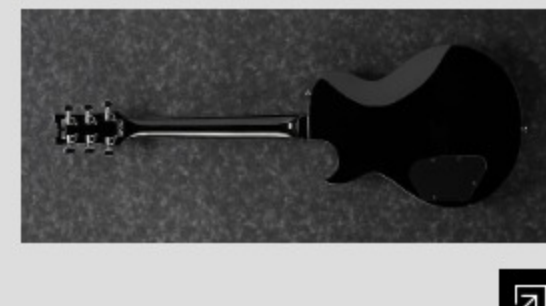

ART120QA

SB : Sunburst

COLOR VARIATION :

SHARE :  

SPEC

SPEC

neck type	ART / Maple / set-in neck
top/back/body	Quilted Maple Art Grain top / Poplar body
fretboard	Bound Purpleheart fretboard / White block inlay
fret	Medium frets
number of frets	22
bridge	Gibraltar Performer bridge
string space	10.5mm
tailpiece	Quik Change III tailpiece
neck pickup	Classic Elite (H) neck pickup (Passive/Ceramic)
bridge pickup	Classic Elite (H) bridge pickup (Passive/Ceramic)
factory tuning	1E,2B,3G,4D,5A,6E
string gauge	.010/.013/.017/.026/.036/.046
hardware color	Chrome

NECK DIMENSIONS

Scale :	628mm/24.7"
a : Width	43mm at NUT
b : Width	56mm at 22F
c : Thickness	20mm at 1F
d : Thickness	22mm at 12F
Radius :	305mmR

SWITCHING SYSTEM

CONTROLS

OTHERS

Recommended Bag IGB540-BK