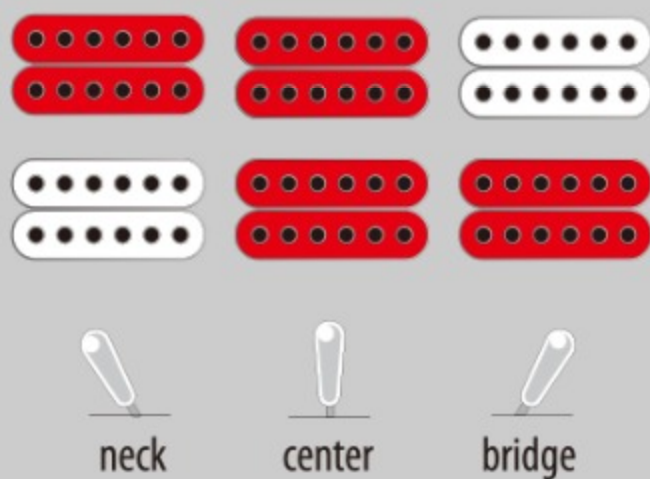

ARZ200

BK : Black

COLOR VARIATION :

SHARE :  

SPEC

SPEC

neck type	ARZ / Mahogany / set-in neck (smooth heel)
top/back/body	Mahogany body
fretboard	Bound Jatoba / White block inlay
fret	Medium frets
number of frets	24
bridge	ART-1 bridge
tailpiece	Quik Change III tailpiece
neck pickup	Classic Elite (H) neck pickup (Passive/Ceramic)
bridge pickup	Classic Elite (H) bridge pickup (Passive/Ceramic)
hardware color	Chrome

NECK DIMENSIONS

Scale :	635mm/25"
a : Width	43mm at NUT
b : Width	58mm at 24F
c : Thickness	20mm at 1F
d : Thickness	22mm at 12F
Radius :	305mmR

SWITCHING SYSTEM

CONTROLS

OTHERS

Recommended Case AR100C