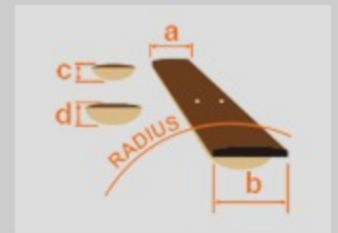

ARZ200

BK : Black

COLOR VARIATION :

SHARE :  

SPEC

SPEC

neck type	ARZ / Mahogany / set-in neck (smooth heel)
top/back/body	Mahogany body
fretboard	Bound Jatoba / White block inlay
fret	Medium frets
number of frets	24
bridge	ART-1 bridge
tailpiece	Quik Change III tailpiece
neck pickup	Classic Elite (H) neck pickup (Passive/Ceramic)
bridge pickup	Classic Elite (H) bridge pickup (Passive/Ceramic)
hardware color	Chrome

NECK DIMENSIONS

Scale :	635mm/25"
a : Width	43mm at NUT
b : Width	58mm at 24F
c : Thickness	20mm at 1F
d : Thickness	22mm at 12F
Radius :	305mmR

SWITCHING SYSTEM

CONTROLS

OTHERS

Recommended Case AR100C