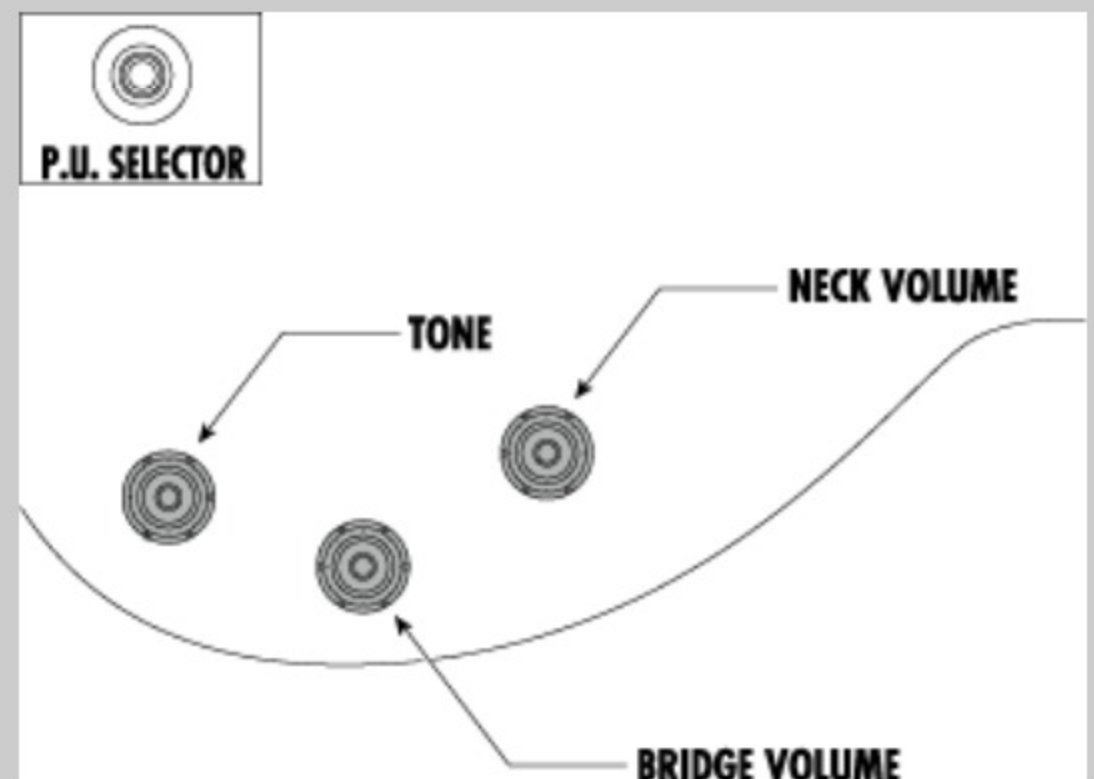

ARZ200

BK : Black

COLOR VARIATION :

SHARE :  

SPEC

SPEC

neck type	ARZ / Mahogany / set-in neck (smooth heel)
top/back/body	Mahogany body
fretboard	Bound Jatoba / White block inlay
fret	Medium frets
number of frets	24
bridge	ART-1 bridge
tailpiece	Quik Change III tailpiece
neck pickup	Classic Elite (H) neck pickup (Passive/Ceramic)
bridge pickup	Classic Elite (H) bridge pickup (Passive/Ceramic)
hardware color	Chrome

NECK DIMENSIONS

Scale :	635mm/25"
a : Width	43mm at NUT
b : Width	58mm at 24F
c : Thickness	20mm at 1F
d : Thickness	22mm at 12F
Radius :	305mmR

SWITCHING SYSTEM

CONTROLS

OTHERS

Recommended Case AR100C