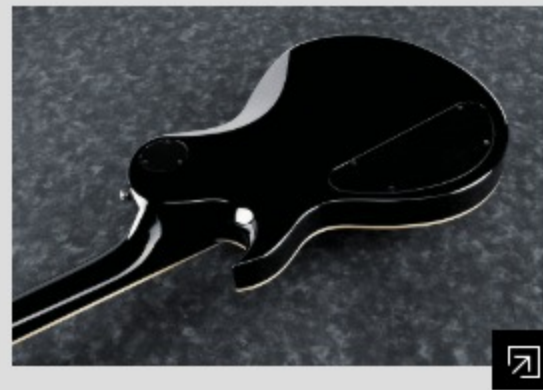

ARZ200

BK : Black

COLOR VARIATION :

SHARE :  

SPEC

SPEC

neck type	ARZ / Mahogany / set-in neck (smooth heel)
top/back/body	Mahogany body
fretboard	Bound Jatoba / White block inlay
fret	Medium frets
number of frets	24
bridge	ART-1 bridge
tailpiece	Quik Change III tailpiece
neck pickup	Classic Elite (H) neck pickup (Passive/Ceramic)
bridge pickup	Classic Elite (H) bridge pickup (Passive/Ceramic)
hardware color	Chrome

NECK DIMENSIONS

Scale :	635mm/25"
a : Width	43mm at NUT
b : Width	58mm at 24F
c : Thickness	20mm at 1F
d : Thickness	22mm at 12F
Radius :	305mmR

SWITCHING SYSTEM

CONTROLS

OTHERS

Recommended Case AR100C