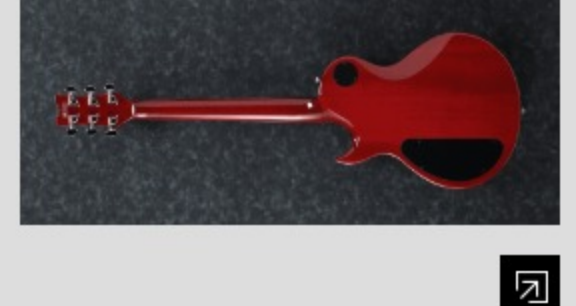

ARZ200FM

CRS : Cherry Sunburst

COLOR VARIATION :

SHARE :  

SPEC

SPEC

neck type	ARZ / Mahogany / set-in neck (smooth heel)
top/back/body	Flamed Maple top / Mahogany body
fretboard	Bound Jatoba / White block inlay
fret	Medium frets
number of frets	24
bridge	ART-1 bridge
tailpiece	Quik Change III tailpiece
neck pickup	Classic Elite (H) neck pickup (Passive/Ceramic)
bridge pickup	Classic Elite (H) bridge pickup (Passive/Ceramic)
hardware color	Chrome

NECK DIMENSIONS

Scale :	635mm/25"
a : Width	43mm at NUT
b : Width	58mm at 24F
c : Thickness	20mm at 1F
d : Thickness	22mm at 12F
Radius :	305mmR

SWITCHING SYSTEM

CONTROLS

OTHERS

Recommended Case AR100C