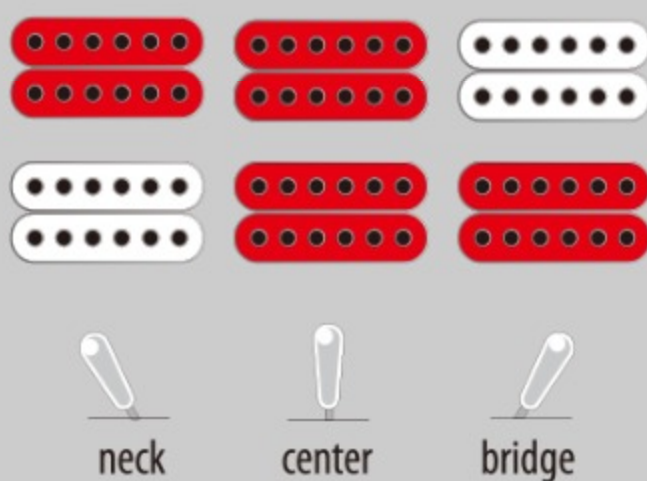

ARZ200FM

CRS : Cherry Sunburst

COLOR VARIATION :

SHARE :  

SPEC

SPEC

neck type	ARZ / Mahogany / set-in neck (smooth heel)
top/back/body	Flamed Maple top / Mahogany body
fretboard	Bound Jatoba / White block inlay
fret	Medium frets
number of frets	24
bridge	ART-1 bridge
tailpiece	Quik Change III tailpiece
neck pickup	Classic Elite (H) neck pickup (Passive/Ceramic)
bridge pickup	Classic Elite (H) bridge pickup (Passive/Ceramic)
hardware color	Chrome

NECK DIMENSIONS

Scale :	635mm/25"
a : Width	43mm at NUT
b : Width	58mm at 24F
c : Thickness	20mm at 1F
d : Thickness	22mm at 12F
Radius :	305mmR

SWITCHING SYSTEM

CONTROLS

OTHERS

Recommended Case AR100C