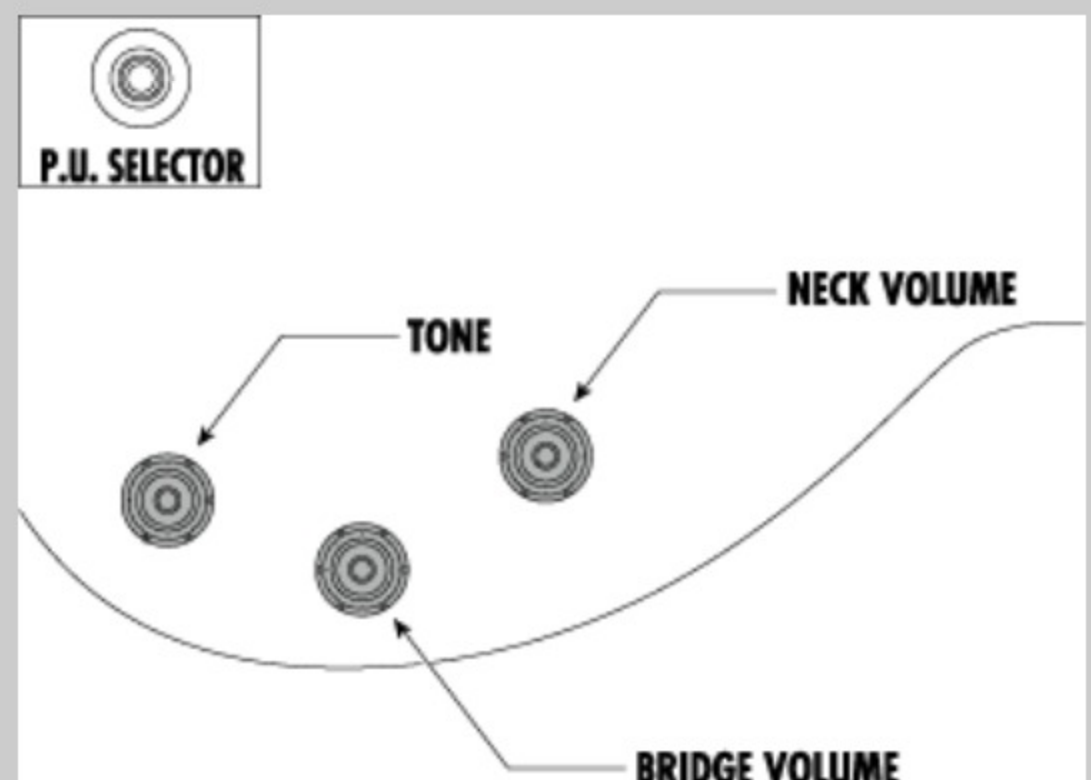

ARZ200FM

CRS : Cherry Sunburst

COLOR VARIATION :

SHARE :  

SPEC

SPEC

neck type	ARZ / Mahogany / set-in neck (smooth heel)
top/back/body	Flamed Maple top / Mahogany body
fretboard	Bound Jatoba / White block inlay
fret	Medium frets
number of frets	24
bridge	ART-1 bridge
tailpiece	Quik Change III tailpiece
neck pickup	Classic Elite (H) neck pickup (Passive/Ceramic)
bridge pickup	Classic Elite (H) bridge pickup (Passive/Ceramic)
hardware color	Chrome

NECK DIMENSIONS

Scale :	635mm/25"
a : Width	43mm at NUT
b : Width	58mm at 24F
c : Thickness	20mm at 1F
d : Thickness	22mm at 12F
Radius :	305mmR

SWITCHING SYSTEM

CONTROLS

OTHERS

Recommended Case AR100C