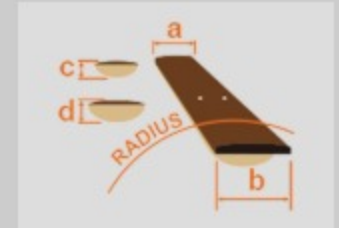

ARZ200FM

CRS : Cherry Sunburst

COLOR VARIATION :

SHARE :  

SPEC

SPEC

neck type	ARZ / Mahogany / set-in neck (smooth heel)
top/back/body	Flamed Maple top / Mahogany body
fretboard	Bound Jatoba / White block inlay
fret	Medium frets
number of frets	24
bridge	ART-1 bridge
tailpiece	Quik Change III tailpiece
neck pickup	Classic Elite (H) neck pickup (Passive/Ceramic)
bridge pickup	Classic Elite (H) bridge pickup (Passive/Ceramic)
hardware color	Chrome

NECK DIMENSIONS

Scale :	635mm/25"
a : Width	43mm at NUT
b : Width	58mm at 24F
c : Thickness	20mm at 1F
d : Thickness	22mm at 12F
Radius :	305mmR

SWITCHING SYSTEM

CONTROLS

OTHERS

Recommended Case AR100C