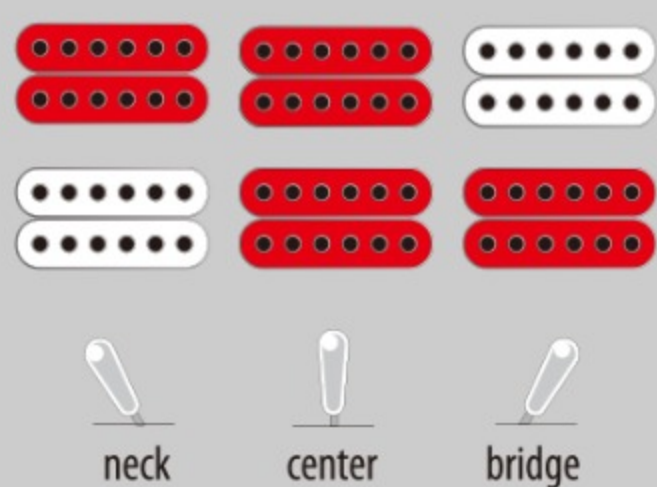

ARZ6UCS

MADE IN JAPAN

BKF : Black Flat

COLOR VARIATION :

SHARE :  

SPEC

SPEC

neck type	ARZ / 3pc African Mahogany/Maple / set-in neck (smooth heel)
top/back/body	Maple top / African Mahogany body
fretboard	Bound Ebony fretboard
fret	Jumbo Stainless Steel frets / Prestige fret edge treatment
number of frets	24
bridge	Tight-Tune bridge
tailpiece	Tight-Tune tailpiece
neck pickup	Bare Knuckle Nailbomb (H) neck pickup (Passive/Alnico)
bridge pickup	Bare Knuckle Nailbomb (H) bridge pickup (Passive/Alnico)
factory tuning	1D,2A,3F,4C,5G,6D
string gauge	.010/.013/.017/.026/.036/.046
nut	Graph Tech® nut
hardware color	Cosmo black

NECK DIMENSIONS

Scale :	638mm/25.1"
a : Width	43mm at NUT
b : Width	57mm at 24F
c : Thickness	20mm at 1F
d : Thickness	22mm at 12F
Radius :	305mmR

SWITCHING SYSTEM

CONTROLS

OTHERS

Gotoh® MG-T locking machine heads