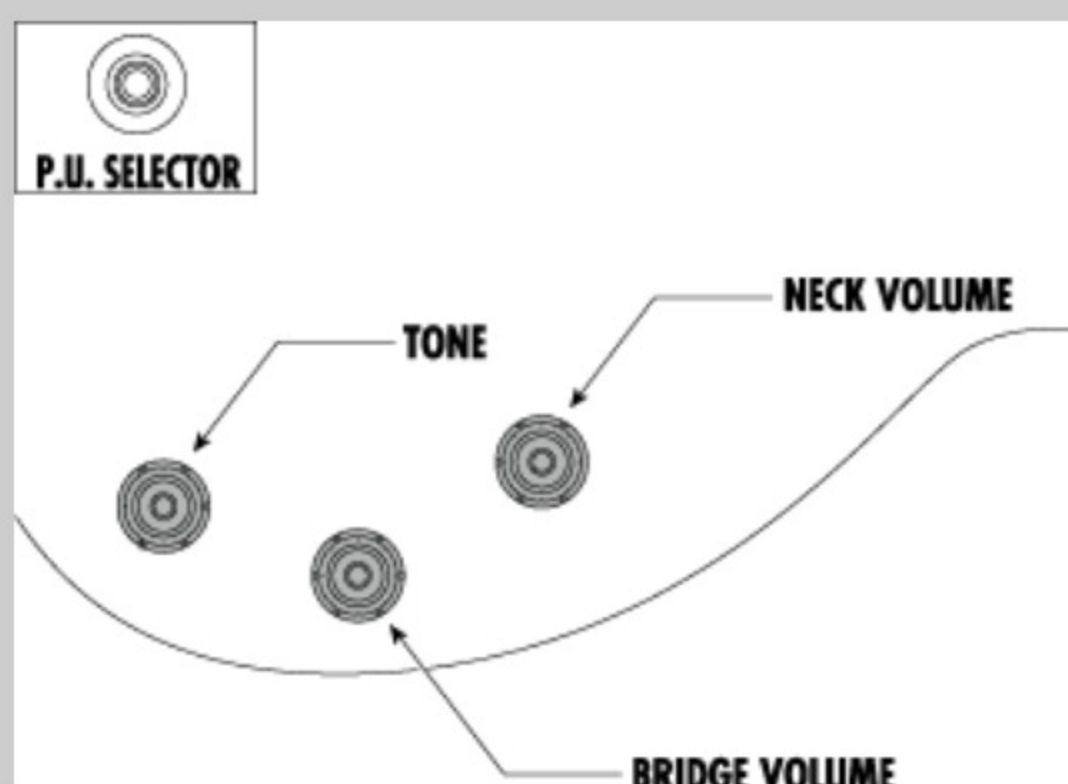

NECK DIMENSIONS

Scale :	638mm/25.1"
a : Width	43mm at NUT
b : Width	57mm at 24F
c : Thickness	20mm at 1F
d : Thickness	22mm at 12F
Radius :	305mmR

SWITCHING SYSTEM

CONTROLS

OTHERS

Gotoh® MG-T locking machine heads