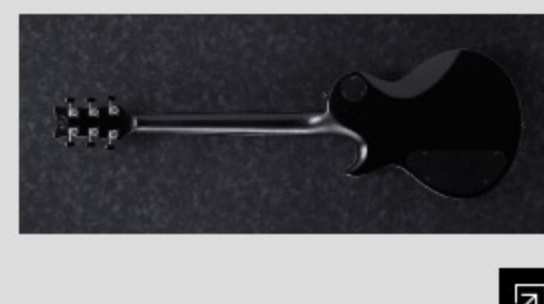

ARZ6UCS

MADE IN JAPAN

BKF : Black Flat

COLOR VARIATION :

SHARE :  

SPEC

SPEC

neck type	ARZ / 3pc African Mahogany/Maple / set-in neck (smooth heel)
top/back/body	Maple top / African Mahogany body
fretboard	Bound Ebony fretboard
fret	Jumbo Stainless Steel frets / Prestige fret edge treatment
number of frets	24
bridge	Tight-Tune bridge
tailpiece	Tight-Tune tailpiece
neck pickup	Bare Knuckle Nailbomb (H) neck pickup (Passive/Alnico)
bridge pickup	Bare Knuckle Nailbomb (H) bridge pickup (Passive/Alnico)
factory tuning	1D,2A,3F,4C,5G,6D
string gauge	.010/.013/.017/.026/.036/.046
nut	Graph Tech® nut
hardware color	Cosmo black

NECK DIMENSIONS

Scale :	638mm/25.1"
a : Width	43mm at NUT
b : Width	57mm at 24F
c : Thickness	20mm at 1F
d : Thickness	22mm at 12F
Radius :	305mmR

SWITCHING SYSTEM

CONTROLS

OTHERS

Gotoh® MG-T locking machine heads