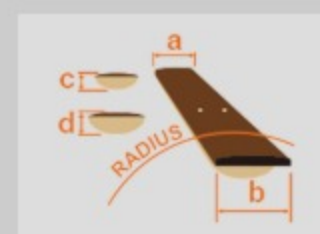

ARZ6UCS

MADE IN JAPAN

BKF : Black Flat

COLOR VARIATION :

SHARE :  

SPEC

SPEC

neck type	ARZ / 3pc African Mahogany/Maple / set-in neck (smooth heel)
top/back/body	Maple top / African Mahogany body
fretboard	Bound Ebony fretboard
fret	Jumbo Stainless Steel frets / Prestige fret edge treatment
number of frets	24
bridge	Tight-Tune bridge
tailpiece	Tight-Tune tailpiece
neck pickup	Bare Knuckle Nailbomb (H) neck pickup (Passive/Alnico)
bridge pickup	Bare Knuckle Nailbomb (H) bridge pickup (Passive/Alnico)
factory tuning	1D,2A,3F,4C,5G,6D
string gauge	.010/.013/.017/.026/.036/.046
nut	Graph Tech® nut
hardware color	Cosmo black

NECK DIMENSIONS

Scale :	638mm/25.1"
a : Width	43mm at NUT
b : Width	57mm at 24F
c : Thickness	20mm at 1F
d : Thickness	22mm at 12F
Radius :	305mmR

SWITCHING SYSTEM

CONTROLS

OTHERS

Gotoh® MG-T locking machine heads