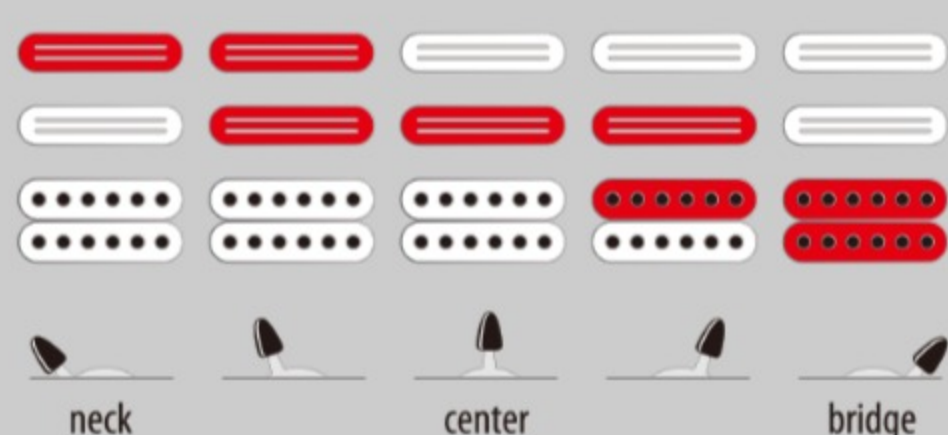

AT10P

SB : Sunburst

COLOR VARIATION :

SHARE :  

ARTIST DETAIL >

SPEC

SPEC

neck type	AT / Maple neck w/KTS™ TITANIUM rods
top/back/body	Alder body
fretboard	Maple fretboard / Black dot inlay
fret	Jumbo frets / Premium fret edge treatment
number of frets	22
bridge	Wilkinson® WV6-SB tremolo bridge
string space	10.8mm
neck pickup	DiMarzio® The Cruiser® (H) neck pickup (Passive/Ceramic)
middle pickup	DiMarzio® The Cruiser® (H) middle pickup (Passive/Ceramic)
bridge pickup	DiMarzio® AT-1™ (H) bridge pickup (Passive/Alnico)
factory tuning	1E,2B,3G,4D,5A,6E
strings	D'Addario® EXL110
string gauge	.010/.013/.017/.026/.036/.046
nut	Graph Tech®
hardware color	Chrome

NECK DIMENSIONS

Scale :	648mm/25.5"
a : Width	40.5mm at NUT
b : Width	56mm at 21F
c : Thickness	21mm at 1F
d : Thickness	23mm at 12F
Radius :	305mmR

SWITCHING SYSTEM

CONTROLS

OTHERS

Gig bag included