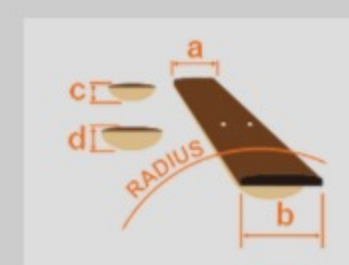

AT10P

SB : Sunburst

COLOR VARIATION :

SHARE :  

ARTIST DETAIL >

SPEC

SPEC

neck type	AT / Maple neck w/KTS™ TITANIUM rods
top/back/body	Alder body
fretboard	Maple fretboard / Black dot inlay
fret	Jumbo frets / Premium fret edge treatment
number of frets	22
bridge	Wilkinson® WV6-SB tremolo bridge
string space	10.8mm
neck pickup	DiMarzio® The Cruiser® (H) neck pickup (Passive/Ceramic)
middle pickup	DiMarzio® The Cruiser® (H) middle pickup (Passive/Ceramic)
bridge pickup	DiMarzio® AT-1™ (H) bridge pickup (Passive/Alnico)
factory tuning	1E,2B,3G,4D,5A,6E
strings	D'Addario® EXL110
string gauge	.010/.013/.017/.026/.036/.046
nut	Graph Tech®
hardware color	Chrome

NECK DIMENSIONS

Scale :	648mm/25.5"
a : Width	40.5mm at NUT
b : Width	56mm at 21F
c : Thickness	21mm at 1F
d : Thickness	23mm at 12F
Radius :	305mmR

SWITCHING SYSTEM

CONTROLS

OTHERS

Gig bag included