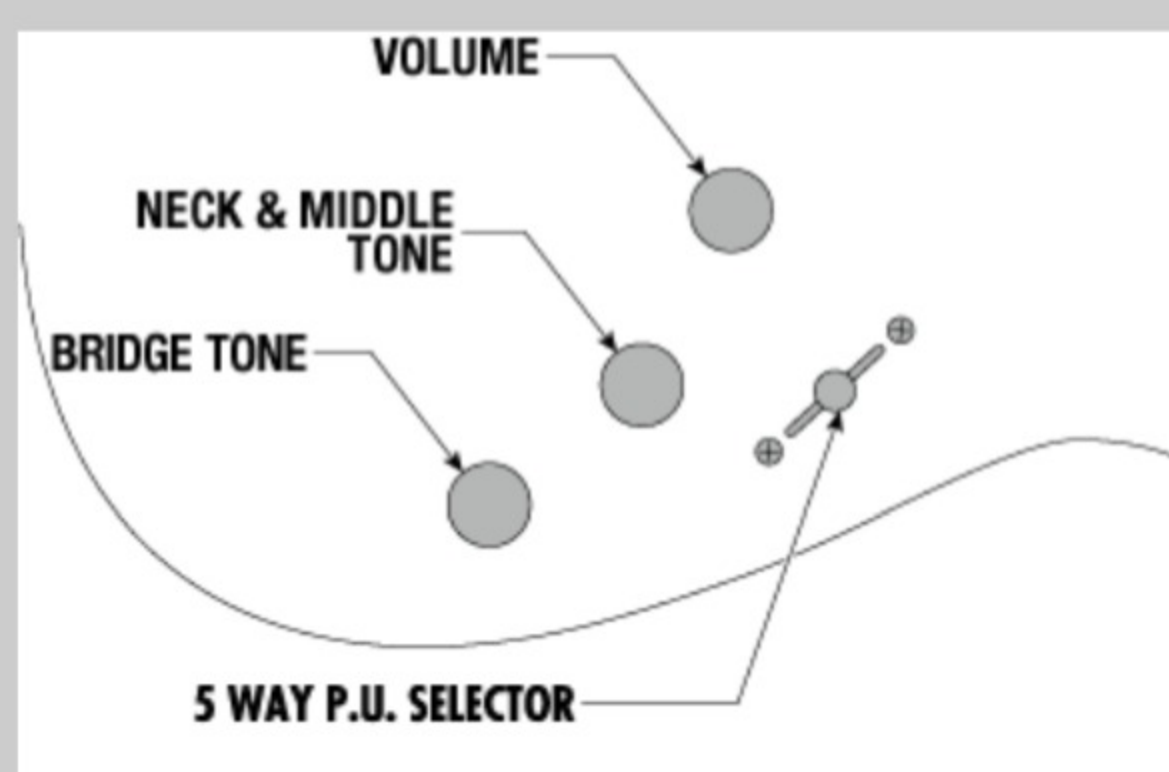

AT10P

SB : Sunburst

COLOR VARIATION :

SHARE :  

ARTIST DETAIL >

SPEC

SPEC

neck type	AT / Maple neck w/KTS™ TITANIUM rods
top/back/body	Alder body
fretboard	Maple fretboard / Black dot inlay
fret	Jumbo frets / Premium fret edge treatment
number of frets	22
bridge	Wilkinson® WV6-SB tremolo bridge
string space	10.8mm
neck pickup	DiMarzio® The Cruiser® (H) neck pickup (Passive/Ceramic)
middle pickup	DiMarzio® The Cruiser® (H) middle pickup (Passive/Ceramic)
bridge pickup	DiMarzio® AT-1™ (H) bridge pickup (Passive/Alnico)
factory tuning	1E,2B,3G,4D,5A,6E
strings	D'Addario® EXL110
string gauge	.010/.013/.017/.026/.036/.046
nut	Graph Tech®
hardware color	Chrome

NECK DIMENSIONS

Scale :	648mm/25.5"
a : Width	40.5mm at NUT
b : Width	56mm at 21F
c : Thickness	21mm at 1F
d : Thickness	23mm at 12F
Radius :	305mmR

SWITCHING SYSTEM

CONTROLS

OTHERS

Gig bag included