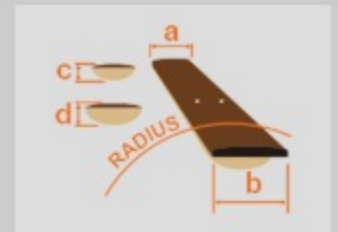

### NECK DIMENSIONS

Scale :	628mm/24.7"
a : Width	43mm at NUT
b : Width	56mm at 22F
c : Thickness	20mm at 1F
d : Thickness	22mm at 12F
Radius :	305mmR