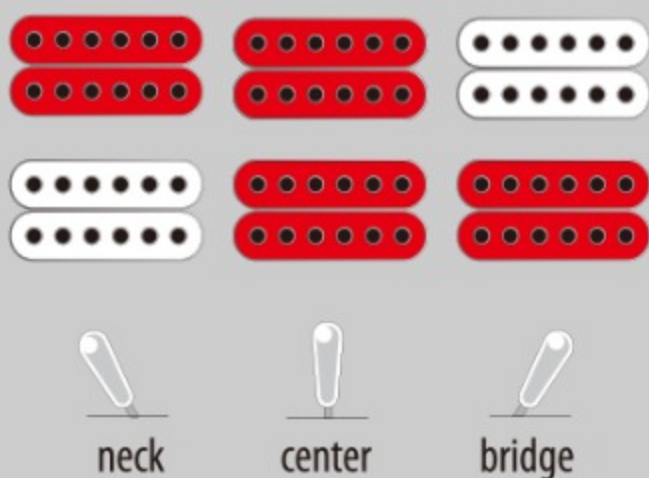

### SPEC

neck type	AX / Maple neck
top/back/body	Poplar body
fretboard	Bound Treated New Zealand Pine / White block inlay
fret	Medium frets
bridge	Full Tune III bridge
tailpiece	Full Tune III tailpiece
neck pickup	Classic Elite (H) neck pickup (Passive/Ceramic)
bridge pickup	Classic Elite (H) bridge pickup (Passive/Ceramic)
hardware color	Chrome

### NECK DIMENSIONS

Scale :	628mm/24.7"
a : Width	43mm at NUT
b : Width	56mm at 22F
c : Thickness	20mm at 1F
d : Thickness	22mm at 12F
Radius :	305mmR

### SWITCHING SYSTEM