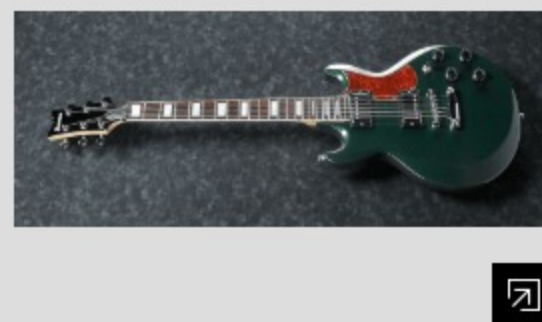

# AX120

MFT : Metallic Forest

COLOR VARIATION :

SHARE : [f](#) [t](#)

### SPEC

neck type	AX / Maple neck
top/back/body	Poplar body
fretboard	Bound Treated New Zealand Pine / White block inlay
fret	Medium frets
bridge	Full Tune III bridge
tailpiece	Full Tune III tailpiece
neck pickup	Classic Elite (H) neck pickup (Passive/Ceramic)
bridge pickup	Classic Elite (H) bridge pickup (Passive/Ceramic)
hardware color	Chrome