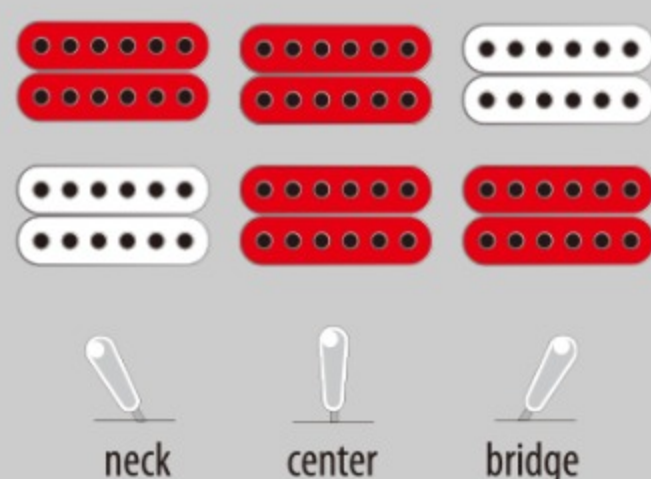

AX120

BEM : Baltic Blue Metallic

COLOR VARIATION :

SHARE :  

SPEC

SPEC

neck type	AX / Maple neck
top/back/body	Basswood body
fretboard	Jatoba fretboard / White block inlay
fret	Medium frets
number of frets	22
bridge	Gibraltar Performer bridge
string space	10.5mm
tailpiece	Quik Change III tailpiece
neck pickup	Classic Elite (H) neck pickup (Passive/Ceramic)
bridge pickup	Classic Elite (H) bridge pickup (Passive/Ceramic)
factory tuning	1E,2B,3G,4D,5A,6E
string gauge	.010/.013/.017/.026/.036/.046
hardware color	Chrome

NECK DIMENSIONS

Scale :	628mm/24.7"
a : Width	43mm at NUT
b : Width	56mm at 22F
c : Thickness	20mm at 1F
d : Thickness	22mm at 12F
Radius :	305mmR

SWITCHING SYSTEM

CONTROLS

OTHERS

Recommended Bag IGB540-BK