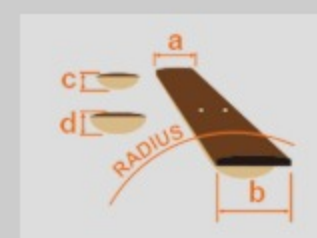

AX120

BEM : Baltic Blue Metallic

COLOR VARIATION :

SHARE :  

SPEC

SPEC

neck type	AX / Maple neck
top/back/body	Basswood body
fretboard	Jatoba fretboard / White block inlay
fret	Medium frets
number of frets	22
bridge	Gibraltar Performer bridge
string space	10.5mm
tailpiece	Quik Change III tailpiece
neck pickup	Classic Elite (H) neck pickup (Passive/Ceramic)
bridge pickup	Classic Elite (H) bridge pickup (Passive/Ceramic)
factory tuning	1E,2B,3G,4D,5A,6E
string gauge	.010/.013/.017/.026/.036/.046
hardware color	Chrome

NECK DIMENSIONS

Scale :	628mm/24.7"
a : Width	43mm at NUT
b : Width	56mm at 22F
c : Thickness	20mm at 1F
d : Thickness	22mm at 12F
Radius :	305mmR

SWITCHING SYSTEM

CONTROLS

OTHERS

Recommended Bag IGB540-BK