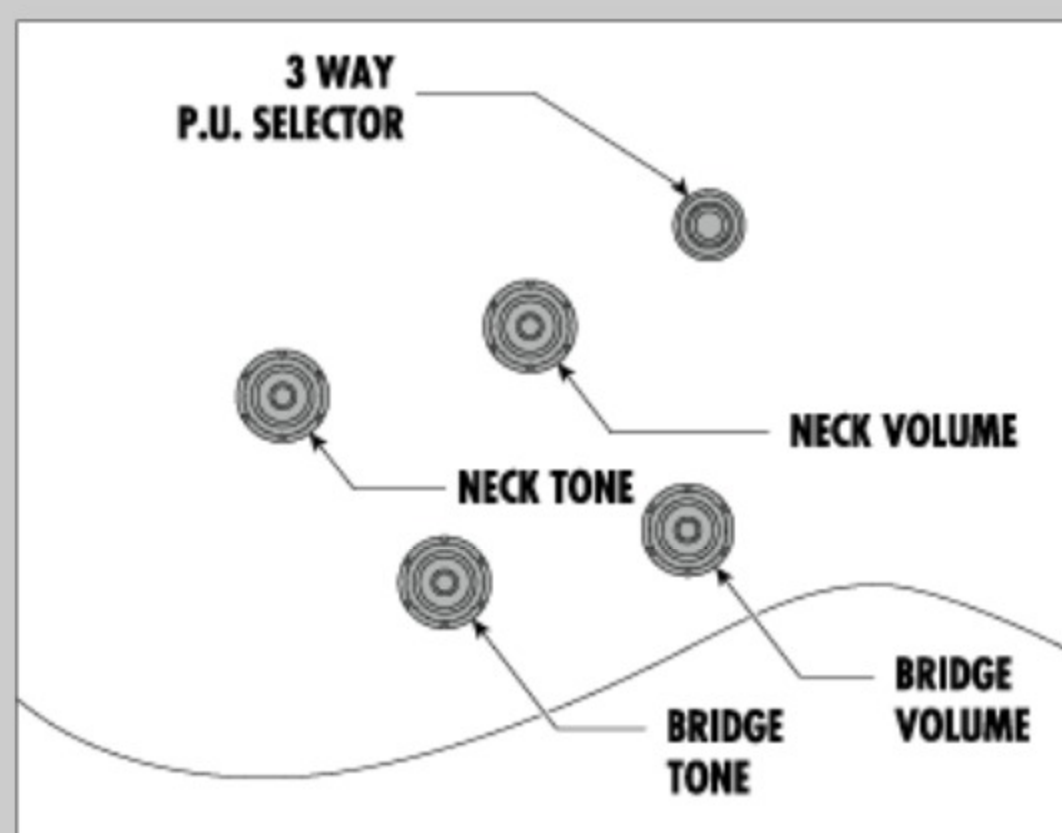

AX120

BEM : Baltic Blue Metallic

COLOR VARIATION :

SHARE :  

SPEC

SPEC

neck type	AX / Maple neck
top/back/body	Basswood body
fretboard	Jatoba fretboard / White block inlay
fret	Medium frets
number of frets	22
bridge	Gibraltar Performer bridge
string space	10.5mm
tailpiece	Quik Change III tailpiece
neck pickup	Classic Elite (H) neck pickup (Passive/Ceramic)
bridge pickup	Classic Elite (H) bridge pickup (Passive/Ceramic)
factory tuning	1E,2B,3G,4D,5A,6E
string gauge	.010/.013/.017/.026/.036/.046
hardware color	Chrome

NECK DIMENSIONS

Scale :	628mm/24.7"
a : Width	43mm at NUT
b : Width	56mm at 22F
c : Thickness	20mm at 1F
d : Thickness	22mm at 12F
Radius :	305mmR

SWITCHING SYSTEM

CONTROLS

OTHERS

Recommended Bag IGB540-BK