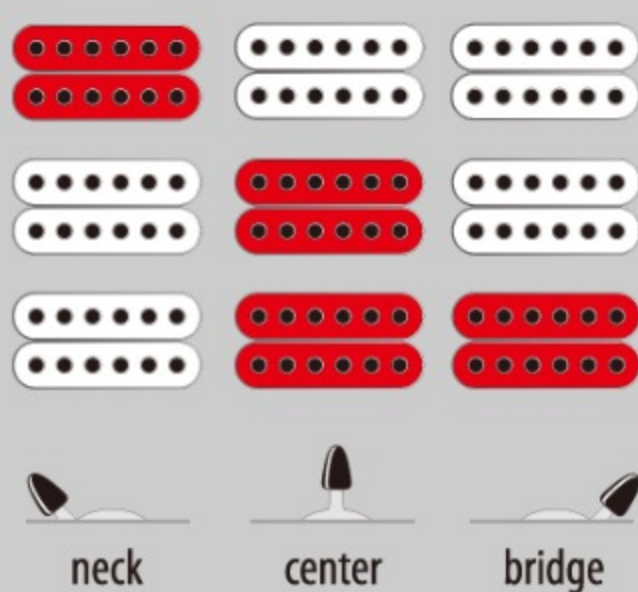

AX230T

MFT : Metallic Forest

COLOR VARIATION :

SHARE :  

SPEC

SPEC

neck type	AX / Maple neck
top/back/body	Poplar body
fretboard	Bound Treated New Zealand Pine / White block inlay
fret	Medium frets
bridge	ART-2 Roller bridge
tailpiece	VBX60 Vibrato
neck pickup	Classic Elite (H) neck pickup (Passive/Ceramic)
middle pickup	Classic Elite (H) middle pickup (Passive/Ceramic)
bridge pickup	Classic Elite (H) bridge pickup (Passive/Ceramic)
hardware color	Chrome

NECK DIMENSIONS

Scale :	628mm/24.7"
a : Width	43mm at NUT
b : Width	56mm at 22F
c : Thickness	20mm at 1F
d : Thickness	22mm at 12F
Radius :	305mmR

SWITCHING SYSTEM

CONTROLS

OTHERS

Recommended Case IGB510_BK