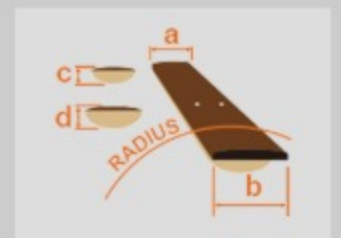

AX230T

MFT : Metallic Forest

COLOR VARIATION :

SHARE :  

SPEC

SPEC

neck type	AX / Maple neck
top/back/body	Poplar body
fretboard	Bound Treated New Zealand Pine / White block inlay
fret	Medium frets
bridge	ART-2 Roller bridge
tailpiece	VBX60 Vibrato
neck pickup	Classic Elite (H) neck pickup (Passive/Ceramic)
middle pickup	Classic Elite (H) middle pickup (Passive/Ceramic)
bridge pickup	Classic Elite (H) bridge pickup (Passive/Ceramic)
hardware color	Chrome

NECK DIMENSIONS

Scale :	628mm/24.7"
a : Width	43mm at NUT
b : Width	56mm at 22F
c : Thickness	20mm at 1F
d : Thickness	22mm at 12F
Radius :	305mmR

SWITCHING SYSTEM

CONTROLS

OTHERS

Recommended Case IGB510_BK