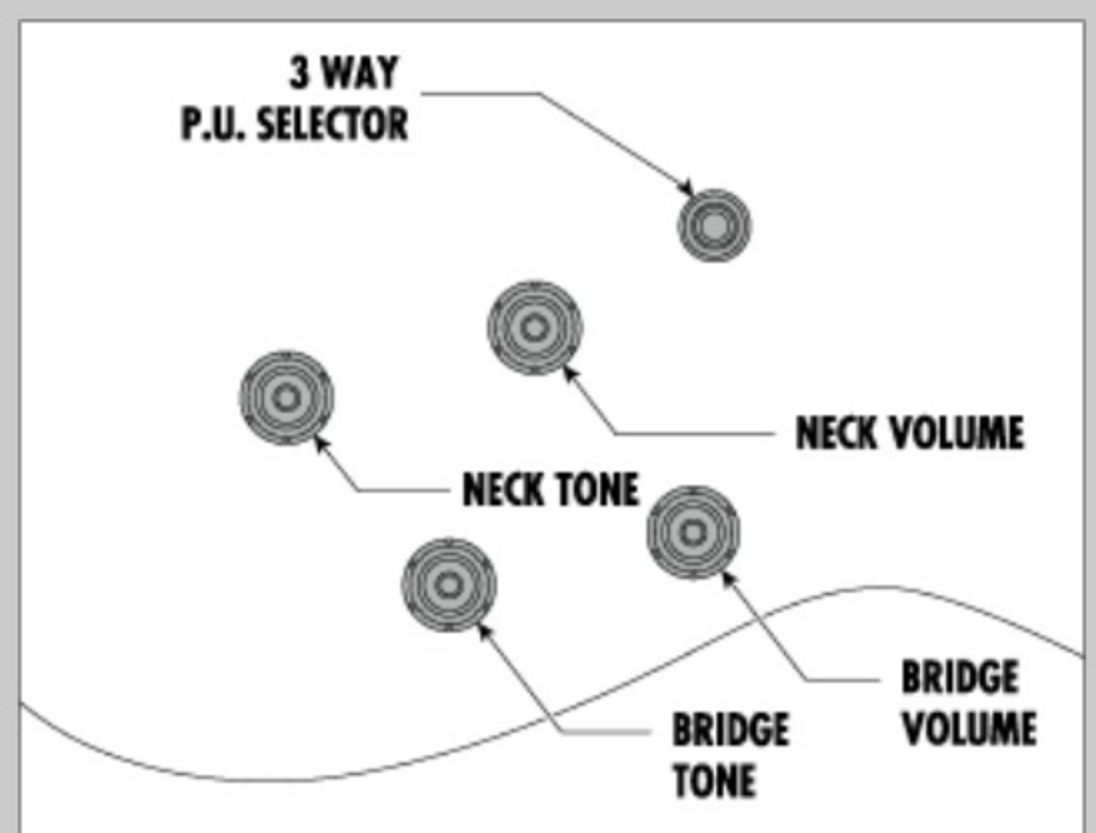

AX230T

MFT : Metallic Forest

COLOR VARIATION :

SHARE :  

SPEC

SPEC

neck type	AX / Maple neck
top/back/body	Poplar body
fretboard	Bound Treated New Zealand Pine / White block inlay
fret	Medium frets
bridge	ART-2 Roller bridge
tailpiece	VBX60 Vibrato
neck pickup	Classic Elite (H) neck pickup (Passive/Ceramic)
middle pickup	Classic Elite (H) middle pickup (Passive/Ceramic)
bridge pickup	Classic Elite (H) bridge pickup (Passive/Ceramic)
hardware color	Chrome

NECK DIMENSIONS

Scale :	628mm/24.7"
a : Width	43mm at NUT
b : Width	56mm at 22F
c : Thickness	20mm at 1F
d : Thickness	22mm at 12F
Radius :	305mmR

SWITCHING SYSTEM

CONTROLS

OTHERS

Recommended Case IGB510_BK