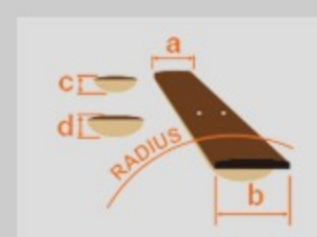

AZ224F *Premium*

BIG : Blue Iceberg Gradation

COLOR VARIATION :

SHARE :  

SPEC

SPEC

neck type	AZ / Roasted Maple neck
top/back/body	Flamed Maple top / American Basswood body
fretboard	Roasted Maple / Black dot inlay
fret	Jumbo Stainless Steel frets
bridge	Gotoh® T1502 tremolo bridge
neck pickup	Seymour Duncan® Hyperion™ (S) neck pickup (Passive/Alnico)
middle pickup	Seymour Duncan® Hyperion™ (S) middle pickup (Passive/Alnico)
bridge pickup	Seymour Duncan® Hyperion™ (H) bridge pickup (Passive/Alnico)
nut	Graph Tech® TUSQ XL nut
hardware color	Chrome

NECK DIMENSIONS

Scale :	648mm/25.5"
a : Width	42mm at NUT
b : Width	56.4mm at 22F
c : Thickness	20.5mm at 1F
d : Thickness	22.5mm at 12F
Radius :	305mmR

SWITCHING SYSTEM

CONTROLS

OTHERS

dyna-MIX9 switching system w/Alter Switch

Luminescent side dot inlay

Gotoh® MAGNUM LOCK machine heads w/H.A.P.