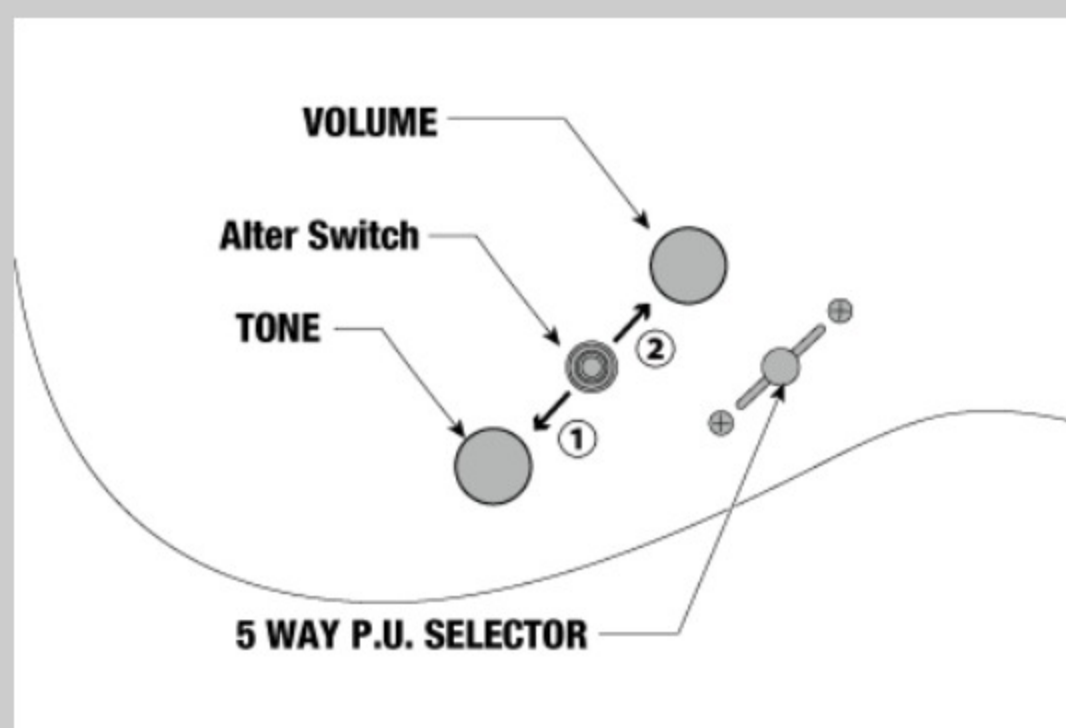

NECK DIMENSIONS

Scale :	648mm/25.5"
a : Width	42mm at NUT
b : Width	56.4mm at 22F
c : Thickness	20.5mm at 1F
d : Thickness	22.5mm at 12F
Radius :	305mmR

SWITCHING SYSTEM

CONTROLS

OTHERS

dyna-MIX9 switching system w/Alter Switch

Luminescent side dot inlay

Gotoh® MAGNUM LOCK machine heads w/H.A.P.