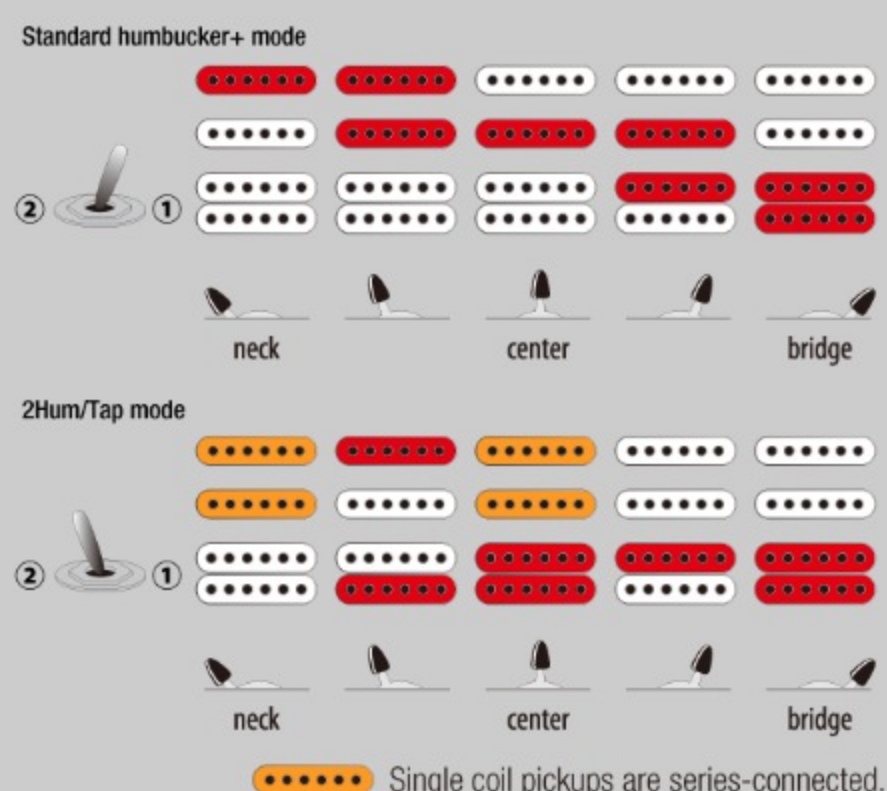

AZ224F *Premium*

BIG : Blue Iceberg Gradation

COLOR VARIATION :

SHARE :  

SPEC

SPEC

neck type	AZ / Roasted Maple neck
top/back/body	Flamed Maple top / American Basswood body
fretboard	Roasted Maple / Black dot inlay
fret	Jumbo Stainless Steel frets
bridge	Gotoh® T1502 tremolo bridge
neck pickup	Seymour Duncan® Hyperion™ (S) neck pickup (Passive/Alnico)
middle pickup	Seymour Duncan® Hyperion™ (S) middle pickup (Passive/Alnico)
bridge pickup	Seymour Duncan® Hyperion™ (H) bridge pickup (Passive/Alnico)
nut	Graph Tech® TUSQ XL nut
hardware color	Chrome

NECK DIMENSIONS

Scale :	648mm/25.5"
a : Width	42mm at NUT
b : Width	56.4mm at 22F
c : Thickness	20.5mm at 1F
d : Thickness	22.5mm at 12F
Radius :	305mmR

SWITCHING SYSTEM

CONTROLS

OTHERS

dyna-MIX9 switching system w/Alter Switch

Luminescent side dot inlay

Gotoh® MAGNUM LOCK machine heads w/H.A.P.