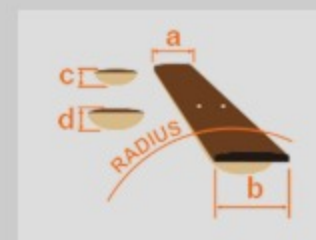

# AZ226 *Premium*

BKF : Black Flat

COLOR VARIATION :

SHARE :  

### SPEC

neck type	AZ Oval C / Roasted Maple neck
top/back/body	American Basswood body
fretboard	Roasted Maple fretboard / Black dot inlay
fret	Jumbo Stainless Steel frets
number of frets	22
bridge	Gotoh® T1502 tremolo bridge
string space	10.5mm
neck pickup	Seymour Duncan® Hyperion™ (S) neck pickup (Passive/Alnico)
middle pickup	Seymour Duncan® Hyperion™ (S) middle pickup (Passive/Alnico)
bridge pickup	Seymour Duncan® Hyperion™ (H) bridge pickup (Passive/Alnico)
factory tuning	1E,2B,3G,4D,5A,6E
strings	D'Addario® EXL110
string gauge	.010/.013/.017/.026/.036/.046
nut	Graph Tech® nut
hardware color	Chrome

### NECK DIMENSIONS

Scale :	648mm/25.5"
a : Width	42mm at NUT
b : Width	56.4mm at 22F
c : Thickness	20.5mm at 1F
d : Thickness	22.5mm at 12F
Radius :	305mmR