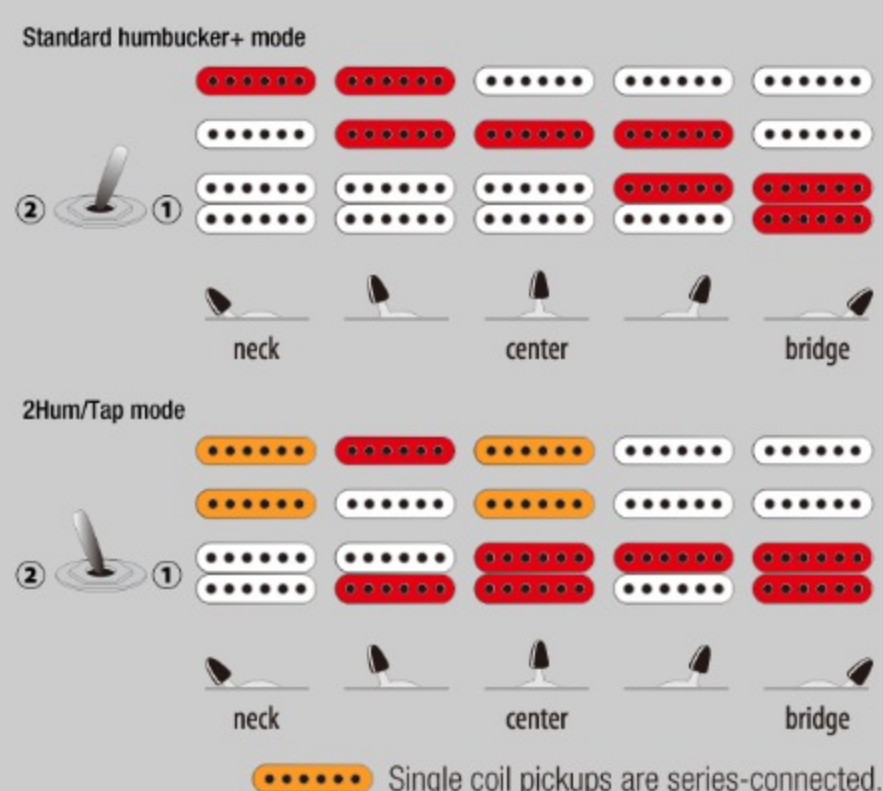

## SPEC

### SPEC

neck type	AZ Oval C / Roasted Maple neck
top/back/body	American Basswood body
fretboard	Roasted Maple fretboard / Black dot inlay
fret	Jumbo Stainless Steel frets
number of frets	22
bridge	Gotoh® T1502 tremolo bridge
string space	10.5mm
neck pickup	Seymour Duncan® Hyperion™ (S) neck pickup (Passive/Alnico)
middle pickup	Seymour Duncan® Hyperion™ (S) middle pickup (Passive/Alnico)
bridge pickup	Seymour Duncan® Hyperion™ (H) bridge pickup (Passive/Alnico)
factory tuning	1E,2B,3G,4D,5A,6E
strings	D'Addario® EXL110
string gauge	.010/.013/.017/.026/.036/.046
nut	Graph Tech® nut
hardware color	Chrome

### NECK DIMENSIONS

Scale :	648mm/25.5"
a : Width	42mm at NUT
b : Width	56.4mm at 22F
c : Thickness	20.5mm at 1F
d : Thickness	22.5mm at 12F
Radius :	305mmR

### SWITCHING SYSTEM