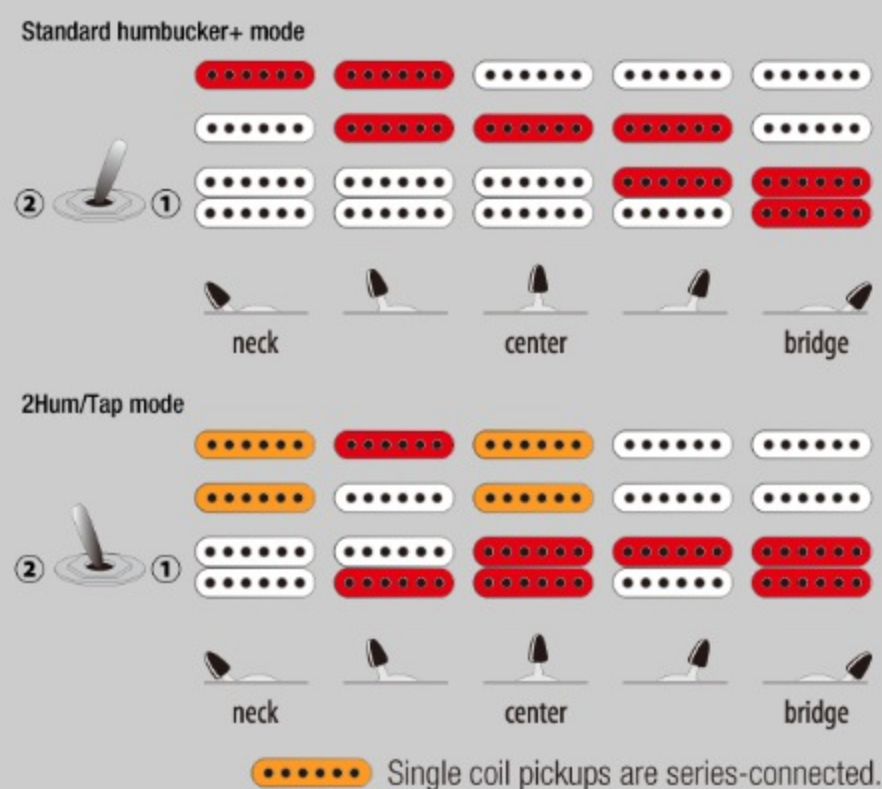

AZ226PB *Premium*

CBB : Cerulean Blue Burst

COLOR VARIATION :

SHARE :  

SPEC

SPEC

neck type	AZ Oval C / Roasted Maple neck
top/back/body	Poplar Burl top / American Basswood body
fretboard	Roasted Maple fretboard / Black dot inlay
fret	Jumbo Stainless Steel frets
number of frets	22
bridge	Gotoh® T1502 tremolo bridge
string space	10.5mm
neck pickup	Seymour Duncan® Hyperion™ (S) neck pickup (Passive/Alnico)
middle pickup	Seymour Duncan® Hyperion™ (S) middle pickup (Passive/Alnico)
bridge pickup	Seymour Duncan® Hyperion™ (H) bridge pickup (Passive/Alnico)
factory tuning	1E,2B,3G,4D,5A,6E
strings	D'Addario® EXL110
string gauge	.010/.013/.017/.026/.036/.046
nut	Graph Tech® nut
hardware color	Chrome

NECK DIMENSIONS

Scale :	648mm/25.5"
a : Width	42mm at NUT
b : Width	56.4mm at 22F
c : Thickness	20.5mm at 1F
d : Thickness	22.5mm at 12F
Radius :	305mmR

SWITCHING SYSTEM

CONTROLS

OTHERS

- Gig bag included
- dyna-MIX9 switching system w/Alter Switch
- Luminescent side dot inlay
- Gotoh® MG-T locking machine heads