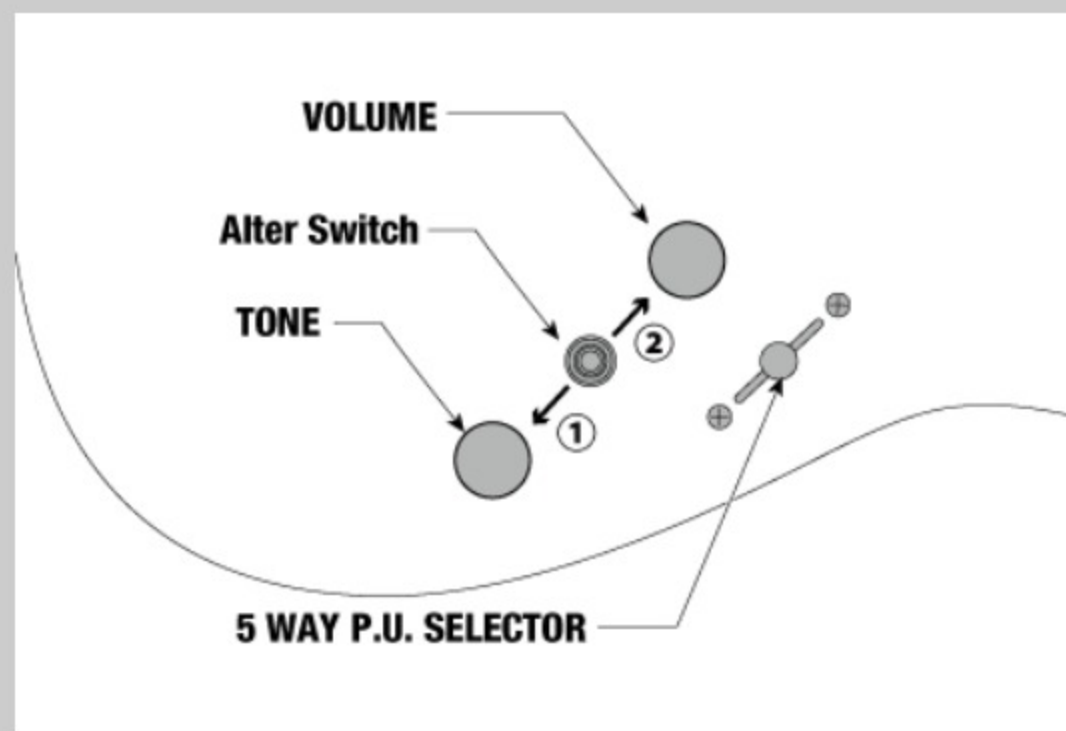

AZ226PB *Premium*

CBB : Cerulean Blue Burst

COLOR VARIATION :

SHARE :  

SPEC

SPEC

neck type	AZ Oval C / Roasted Maple neck
top/back/body	Poplar Burl top / American Basswood body
fretboard	Roasted Maple fretboard / Black dot inlay
fret	Jumbo Stainless Steel frets
number of frets	22
bridge	Gotoh® T1502 tremolo bridge
string space	10.5mm
neck pickup	Seymour Duncan® Hyperion™ (S) neck pickup (Passive/Alnico)
middle pickup	Seymour Duncan® Hyperion™ (S) middle pickup (Passive/Alnico)
bridge pickup	Seymour Duncan® Hyperion™ (H) bridge pickup (Passive/Alnico)
factory tuning	1E,2B,3G,4D,5A,6E
strings	D'Addario® EXL110
string gauge	.010/.013/.017/.026/.036/.046
nut	Graph Tech® nut
hardware color	Chrome

NECK DIMENSIONS

Scale :	648mm/25.5"
a : Width	42mm at NUT
b : Width	56.4mm at 22F
c : Thickness	20.5mm at 1F
d : Thickness	22.5mm at 12F
Radius :	305mmR

SWITCHING SYSTEM

CONTROLS

OTHERS

- Gig bag included
- dyna-MIX9 switching system w/Alter Switch
- Luminescent side dot inlay
- Gotoh® MG-T locking machine heads