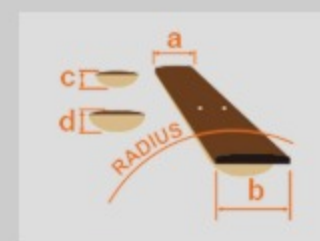

AZ226PB *Premium*

CBB : Cerulean Blue Burst

COLOR VARIATION :

SHARE :  

SPEC

SPEC

neck type	AZ Oval C / Roasted Maple neck
top/back/body	Poplar Burl top / American Basswood body
fretboard	Roasted Maple fretboard / Black dot inlay
fret	Jumbo Stainless Steel frets
number of frets	22
bridge	Gotoh® T1502 tremolo bridge
string space	10.5mm
neck pickup	Seymour Duncan® Hyperion™ (S) neck pickup (Passive/Alnico)
middle pickup	Seymour Duncan® Hyperion™ (S) middle pickup (Passive/Alnico)
bridge pickup	Seymour Duncan® Hyperion™ (H) bridge pickup (Passive/Alnico)
factory tuning	1E,2B,3G,4D,5A,6E
strings	D'Addario® EXL110
string gauge	.010/.013/.017/.026/.036/.046
nut	Graph Tech® nut
hardware color	Chrome

NECK DIMENSIONS

Scale :	648mm/25.5"
a : Width	42mm at NUT
b : Width	56.4mm at 22F
c : Thickness	20.5mm at 1F
d : Thickness	22.5mm at 12F
Radius :	305mmR

SWITCHING SYSTEM

CONTROLS

OTHERS

- Gig bag included
- dyna-MIX9 switching system w/Alter Switch
- Luminescent side dot inlay
- Gotoh® MG-T locking machine heads