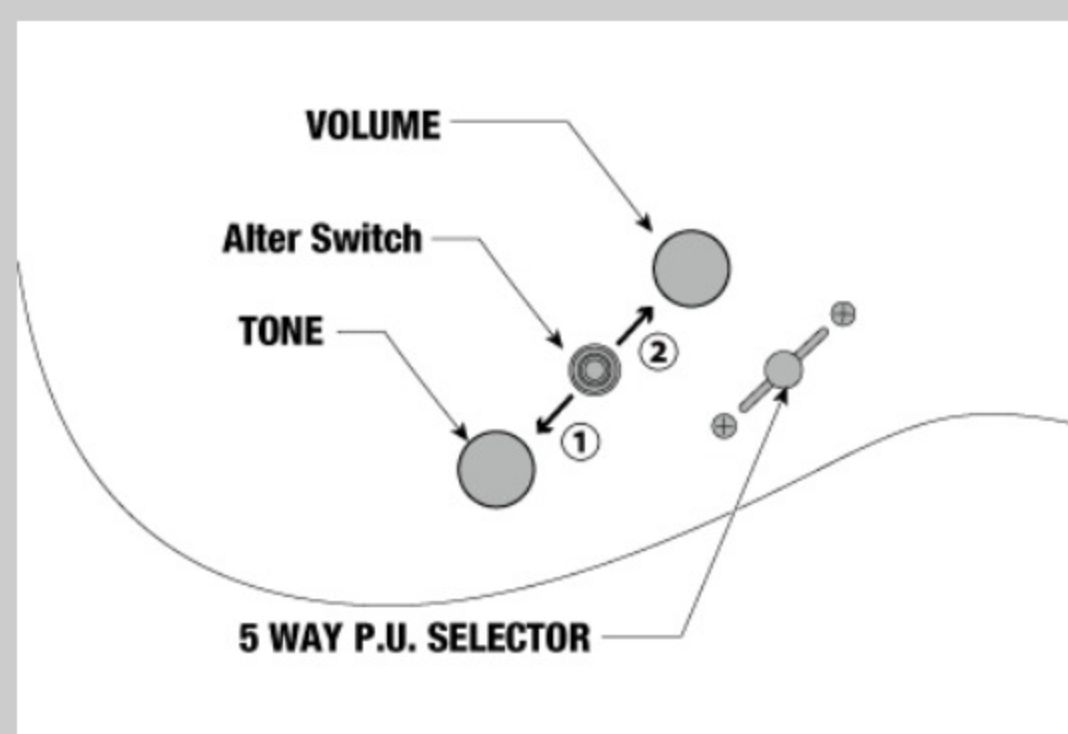

AZ242F *Premium*

TSG : Tequila Sunrise Gradation

COLOR VARIATION :

SHARE :  

SPEC

SPEC

neck type	AZ / Roasted Maple neck
top/back/body	Flamed Maple top / American Basswood body
fretboard	Roasted Maple / Black dot inlay
fret	Jumbo Stainless Steel frets
bridge	Gotoh® T1502 tremolo bridge
neck pickup	Seymour Duncan® Hyperion™ (H) neck pickup (Passive/Alnico)
bridge pickup	Seymour Duncan® Hyperion™ (H) bridge pickup (Passive/Alnico)
nut	Graph Tech® TUSQ XL nut
hardware color	Chrome

NECK DIMENSIONS

Scale :	648mm/25.5"
a : Width	42mm at NUT
b : Width	57mm at 24F
c : Thickness	20.5mm at 1F
d : Thickness	22.5mm at 12F
Radius :	305mmR

SWITCHING SYSTEM

CONTROLS

OTHERS

dyna-MIX10 switching system w/Alter Switch

Luminescent side dot inlay

Gotoh® MAGNUM LOCK machine heads w/H.A.P.