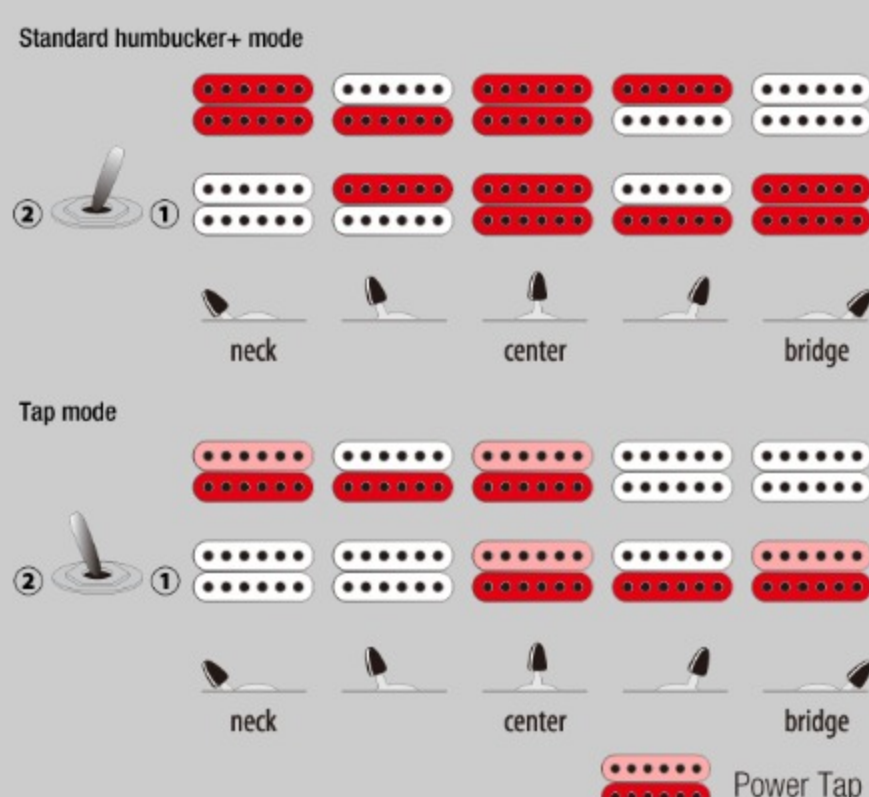

AZ242F *Premium*

TSG : Tequila Sunrise Gradation

COLOR VARIATION :

SHARE :  

SPEC

SPEC

neck type	AZ / Roasted Maple neck
top/back/body	Flamed Maple top / American Basswood body
fretboard	Roasted Maple / Black dot inlay
fret	Jumbo Stainless Steel frets
bridge	Gotoh® T1502 tremolo bridge
neck pickup	Seymour Duncan® Hyperion™ (H) neck pickup (Passive/Alnico)
bridge pickup	Seymour Duncan® Hyperion™ (H) bridge pickup (Passive/Alnico)
nut	Graph Tech® TUSQ XL nut
hardware color	Chrome

NECK DIMENSIONS

Scale :	648mm/25.5"
a : Width	42mm at NUT
b : Width	57mm at 24F
c : Thickness	20.5mm at 1F
d : Thickness	22.5mm at 12F
Radius :	305mmR

SWITCHING SYSTEM

CONTROLS

OTHERS

dyna-MIX10 switching system w/Alter Switch

Luminescent side dot inlay

Gotoh® MAGNUM LOCK machine heads w/H.A.P.