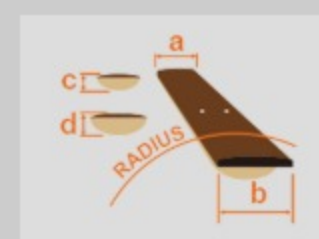

AZ242F *Premium*

TSG : Tequila Sunrise Gradation

COLOR VARIATION :

SHARE :  

SPEC

SPEC

neck type	AZ / Roasted Maple neck
top/back/body	Flamed Maple top / American Basswood body
fretboard	Roasted Maple / Black dot inlay
fret	Jumbo Stainless Steel frets
bridge	Gotoh® T1502 tremolo bridge
neck pickup	Seymour Duncan® Hyperion™ (H) neck pickup (Passive/Alnico)
bridge pickup	Seymour Duncan® Hyperion™ (H) bridge pickup (Passive/Alnico)
nut	Graph Tech® TUSQ XL nut
hardware color	Chrome

NECK DIMENSIONS

Scale :	648mm/25.5"
a : Width	42mm at NUT
b : Width	57mm at 24F
c : Thickness	20.5mm at 1F
d : Thickness	22.5mm at 12F
Radius :	305mmR

SWITCHING SYSTEM

CONTROLS

OTHERS

dyna-MIX10 switching system w/Alter Switch

Luminescent side dot inlay

Gotoh® MAGNUM LOCK machine heads w/H.A.P.