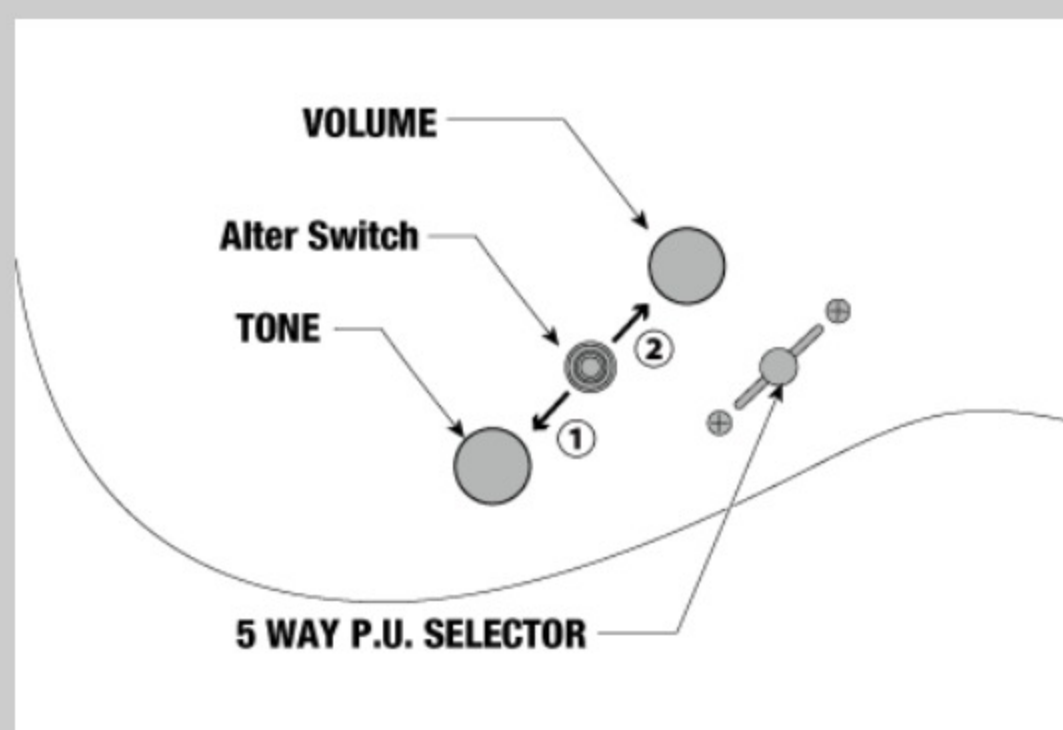

AZ242PBG *Premium*

CKB : Charcoal Black Burst

COLOR VARIATION :

SHARE :  

SPEC

SPEC

neck type	AZ Oval C / Roasted Maple neck
top/back/body	Poplar Burl top / American Basswood body
fretboard	Roasted Maple fretboard / Black dot inlay
fret	Jumbo Stainless Steel frets
number of frets	24
bridge	Gotoh® T1502 tremolo bridge
string space	10.5mm
neck pickup	Seymour Duncan® Hyperion™ (H) neck pickup (Passive/Alnico)
bridge pickup	Seymour Duncan® Hyperion™ (H) bridge pickup (Passive/Alnico)
factory tuning	1E,2B,3G,4D,5A,6E
strings	D'Addario® EXL110
string gauge	.010/.013/.017/.026/.036/.046
nut	Graph Tech® nut
hardware color	Gold

NECK DIMENSIONS

Scale :	648mm/25.5"
a : Width	42mm at NUT
b : Width	57mm at 24F
c : Thickness	20.5mm at 1F
d : Thickness	22.5mm at 12F
Radius :	305mmR

SWITCHING SYSTEM

CONTROLS

OTHERS

- Gig bag included
- dyna-MIX10 switching system w/Alter Switch
- Luminescent side dot inlay
- Gotoh® MG-T locking machine heads