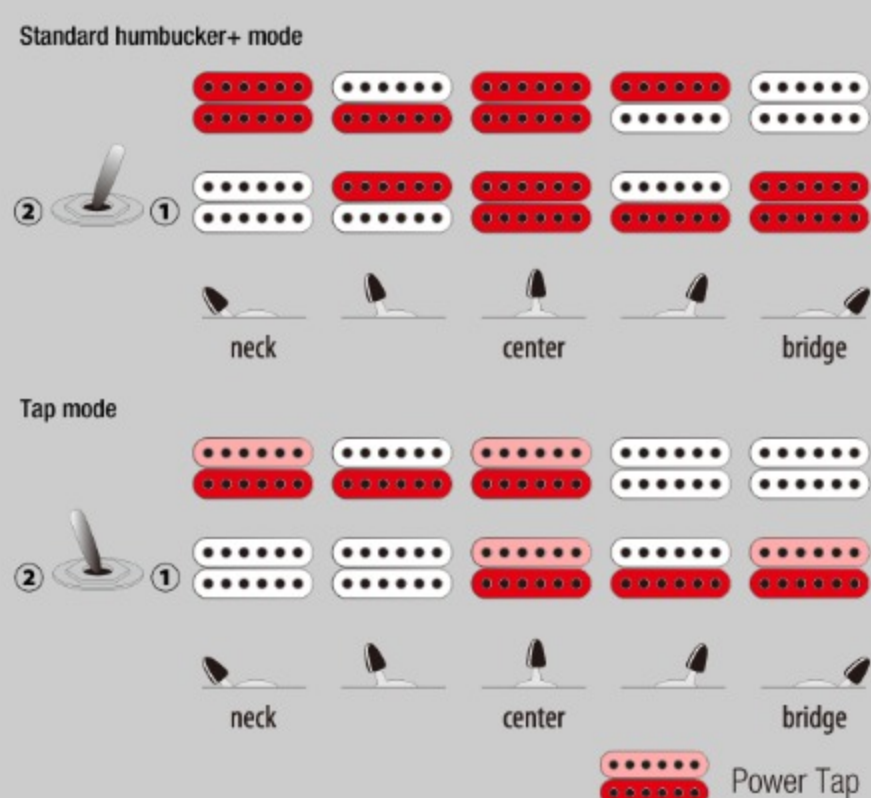

AZ242PBG *Premium*

CKB : Charcoal Black Burst

COLOR VARIATION :

SHARE :  

SPEC

SPEC

neck type	AZ Oval C / Roasted Maple neck
top/back/body	Poplar Burl top / American Basswood body
fretboard	Roasted Maple fretboard / Black dot inlay
fret	Jumbo Stainless Steel frets
number of frets	24
bridge	Gotoh® T1502 tremolo bridge
string space	10.5mm
neck pickup	Seymour Duncan® Hyperion™ (H) neck pickup (Passive/Alnico)
bridge pickup	Seymour Duncan® Hyperion™ (H) bridge pickup (Passive/Alnico)
factory tuning	1E,2B,3G,4D,5A,6E
strings	D'Addario® EXL110
string gauge	.010/.013/.017/.026/.036/.046
nut	Graph Tech® nut
hardware color	Gold

NECK DIMENSIONS

Scale :	648mm/25.5"
a : Width	42mm at NUT
b : Width	57mm at 24F
c : Thickness	20.5mm at 1F
d : Thickness	22.5mm at 12F
Radius :	305mmR

SWITCHING SYSTEM

CONTROLS

OTHERS

- Gig bag included
- dyna-MIX10 switching system w/Alter Switch
- Luminescent side dot inlay
- Gotoh® MG-T locking machine heads