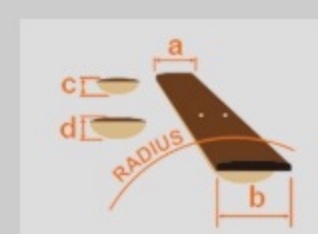

AZ242PBG *Premium*

CKB : Charcoal Black Burst

COLOR VARIATION :

SHARE :  

SPEC

SPEC

neck type	AZ Oval C / Roasted Maple neck
top/back/body	Poplar Burl top / American Basswood body
fretboard	Roasted Maple fretboard / Black dot inlay
fret	Jumbo Stainless Steel frets
number of frets	24
bridge	Gotoh® T1502 tremolo bridge
string space	10.5mm
neck pickup	Seymour Duncan® Hyperion™ (H) neck pickup (Passive/Alnico)
bridge pickup	Seymour Duncan® Hyperion™ (H) bridge pickup (Passive/Alnico)
factory tuning	1E,2B,3G,4D,5A,6E
strings	D'Addario® EXL110
string gauge	.010/.013/.017/.026/.036/.046
nut	Graph Tech® nut
hardware color	Gold

NECK DIMENSIONS

Scale :	648mm/25.5"
a : Width	42mm at NUT
b : Width	57mm at 24F
c : Thickness	20.5mm at 1F
d : Thickness	22.5mm at 12F
Radius :	305mmR

SWITCHING SYSTEM

CONTROLS

OTHERS

- Gig bag included
- dyna-MIX10 switching system w/Alter Switch
- Luminescent side dot inlay
- Gotoh® MG-T locking machine heads