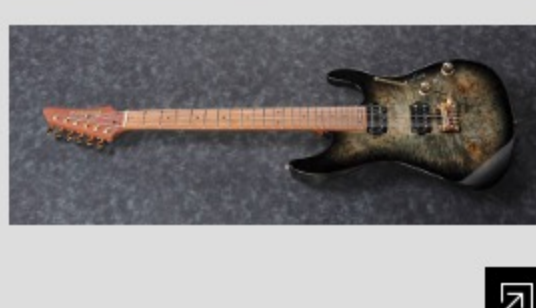

AZ242PBG *Premium*

CKB : Charcoal Black Burst

COLOR VARIATION :

SHARE :  

SPEC

SPEC

neck type	AZ Oval C / Roasted Maple neck
top/back/body	Poplar Burl top / American Basswood body
fretboard	Roasted Maple fretboard / Black dot inlay
fret	Jumbo Stainless Steel frets
number of frets	24
bridge	Gotoh® T1502 tremolo bridge
string space	10.5mm
neck pickup	Seymour Duncan® Hyperion™ (H) neck pickup (Passive/Alnico)
bridge pickup	Seymour Duncan® Hyperion™ (H) bridge pickup (Passive/Alnico)
factory tuning	1E,2B,3G,4D,5A,6E
strings	D'Addario® EXL110
string gauge	.010/.013/.017/.026/.036/.046
nut	Graph Tech® nut
hardware color	Gold

NECK DIMENSIONS

Scale :	648mm/25.5"
a : Width	42mm at NUT
b : Width	57mm at 24F
c : Thickness	20.5mm at 1F
d : Thickness	22.5mm at 12F
Radius :	305mmR

SWITCHING SYSTEM

CONTROLS

OTHERS

- Gig bag included
- dyna-MIX10 switching system w/Alter Switch
- Luminescent side dot inlay
- Gotoh® MG-T locking machine heads