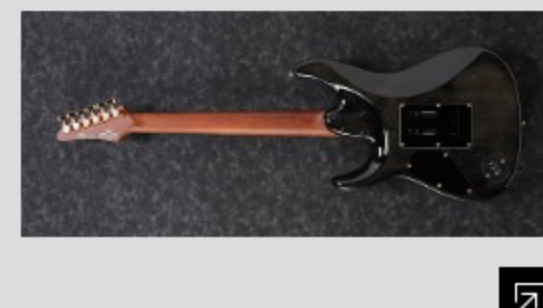

AZ242PBG *Premium*

CKB : Charcoal Black Burst

COLOR VARIATION :

SHARE :  

SPEC

SPEC

neck type	AZ Oval C / Roasted Maple neck
top/back/body	Poplar Burl top / American Basswood body
fretboard	Roasted Maple fretboard / Black dot inlay
fret	Jumbo Stainless Steel frets
number of frets	24
bridge	Gotoh® T1502 tremolo bridge
string space	10.5mm
neck pickup	Seymour Duncan® Hyperion™ (H) neck pickup (Passive/Alnico)
bridge pickup	Seymour Duncan® Hyperion™ (H) bridge pickup (Passive/Alnico)
factory tuning	1E,2B,3G,4D,5A,6E
strings	D'Addario® EXL110
string gauge	.010/.013/.017/.026/.036/.046
nut	Graph Tech® nut
hardware color	Gold

NECK DIMENSIONS

Scale :	648mm/25.5"
a : Width	42mm at NUT
b : Width	57mm at 24F
c : Thickness	20.5mm at 1F
d : Thickness	22.5mm at 12F
Radius :	305mmR

SWITCHING SYSTEM

CONTROLS

OTHERS

- Gig bag included
- dyna-MIX10 switching system w/Alter Switch
- Luminescent side dot inlay
- Gotoh® MG-T locking machine heads