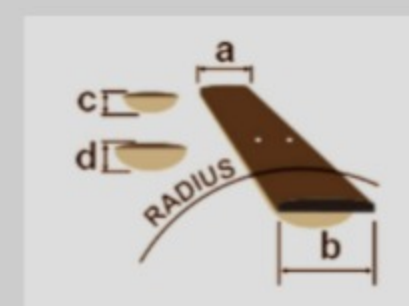

AZES40

COLOR VARIATION :

PRB : Purist Blue

SHARE :

SPEC

SPECS

neck type	AZES / Maple neck
top/back/body	Poplar body
fretboard	Jatoba fretboard / White dot inlay
fret	Medium frets
number of frets	22
bridge	T106 bridge w/ Comfort round Steel saddles
string space	10.5mm
neck pickup	Essentials (S) neck pickup (Passive/Ceramic)
middle pickup	Essentials (S) middle pickup (Passive/Ceramic)
bridge pickup	Accord (H) bridge pickup (Passive/Ceramic)
factory tuning	1E,2B,3G,4D,5A,6E
strings	D'Addario® EXL110
string gauge	.010/.013/.017/.026/.036/.046
hardware color	Chrome

NECK DIMENSIONS

Scale :	635mm/25"
a : Width	42mm at NUT
b : Width	56.4mm at 22F
c : Thickness	20.5mm at 1F
d : Thickness	22.5mm at 12F
Radius :	250mmR

DESCRIPTION +

SWITCHING SYSTEM

DESCRIPTION +

CONTROLS

DESCRIPTION +

OTHER FEATURES

- Ibanez machine heads w/ Split shaft
- dyna-MIX9 switching system w/Alter Switch