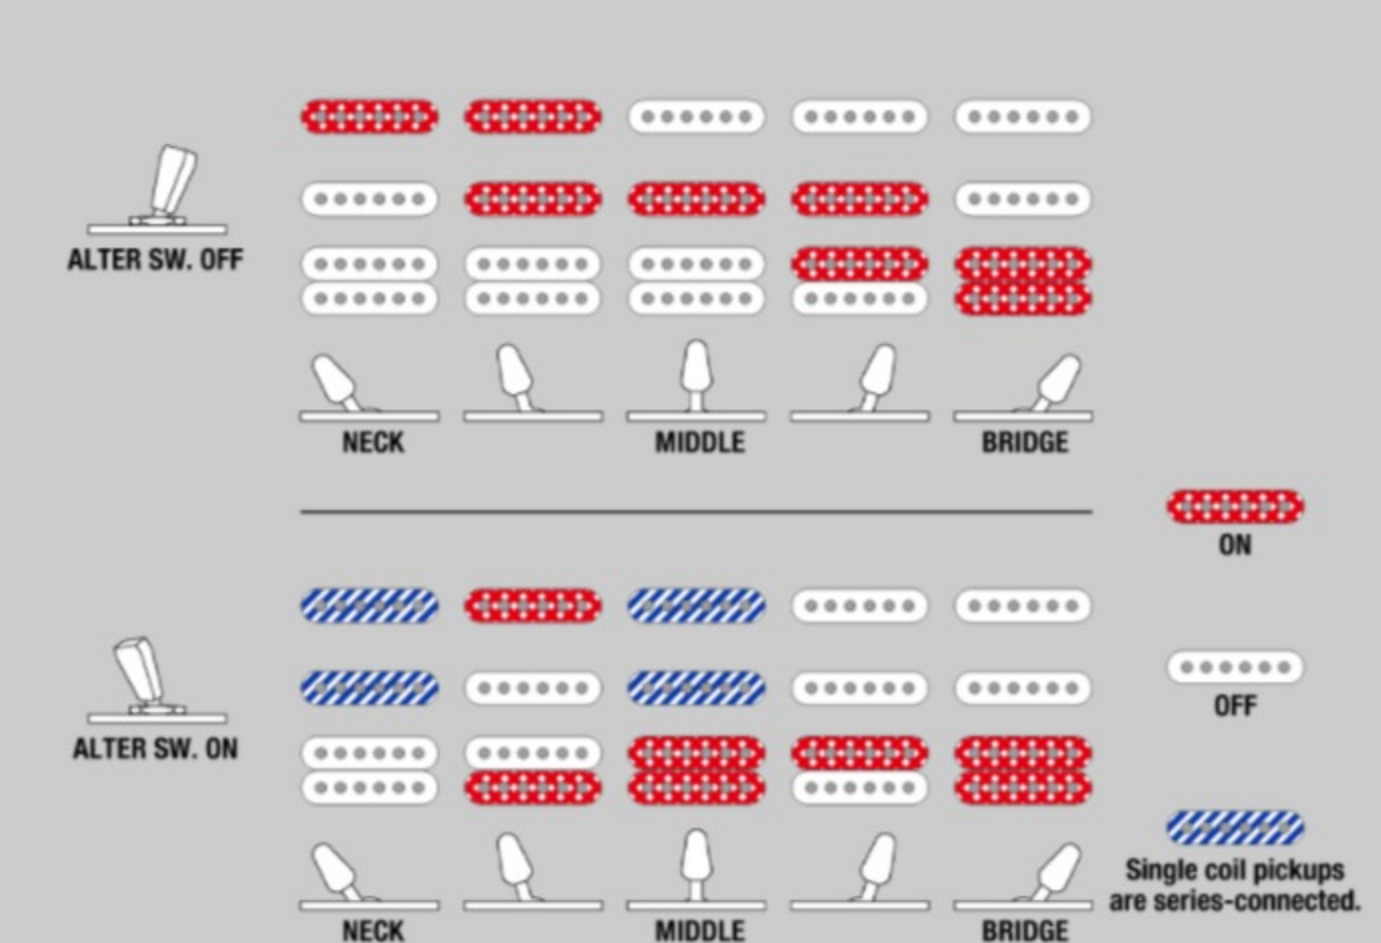

AZES40

COLOR VARIATION :

PRB : Purist Blue

SHARE :

SPEC

SPECS

neck type	AZES / Maple neck
top/back/body	Poplar body
fretboard	Jatoba fretboard / White dot inlay
fret	Medium frets
number of frets	22
bridge	T106 bridge w/ Comfort round Steel saddles
string space	10.5mm
neck pickup	Essentials (S) neck pickup (Passive/Ceramic)
middle pickup	Essentials (S) middle pickup (Passive/Ceramic)
bridge pickup	Accord (H) bridge pickup (Passive/Ceramic)
factory tuning	1E,2B,3G,4D,5A,6E
strings	D'Addario® EXL110
string gauge	.010/.013/.017/.026/.036/.046
hardware color	Chrome

NECK DIMENSIONS

Scale :	635mm/25"
a : Width	42mm at NUT
b : Width	56.4mm at 22F
c : Thickness	20.5mm at 1F
d : Thickness	22.5mm at 12F
Radius :	250mmR

DESCRIPTION +

SWITCHING SYSTEM

DESCRIPTION +

CONTROLS

DESCRIPTION +

OTHER FEATURES

- Ibanez machine heads w/ Split shaft
- dyna-MIX9 switching system w/Alter Switch