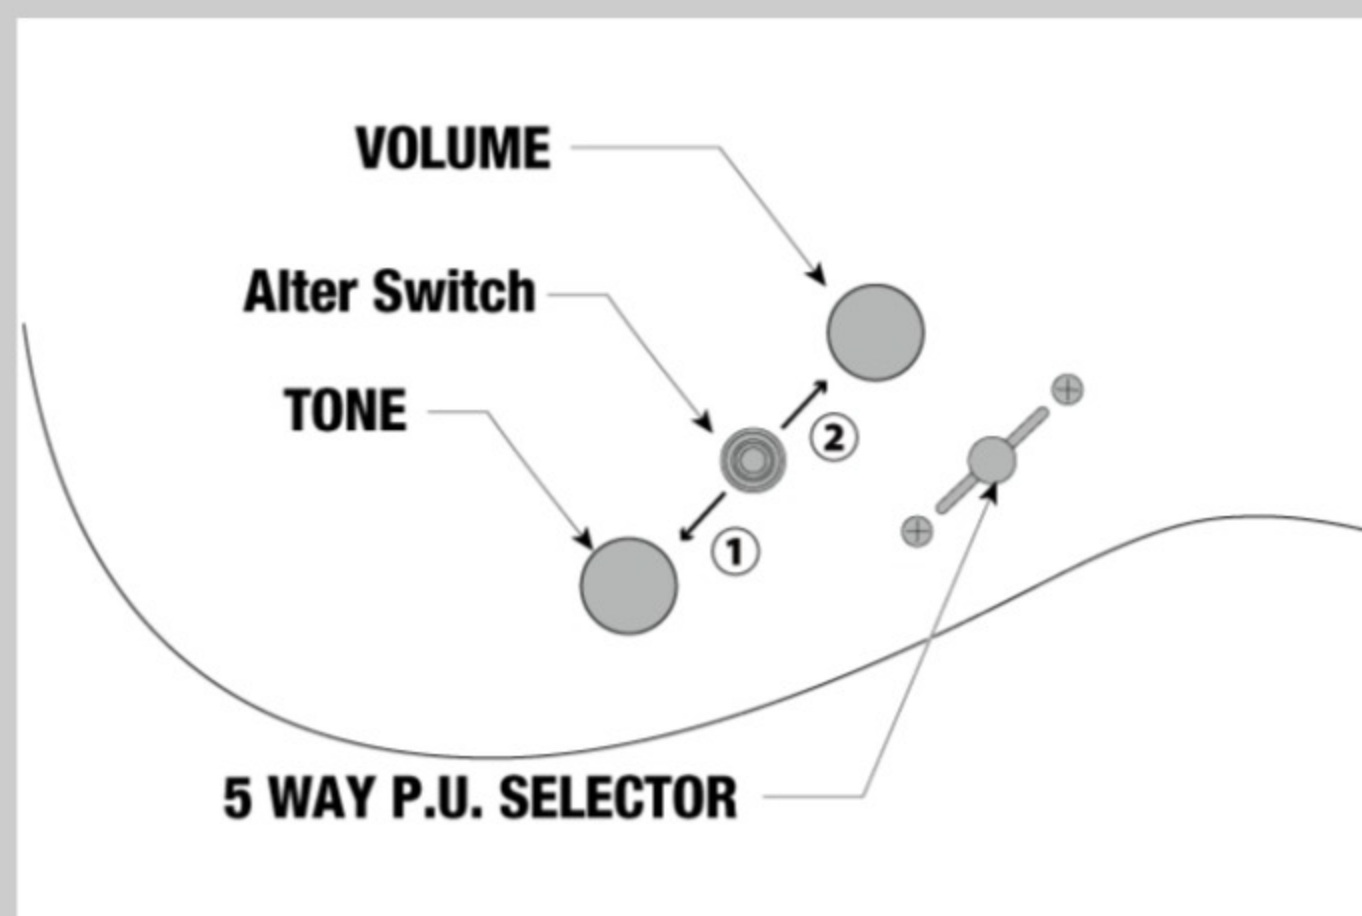

AZES40

COLOR VARIATION :

PRB : Purist Blue

SHARE :

SPEC

SPECS

neck type	AZES / Maple neck
top/back/body	Poplar body
fretboard	Jatoba fretboard / White dot inlay
fret	Medium frets
number of frets	22
bridge	T106 bridge w/ Comfort round Steel saddles
string space	10.5mm
neck pickup	Essentials (S) neck pickup (Passive/Ceramic)
middle pickup	Essentials (S) middle pickup (Passive/Ceramic)
bridge pickup	Accord (H) bridge pickup (Passive/Ceramic)
factory tuning	1E,2B,3G,4D,5A,6E
strings	D'Addario® EXL110
string gauge	.010/.013/.017/.026/.036/.046
hardware color	Chrome

NECK DIMENSIONS

Scale :	635mm/25"
a : Width	42mm at NUT
b : Width	56.4mm at 22F
c : Thickness	20.5mm at 1F
d : Thickness	22.5mm at 12F
Radius :	250mmR

DESCRIPTION +

SWITCHING SYSTEM

DESCRIPTION +

CONTROLS

DESCRIPTION +

OTHER FEATURES

- Ibanez machine heads w/ Split shaft
- dyna-MIX9 switching system w/Alter Switch