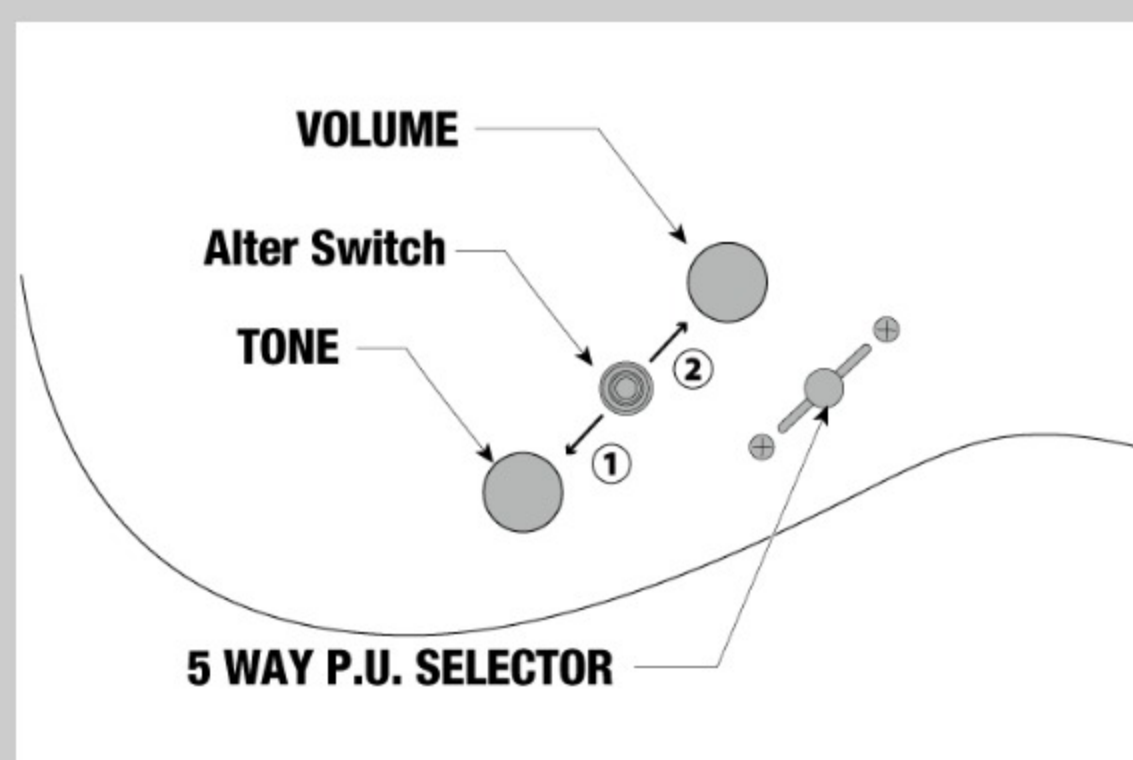

AZES40L

COLOR VARIATION :

PRB : Purist Blue

SHARE :

SPEC

SPECS

neck type	AZES / Maple neck
top/back/body	Poplar body
fretboard	Jatoba fretboard / White dot inlay
fret	Medium frets
number of frets	22
bridge	T106 bridge w/ Comfort round Steel saddles
string space	10.5mm
neck pickup	Essentials (S) neck pickup (Passive/Ceramic)
middle pickup	Essentials (S) middle pickup (Passive/Ceramic)
bridge pickup	Accord (H) bridge pickup (Passive/Ceramic)
factory tuning	1E,2B,3G,4D,5A,6E
strings	D'Addario® EXL110
string gauge	.010/.013/.017/.026/.036/.046
hardware color	Chrome

NECK DIMENSIONS

Scale :	635mm/25"
a : Width	42mm at NUT
b : Width	56.4mm at 22F
c : Thickness	20.5mm at 1F
d : Thickness	22.5mm at 12F
Radius :	250mmR

DESCRIPTION +

SWITCHING SYSTEM

DESCRIPTION

CONTROLS

DESCRIPTION

OTHER FEATURES

Recommended Case	M300C
Recommended Bag	IGB540-BK
Ibanez machine heads w/ Split shaft	
dyna-MIX9 switching system w/Alter Switch	