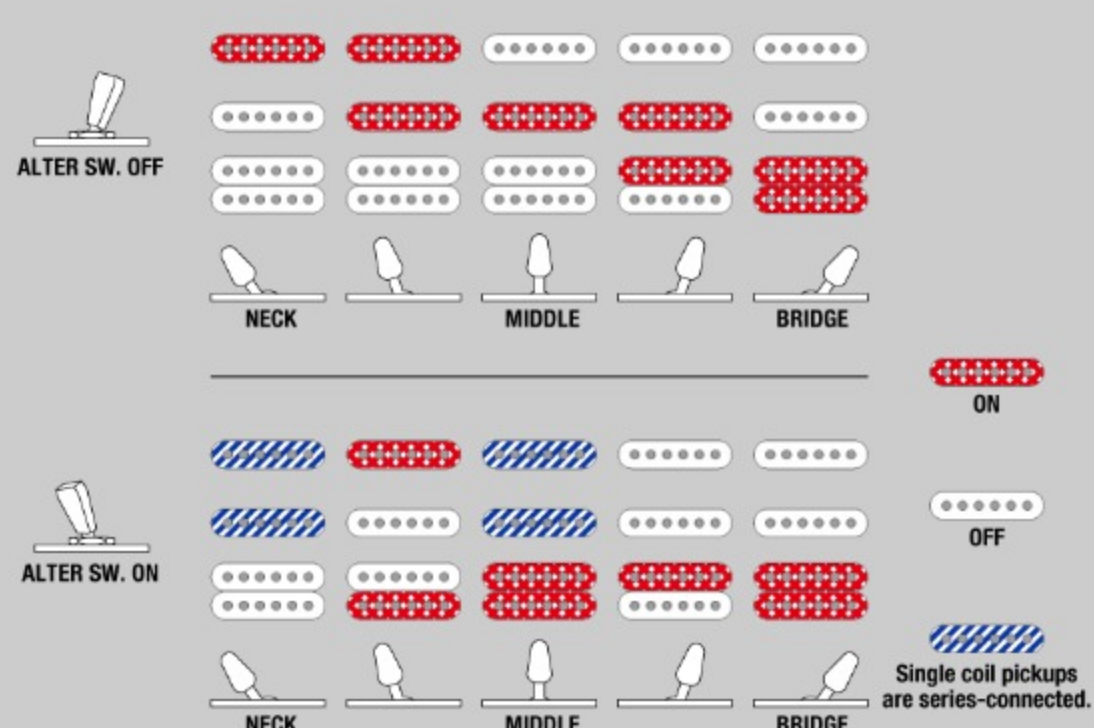

AZES40L

COLOR VARIATION :

PRB : Purist Blue

SHARE :

SPEC

SPECS

neck type	AZES / Maple neck
top/back/body	Poplar body
fretboard	Jatoba fretboard / White dot inlay
fret	Medium frets
number of frets	22
bridge	T106 bridge w/ Comfort round Steel saddles
string space	10.5mm
neck pickup	Essentials (S) neck pickup (Passive/Ceramic)
middle pickup	Essentials (S) middle pickup (Passive/Ceramic)
bridge pickup	Accord (H) bridge pickup (Passive/Ceramic)
factory tuning	1E,2B,3G,4D,5A,6E
strings	D'Addario® EXL110
string gauge	.010/.013/.017/.026/.036/.046
hardware color	Chrome

NECK DIMENSIONS

Scale :	635mm/25"
a : Width	42mm at NUT
b : Width	56.4mm at 22F
c : Thickness	20.5mm at 1F
d : Thickness	22.5mm at 12F
Radius :	250mmR

DESCRIPTION +

SWITCHING SYSTEM

DESCRIPTION

CONTROLS

DESCRIPTION

OTHER FEATURES

Recommended Case	M300C
Recommended Bag	IGB540-BK
Ibanez machine heads w/ Split shaft	
dyna-MIX9 switching system w/Alter Switch	