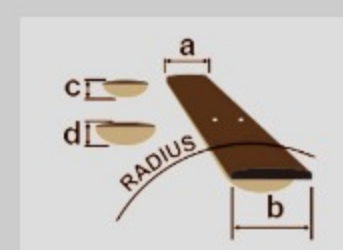

AZES40L

COLOR VARIATION :

PRB : Purist Blue

SHARE :

SPEC

SPECS

neck type	AZES / Maple neck
top/back/body	Poplar body
fretboard	Jatoba fretboard / White dot inlay
fret	Medium frets
number of frets	22
bridge	T106 bridge w/ Comfort round Steel saddles
string space	10.5mm
neck pickup	Essentials (S) neck pickup (Passive/Ceramic)
middle pickup	Essentials (S) middle pickup (Passive/Ceramic)
bridge pickup	Accord (H) bridge pickup (Passive/Ceramic)
factory tuning	1E,2B,3G,4D,5A,6E
strings	D'Addario® EXL110
string gauge	.010/.013/.017/.026/.036/.046
hardware color	Chrome

NECK DIMENSIONS

Scale :	635mm/25"
a : Width	42mm at NUT
b : Width	56.4mm at 22F
c : Thickness	20.5mm at 1F
d : Thickness	22.5mm at 12F
Radius :	250mmR

DESCRIPTION +

SWITCHING SYSTEM

DESCRIPTION

CONTROLS

DESCRIPTION