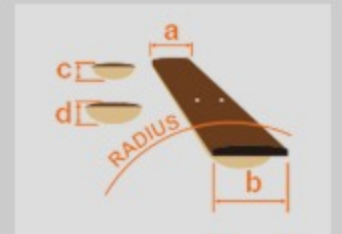

EGEN18 *f. custom*

MADE IN JAPAN

DRG : Dragon's Blood

COLOR VARIATION :

SHARE :

ARTIST DETAIL >

SPEC

SPEC

neck type	EGEN / 5pc Maple/Walnut neck
top/back/body	Flamed Maple top / African Mahogany body
fretboard	Macassar Ebony fretboard / Abalone oval inlay
fret	Jumbo frets / Prestige fret edge treatment
number of frets	24
bridge	Edge Zero
string space	10.8mm
neck pickup	DiMarzio® HLM (H) neck pickup (Passive/Ceramic)
middle pickup	DiMarzio® HLM (S) middle pickup (Passive/Alnico)
bridge pickup	DiMarzio® HLM (H) bridge pickup (Passive/Ceramic)
factory tuning	1E,2B,3G,4D,5A,6E
strings	D'Addario® EXL125
string gauge	.009/.011/.016/.026/.036/.046
hardware color	Gold

NECK DIMENSIONS

Scale :	648mm/25.5"
a : Width	43mm at NUT
b : Width	56mm at 24F
c : Thickness	18mm at 1F
d : Thickness	20mm at 12F
Radius :	430mmR

SWITCHING SYSTEM

CONTROLS

OTHERS

Special Wiring switch on volume control(Push/Pull)

Gotoh® machine heads

Hardshell case included