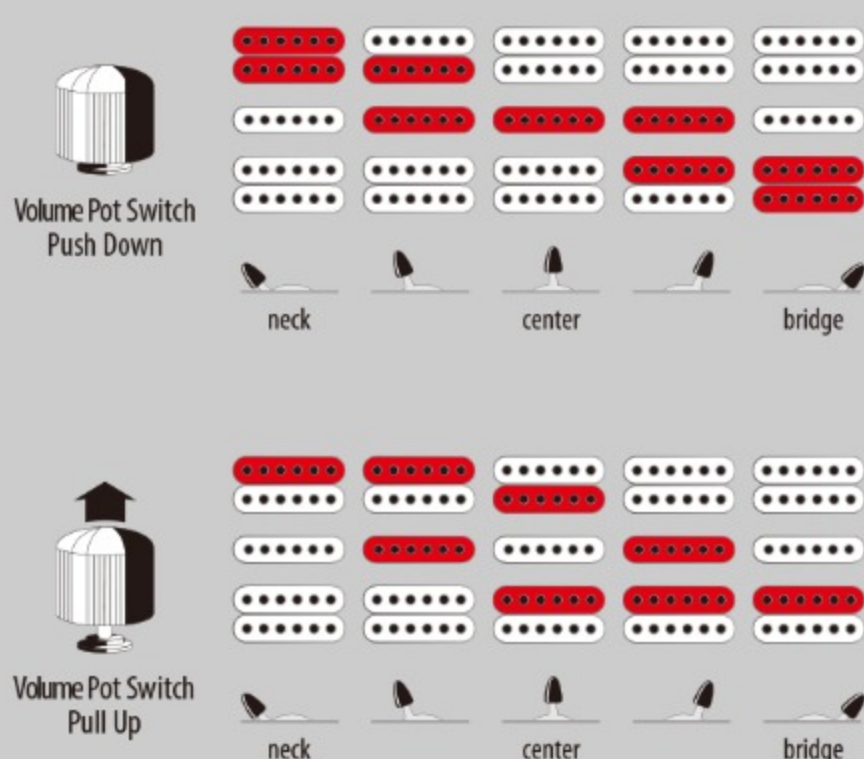

## SPEC

### SPEC

neck type	EGEN / 5pc Maple/Walnut neck
top/back/body	Flamed Maple top / African Mahogany body
fretboard	Macassar Ebony fretboard / Abalone oval inlay
fret	Jumbo frets / Prestige fret edge treatment
number of frets	24
bridge	Edge Zero
string space	10.8mm
neck pickup	DiMarzio® HLM (H) neck pickup (Passive/Ceramic)
middle pickup	DiMarzio® HLM (S) middle pickup (Passive/Alnico)
bridge pickup	DiMarzio® HLM (H) bridge pickup (Passive/Ceramic)
factory tuning	1E,2B,3G,4D,5A,6E
strings	D'Addario® EXL125
string gauge	.009/.011/.016/.026/.036/.046
hardware color	Gold

### SWITCHING SYSTEM