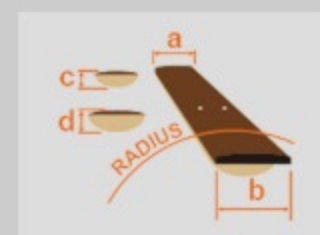

EGEN18

MADE IN JAPAN

DRG : Dragon's Blood

COLOR VARIATION :

SHARE :  

ARTIST DETAIL >

SPEC

SPEC

neck type	EGEN / 5pc Maple/Walnut neck
top/back/body	Flamed Maple top / Mahogany body
fretboard	Rosewood / Abalone oval inlay
fret	Jumbo frets / Prestige fret edge treatment
bridge	Edge-Zero tremolo bridge w/ZPS3
neck pickup	DiMarzio® HLM (H) neck pickup (Passive/Ceramic)
middle pickup	DiMarzio® HLM (S) middle pickup (Passive/Alnico)
bridge pickup	DiMarzio® HLM (H) bridge pickup (Passive/Ceramic)
factory tuning	1E, 2B, 3G, 4D, 5A, 6E
string gauge	.009/.011/.016/.026/.036/.046
hardware color	Gold

NECK DIMENSIONS

Scale :	648mm/25.5"
a : Width	43mm at NUT
b : Width	58mm at 24F
c : Thickness	18mm at 1F
d : Thickness	20mm at 12F
Radius :	430mmR

SWITCHING SYSTEM

CONTROLS

OTHERS

Included Case/Bag M20RG