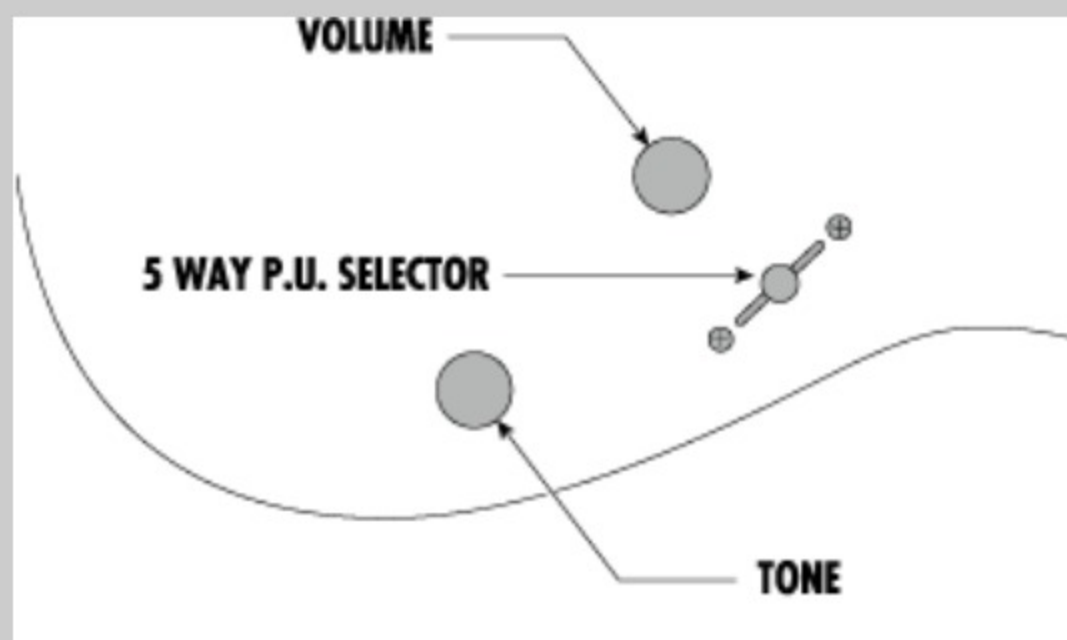

NECK DIMENSIONS

Scale :	648mm/25.5"
a : Width	43mm at NUT
b : Width	58mm at 24F
c : Thickness	18mm at 1F
d : Thickness	20mm at 12F
Radius :	430mmR

SWITCHING SYSTEM

CONTROLS

OTHERS

Included Case/Bag M20RG