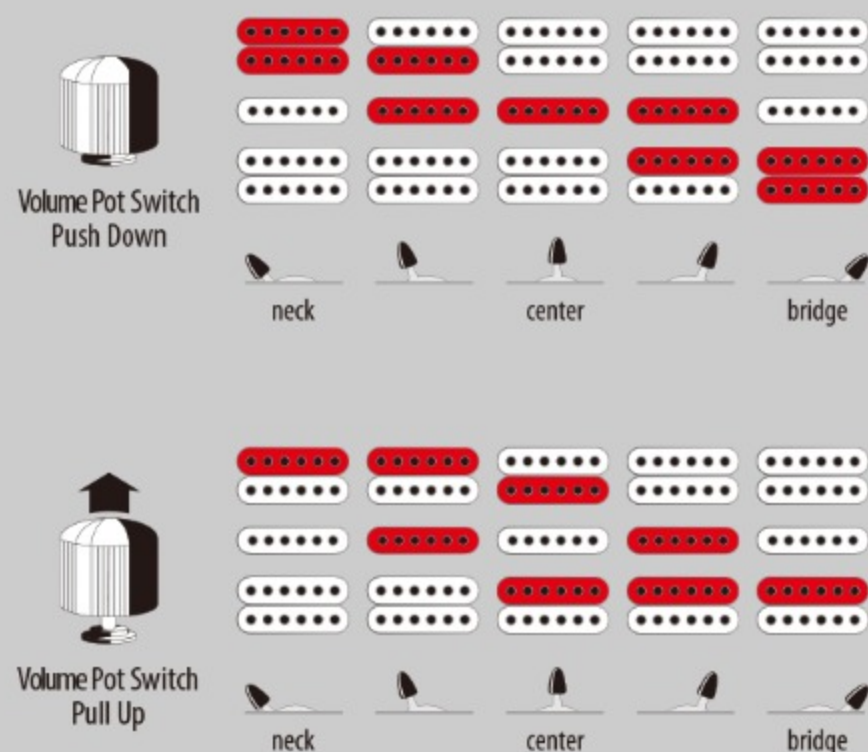

EGEN18

MADE IN JAPAN

DRG : Dragon's Blood

COLOR VARIATION :

SHARE :  

ARTIST DETAIL >

SPEC

SPEC

neck type	EGEN / 5pc Maple/Walnut neck
top/back/body	Flamed Maple top / Mahogany body
fretboard	Rosewood / Abalone oval inlay
fret	Jumbo frets / Prestige fret edge treatment
bridge	Edge-Zero tremolo bridge w/ZPS3
neck pickup	DiMarzio® HLM (H) neck pickup (Passive/Ceramic)
middle pickup	DiMarzio® HLM (S) middle pickup (Passive/Alnico)
bridge pickup	DiMarzio® HLM (H) bridge pickup (Passive/Ceramic)
factory tuning	1E, 2B, 3G, 4D, 5A, 6E
string gauge	.009/.011/.016/.026/.036/.046
hardware color	Gold

NECK DIMENSIONS

Scale :	648mm/25.5"
a : Width	43mm at NUT
b : Width	58mm at 24F
c : Thickness	18mm at 1F
d : Thickness	20mm at 12F
Radius :	430mmR

SWITCHING SYSTEM

CONTROLS

OTHERS

Included Case/Bag M20RG