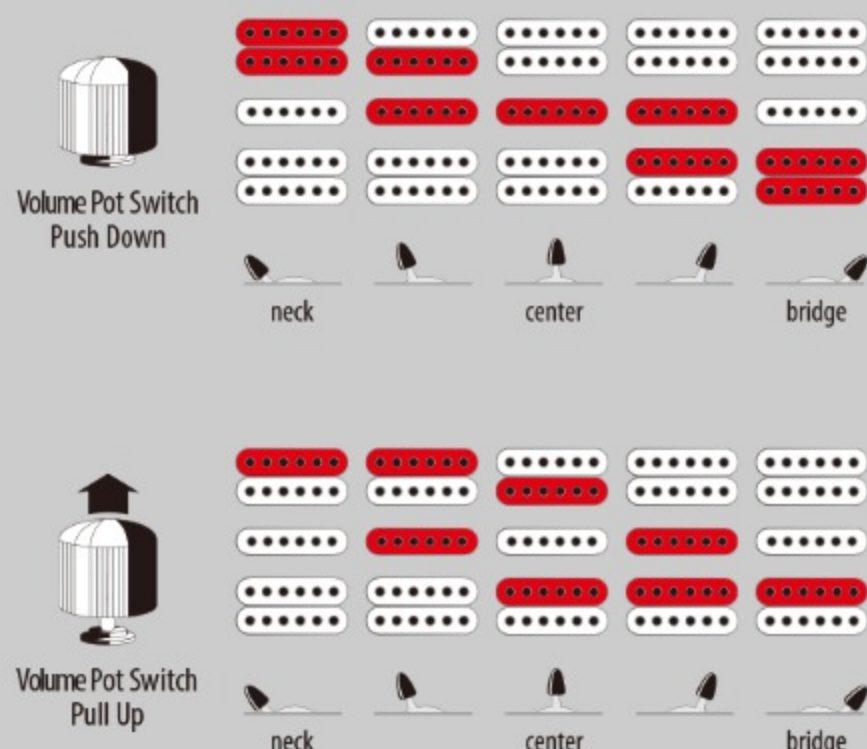

EGEN8

PLB : Platinum Blonde

COLOR VARIATION :

SHARE :

ARTIST DETAIL >

SPEC

SPEC

neck type	Wizard III / 3pc Maple neck
top/back/body	Flamed Maple top / African Mahogany body
fretboard	Jatoba / Abalone oval inlay
fret	Jumbo frets
bridge	Edge III tremolo bridge (Herman Li Special)
neck pickup	V7 (H) neck pickup (Passive/Ceramic)
middle pickup	S1 (S) middle pickup (Passive/Alnico)
bridge pickup	V8 (H) bridge pickup (Passive/Alnico)
factory tuning	1E, 2B, 3G, 4D, 5A, 6E
string gauge	.009/.011/.016/.024/.032/.042
hardware color	Gold

NECK DIMENSIONS

Scale :	648mm/25.5"
a : Width	43mm at NUT
b : Width	58mm at 24F
c : Thickness	19mm at 1F
d : Thickness	21mm at 12F
Radius :	400mmR

SWITCHING SYSTEM

CONTROLS

OTHERS

Recommended Case M300C