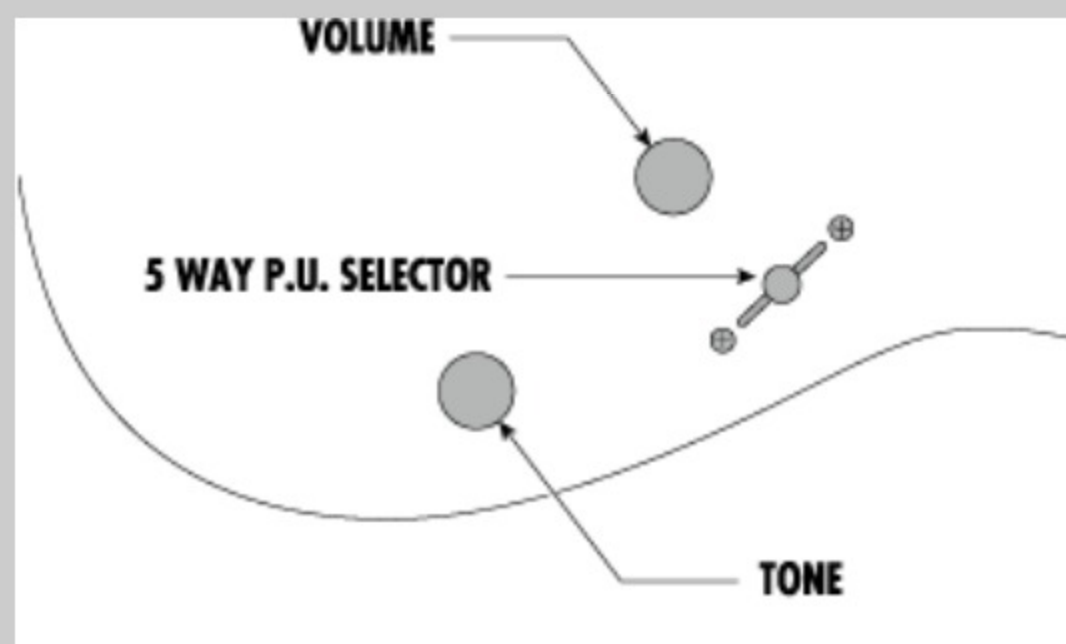

EGEN8

PLB : Platinum Blonde

COLOR VARIATION :

SHARE :

ARTIST DETAIL >

SPEC

SPEC

neck type	Wizard III / 3pc Maple neck
top/back/body	Flamed Maple top / African Mahogany body
fretboard	Jatoba / Abalone oval inlay
fret	Jumbo frets
bridge	Edge III tremolo bridge (Herman Li Special)
neck pickup	V7 (H) neck pickup (Passive/Ceramic)
middle pickup	S1 (S) middle pickup (Passive/Alnico)
bridge pickup	V8 (H) bridge pickup (Passive/Alnico)
factory tuning	1E, 2B, 3G, 4D, 5A, 6E
string gauge	.009/.011/.016/.024/.032/.042
hardware color	Gold

NECK DIMENSIONS

Scale :	648mm/25.5"
a : Width	43mm at NUT
b : Width	58mm at 24F
c : Thickness	19mm at 1F
d : Thickness	21mm at 12F
Radius :	400mmR

SWITCHING SYSTEM

CONTROLS

OTHERS

Recommended Case M300C