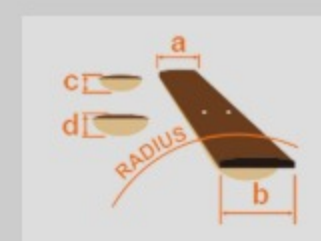

EGEN8

PLB : Platinum Blonde

COLOR VARIATION :

SHARE :

ARTIST DETAIL >

SPEC

SPEC

neck type	Wizard III / 3pc Maple neck
top/back/body	Flamed Maple top / African Mahogany body
fretboard	Jatoba / Abalone oval inlay
fret	Jumbo frets
bridge	Edge III tremolo bridge (Herman Li Special)
neck pickup	V7 (H) neck pickup (Passive/Ceramic)
middle pickup	S1 (S) middle pickup (Passive/Alnico)
bridge pickup	V8 (H) bridge pickup (Passive/Alnico)
factory tuning	1E, 2B, 3G, 4D, 5A, 6E
string gauge	.009/.011/.016/.024/.032/.042
hardware color	Gold

NECK DIMENSIONS

Scale :	648mm/25.5"
a : Width	43mm at NUT
b : Width	58mm at 24F
c : Thickness	19mm at 1F
d : Thickness	21mm at 12F
Radius :	400mmR

SWITCHING SYSTEM

CONTROLS

OTHERS

Recommended Case M300C