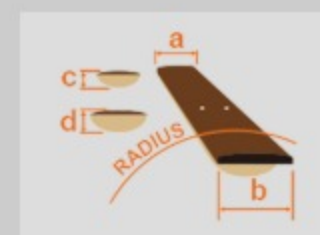

EGEN8 *J. custom*

RG

PLB : Platinum Blonde

COLOR VARIATION :

SHARE :  

ARTIST DETAIL >

SPEC

SPEC

neck type	Wizard III / 3pc Maple neck
top/back/body	Flamed Maple top / African Mahogany body
fretboard	Jatoba fretboard / Abalone oval inlay
fret	Jumbo frets
number of frets	24
bridge	Edge III tremolo bridge (Herman Li Special)
string space	10.8mm
neck pickup	V7 (H) neck pickup (Passive/Ceramic)
middle pickup	S1 (S) middle pickup (Passive/Alnico)
bridge pickup	V8 (H) bridge pickup (Passive/Alnico)
factory tuning	1E,2B,3G,4D,5A,6E
strings	D'Addario® EXL120
string gauge	.009/.011/.016/.024/.032/.042
hardware color	Gold

NECK DIMENSIONS

Scale :	648mm/25.5"
a : Width	43mm at NUT
b : Width	58mm at 24F
c : Thickness	19mm at 1F
d : Thickness	21mm at 12F
Radius :	400mmR

SWITCHING SYSTEM

CONTROLS

OTHERS

Recommended Case M300C

Case