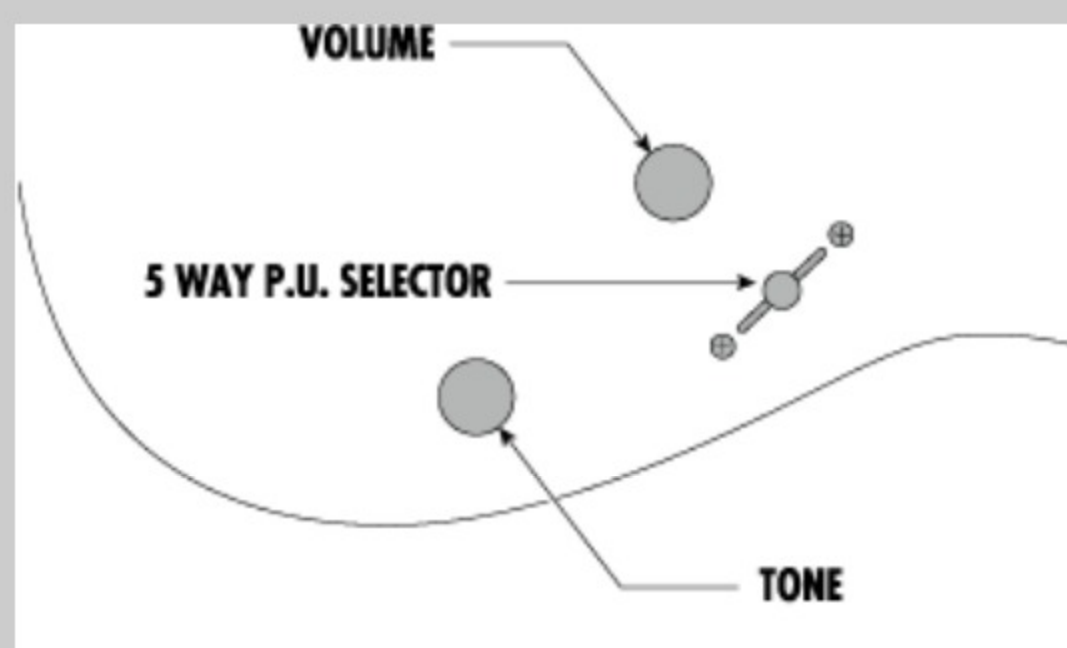

NECK DIMENSIONS

Scale :	648mm/25.5"
a : Width	43mm at NUT
b : Width	58mm at 24F
c : Thickness	19mm at 1F
d : Thickness	21mm at 12F
Radius :	400mmR

SWITCHING SYSTEM

CONTROLS

OTHERS

Recommended Case M300C

Case

Special Wiring switch on volume control(Push/Pull)