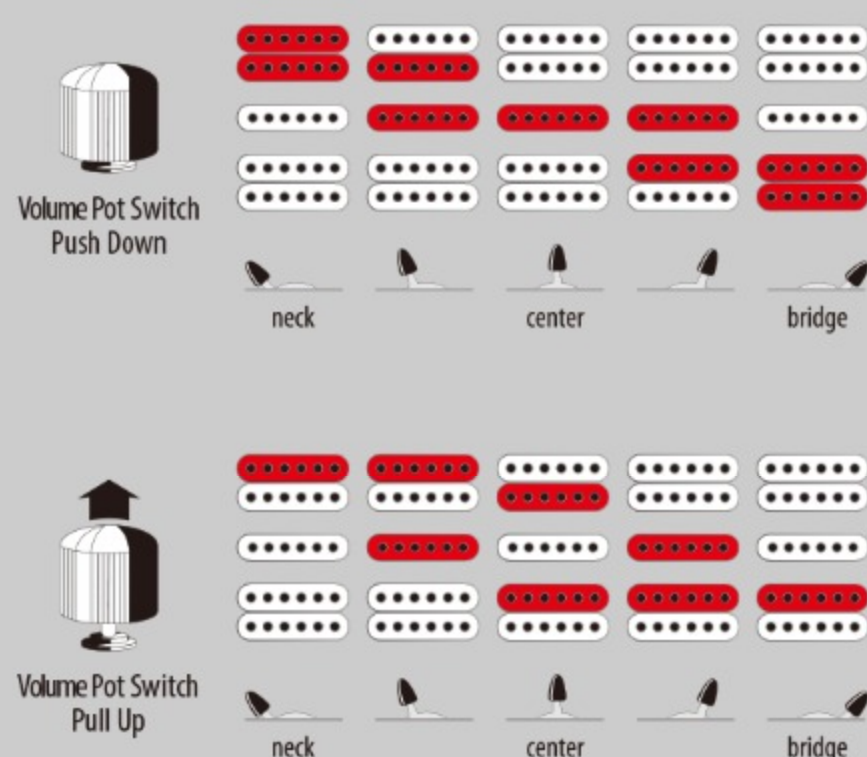

EGEN8 *J. custom*

RG

PLB : Platinum Blonde

COLOR VARIATION :

SHARE :  

ARTIST DETAIL >

SPEC

SPEC

neck type	Wizard III / 3pc Maple neck
top/back/body	Flamed Maple top / African Mahogany body
fretboard	Jatoba fretboard / Abalone oval inlay
fret	Jumbo frets
number of frets	24
bridge	Edge III tremolo bridge (Herman Li Special)
string space	10.8mm
neck pickup	V7 (H) neck pickup (Passive/Ceramic)
middle pickup	S1 (S) middle pickup (Passive/Alnico)
bridge pickup	V8 (H) bridge pickup (Passive/Alnico)
factory tuning	1E,2B,3G,4D,5A,6E
strings	D'Addario® EXL120
string gauge	.009/.011/.016/.024/.032/.042
hardware color	Gold

NECK DIMENSIONS

Scale :	648mm/25.5"
a : Width	43mm at NUT
b : Width	58mm at 24F
c : Thickness	19mm at 1F
d : Thickness	21mm at 12F
Radius :	400mmR

SWITCHING SYSTEM

CONTROLS

OTHERS

Recommended Case M300C

Case

Special Wiring switch on volume control(Push/Pull)