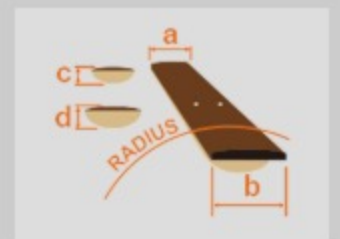

# FR800

BKF : Black Flat

COLOR VARIATION :  

SHARE :  

### SPEC

neck type	Wizard III / Roasted Maple neck
top/back/body	Nyatoh body
fretboard	Pau Ferro fretboard / Black Block inlay
fret	Jumbo frets
number of frets	24
bridge	Mono-rail bridge
string space	10.8mm
neck pickup	Bare Knuckle Aftermath (H) neck pickup (Passive/Alnico)
bridge pickup	Bare Knuckle Aftermath (H) bridge pickup (Passive/Ceramic)
factory tuning	1E,2B,3G,4D,5A,6E
strings	D'Addario® EXL110
string gauge	.010/.013/.017/.026/.036/.046
hardware color	Black

### NECK DIMENSIONS

Scale :	648mm/25.5"
a : Width	43mm at NUT
b : Width	58mm at 24F
c : Thickness	19mm at 1F
d : Thickness	21mm at 12F
Radius :	400mmR