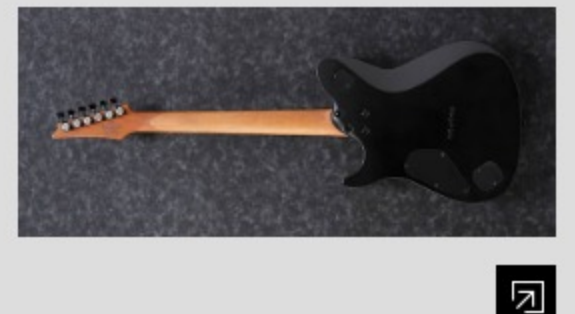

# FR800

BKF : Black Flat

COLOR VARIATION :  

SHARE :  

### SPEC

neck type	Wizard III / Roasted Maple neck
top/back/body	Nyatoh body
fretboard	Pau Ferro fretboard / Black Block inlay
fret	Jumbo frets
number of frets	24
bridge	Mono-rail bridge
string space	10.8mm
neck pickup	Bare Knuckle Aftermath (H) neck pickup (Passive/Alnico)
bridge pickup	Bare Knuckle Aftermath (H) bridge pickup (Passive/Ceramic)
factory tuning	1E,2B,3G,4D,5A,6E
strings	D'Addario® EXL110
string gauge	.010/.013/.017/.026/.036/.046
hardware color	Black