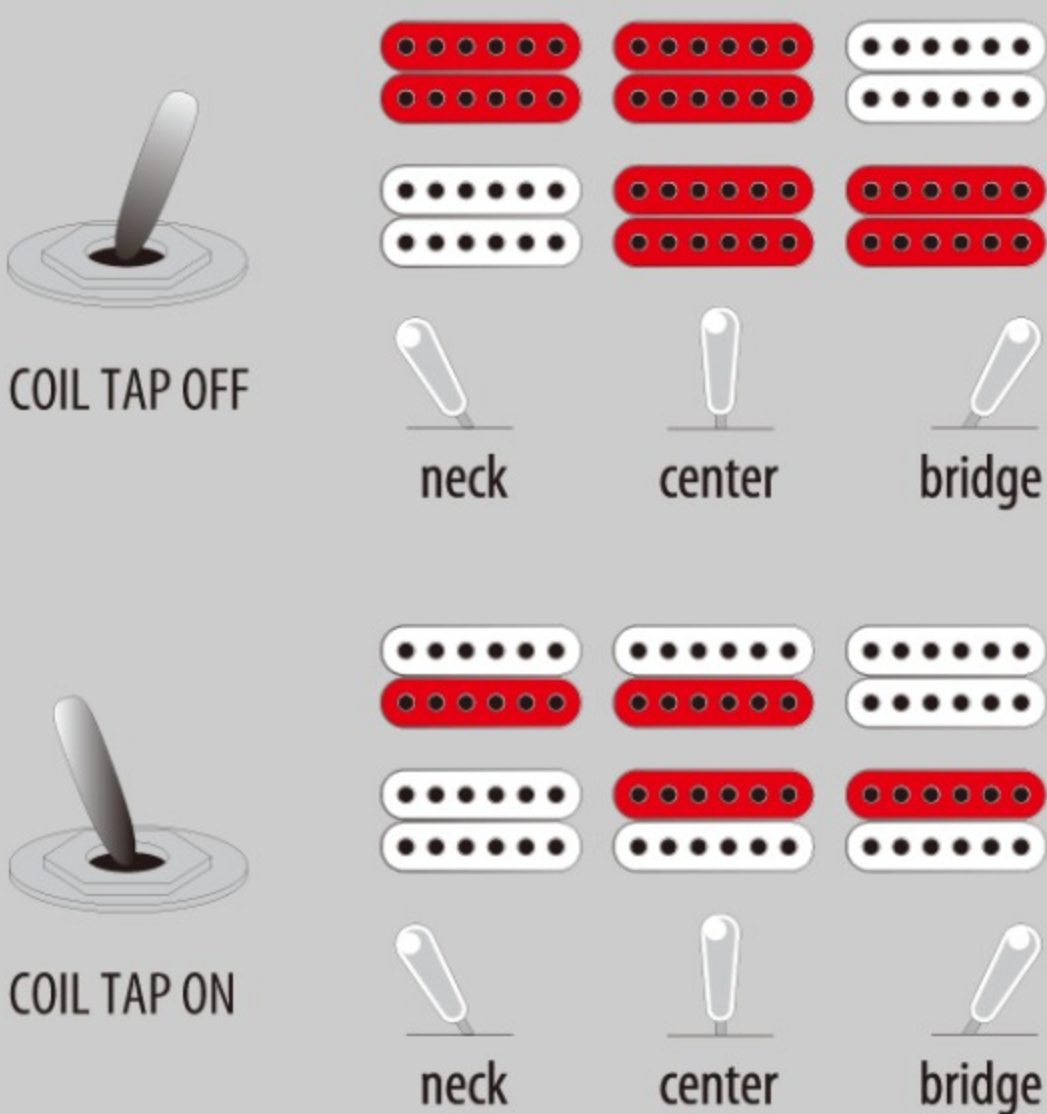

### SPEC

neck type	Wizard III / Roasted Maple neck
top/back/body	Nyatoh body
fretboard	Pau Ferro fretboard / Black Block inlay
fret	Jumbo frets
number of frets	24
bridge	Mono-rail bridge
string space	10.8mm
neck pickup	Bare Knuckle Aftermath (H) neck pickup (Passive/Alnico)
bridge pickup	Bare Knuckle Aftermath (H) bridge pickup (Passive/Ceramic)
factory tuning	1E,2B,3G,4D,5A,6E
strings	D'Addario® EXL110
string gauge	.010/.013/.017/.026/.036/.046
hardware color	Black

### SWITCHING SYSTEM