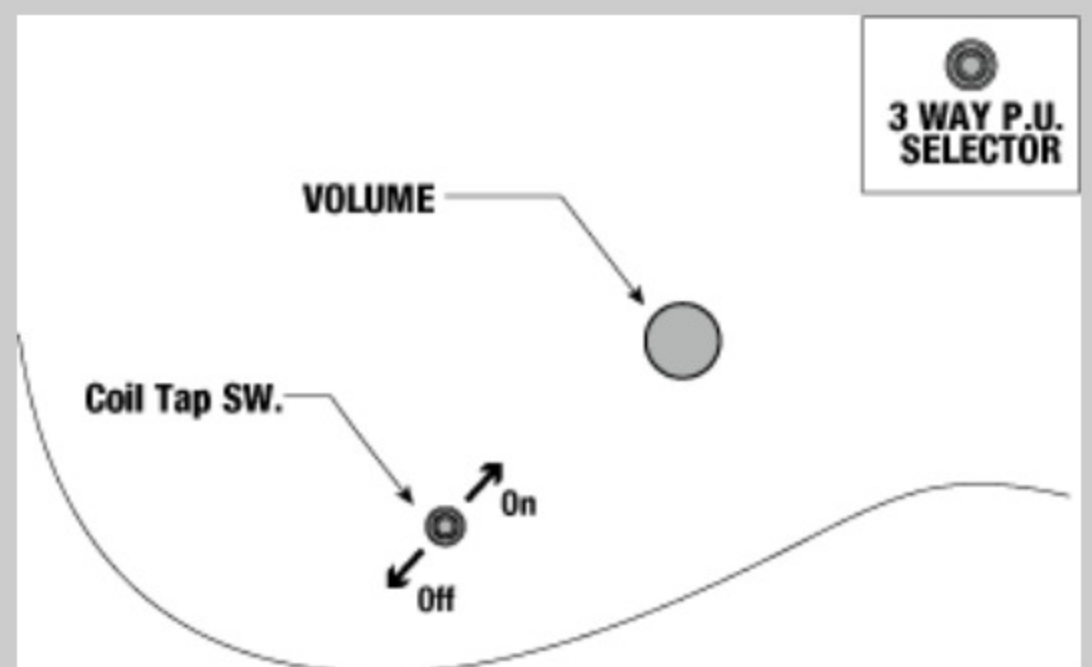

CONTROLS

OTHERS

- Coil-tap switch
- Luminescent side dot inlay
- Gotoh® MG-T locking machine heads