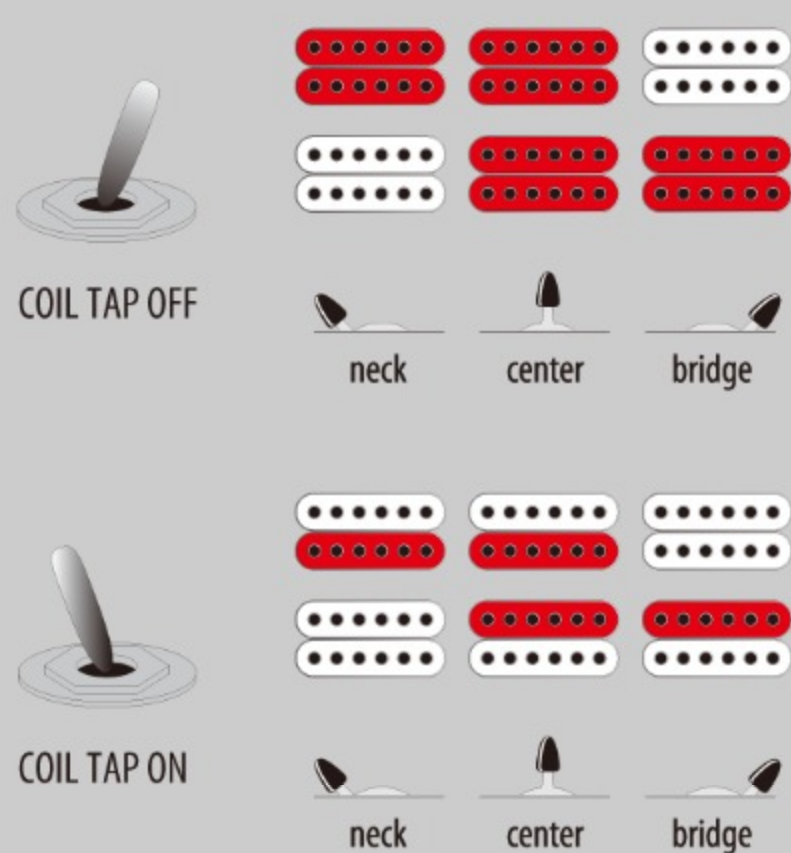

FRIX6FDQM

BMG : Black Mirage Gradation

COLOR VARIATION :

SHARE :  

SPEC

SPEC

neck type	Nitro Wizard / 3pc Maple/Purpleheart neck
top/back/body	Quilted Maple top / Nyatoh body
fretboard	Bound Ebony
fret	Jumbo frets
bridge	Gibraltar Standard II bridge
neck pickup	DiMarzio® Fusion Edge (H) neck pickup (Passive/Ceramic)
bridge pickup	DiMarzio® Fusion Edge (H) bridge pickup (Passive/Ceramic)
hardware color	Black

NECK DIMENSIONS

Scale :	648mm/25.5"
a : Width	43mm at NUT
b : Width	58mm at 24F
c : Thickness	19mm at 1F
d : Thickness	21mm at 12F
Radius :	400mmR

SWITCHING SYSTEM

CONTROLS

OTHERS

Gotoh® MG-T locking machineheads
Coil-tap switch
Luminescent side dot inlay