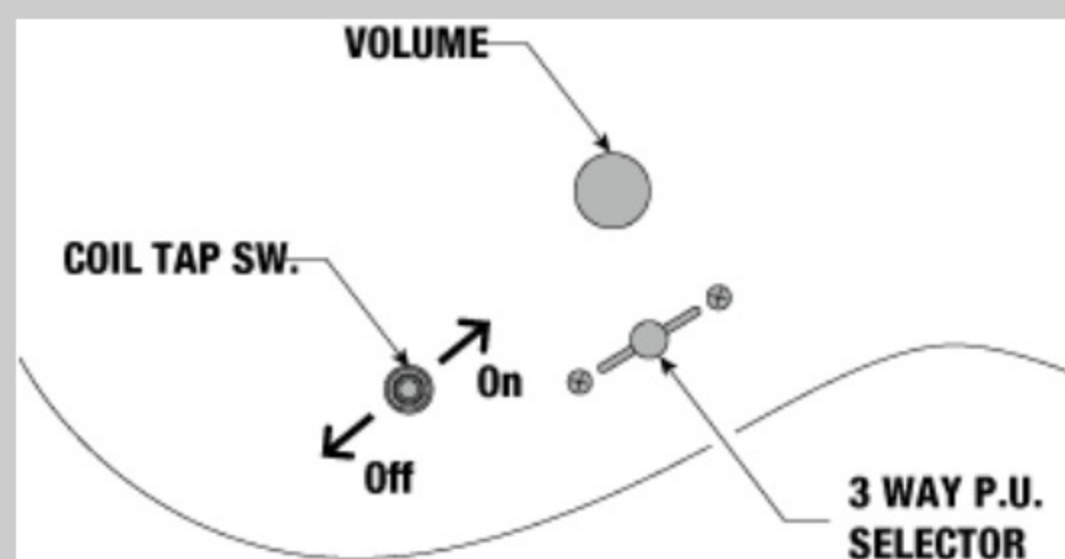

NECK DIMENSIONS

Scale :	648mm/25.5"
a : Width	43mm at NUT
b : Width	58mm at 24F
c : Thickness	19mm at 1F
d : Thickness	21mm at 12F
Radius :	400mmR

SWITCHING SYSTEM

CONTROLS

OTHERS

Gotoh® MG-T locking machineheads
Coil-tap switch
Luminescent side dot inlay