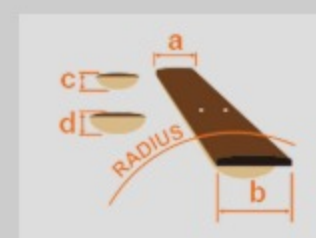

FRIX6FDQM

BMG : Black Mirage Gradation

COLOR VARIATION :

SHARE :  

SPEC

SPEC

neck type	Nitro Wizard / 3pc Maple/Purpleheart neck
top/back/body	Quilted Maple top / Nyatoh body
fretboard	Bound Ebony
fret	Jumbo frets
bridge	Gibraltar Standard II bridge
neck pickup	DiMarzio® Fusion Edge (H) neck pickup (Passive/Ceramic)
bridge pickup	DiMarzio® Fusion Edge (H) bridge pickup (Passive/Ceramic)
hardware color	Black

NECK DIMENSIONS

Scale :	648mm/25.5"
a : Width	43mm at NUT
b : Width	58mm at 24F
c : Thickness	19mm at 1F
d : Thickness	21mm at 12F
Radius :	400mmR

SWITCHING SYSTEM

CONTROLS

OTHERS

Gotoh® MG-T locking machineheads
Coil-tap switch
Luminescent side dot inlay