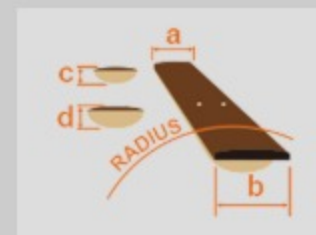

FRIX6FEAH

CSF : Charcoal Stained Flat

COLOR VARIATION :

SHARE :  

SPEC

SPEC

neck type	Nitro Wizard / 3pc Maple/Purpleheart neck
top/back/body	Ash top / Nyatoh body
fretboard	Bound Ebony
fret	Jumbo frets
bridge	Gibraltar Standard II bridge
neck pickup	EMG® 60 (H) neck pickup (Active/Ceramic)
bridge pickup	EMG® 81 (H) bridge pickup (Active/Ceramic)
hardware color	Black

NECK DIMENSIONS

Scale :	648mm/25.5"
a : Width	43mm at NUT
b : Width	58mm at 24F
c : Thickness	19mm at 1F
d : Thickness	21mm at 12F
Radius :	400mmR

SWITCHING SYSTEM

CONTROLS

OTHERS

Recommended Case	W250C
Killswitch	
Luminescent side dot inlay	
Gotoh® MG-T locking machine heads	