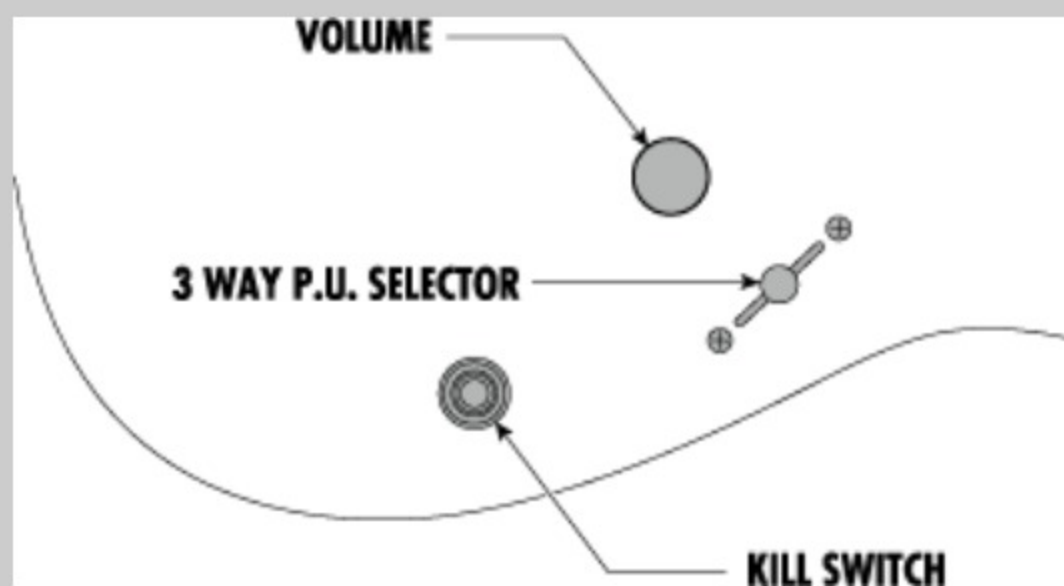

NECK DIMENSIONS

Scale :	648mm/25.5"
a : Width	43mm at NUT
b : Width	58mm at 24F
c : Thickness	19mm at 1F
d : Thickness	21mm at 12F
Radius :	400mmR

SWITCHING SYSTEM

CONTROLS

OTHERS

Recommended Case	W250C
Killswitch	
Luminescent side dot inlay	
Gotoh® MG-T locking machine heads	