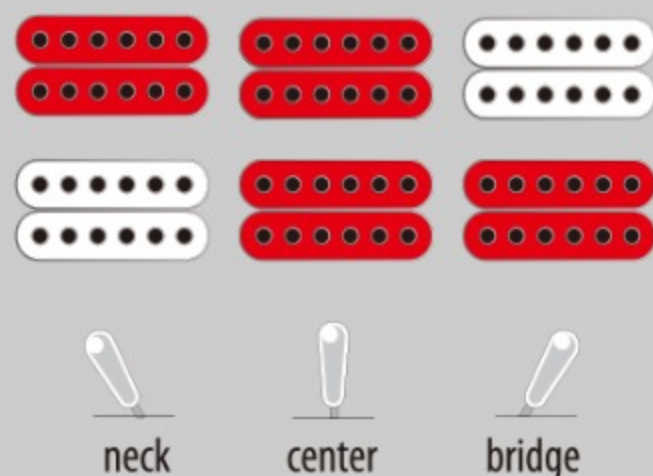

FRIX6FEAH

CSF : Charcoal Stained Flat

COLOR VARIATION :

SHARE :  

SPEC

SPEC

neck type	Nitro Wizard / 3pc Maple/Purpleheart neck
top/back/body	Ash top / Nyatoh body
fretboard	Bound Ebony
fret	Jumbo frets
bridge	Gibraltar Standard II bridge
neck pickup	EMG® 60 (H) neck pickup (Active/Ceramic)
bridge pickup	EMG® 81 (H) bridge pickup (Active/Ceramic)
hardware color	Black

NECK DIMENSIONS

Scale :	648mm/25.5"
a : Width	43mm at NUT
b : Width	58mm at 24F
c : Thickness	19mm at 1F
d : Thickness	21mm at 12F
Radius :	400mmR

SWITCHING SYSTEM

CONTROLS

OTHERS

Recommended Case	W250C
Killswitch	
Luminescent side dot inlay	
Gotoh® MG-T locking machine heads	