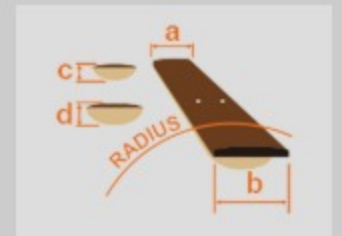

FRIX7FEAH

CSF : Charcoal Stained Flat

COLOR VARIATION :

SHARE :  

SPEC

SPEC

neck type	Nitro Wizard-7 / 3pc Maple/Purpleheart neck
top/back/body	Ash top / Nyatoh body
fretboard	Bound Ebony
fret	Jumbo frets
bridge	Gibraltar Standard II-7 bridge
neck pickup	EMG® 707 (H) neck pickup (Active/Ceramic)
bridge pickup	EMG® 707 (H) bridge pickup (Active/Alnico)
hardware color	Black

NECK DIMENSIONS

Scale :	648mm/25.5"
a : Width	48mm at NUT
b : Width	68mm at 24F
c : Thickness	19mm at 1F
d : Thickness	21mm at 12F
Radius :	400mmR

SWITCHING SYSTEM

CONTROLS

OTHERS

Recommended Case	MR500C
Killswitch	
Luminescent side dot inlay	
Gotoh® MG-T locking machine heads	