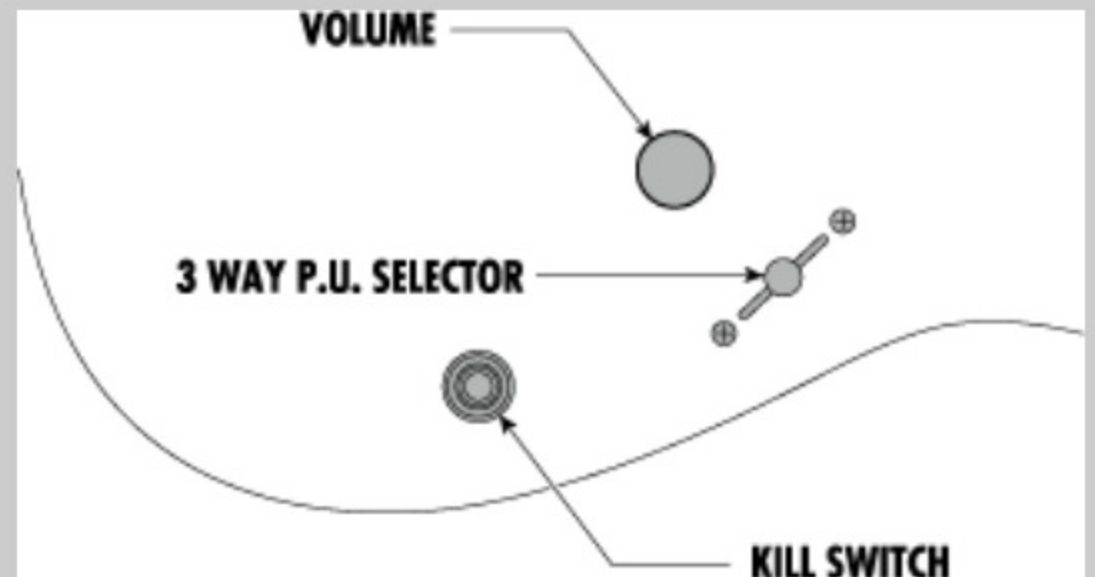

FRIX7FEAH

CSF : Charcoal Stained Flat

COLOR VARIATION :

SHARE :  

SPEC

SPEC

neck type	Nitro Wizard-7 / 3pc Maple/Purpleheart neck
top/back/body	Ash top / Nyatoh body
fretboard	Bound Ebony
fret	Jumbo frets
bridge	Gibraltar Standard II-7 bridge
neck pickup	EMG® 707 (H) neck pickup (Active/Ceramic)
bridge pickup	EMG® 707 (H) bridge pickup (Active/Alnico)
hardware color	Black

NECK DIMENSIONS

Scale :	648mm/25.5"
a : Width	48mm at NUT
b : Width	68mm at 24F
c : Thickness	19mm at 1F
d : Thickness	21mm at 12F
Radius :	400mmR

SWITCHING SYSTEM

CONTROLS

OTHERS

Recommended Case	MR500C
Killswitch	
Luminescent side dot inlay	
Gotoh® MG-T locking machine heads	