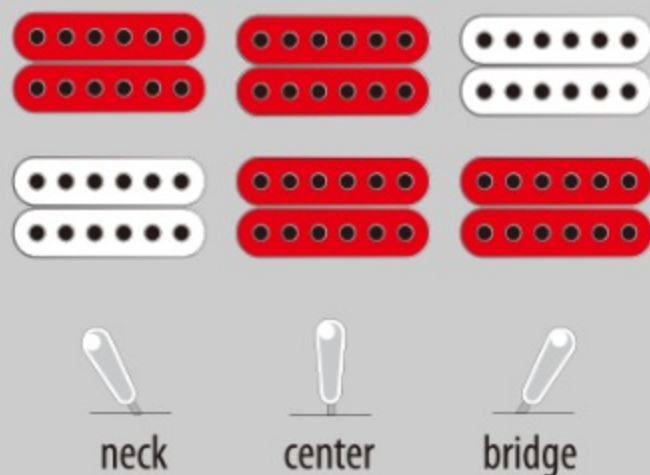

FRIX7FEAH

CSF : Charcoal Stained Flat

COLOR VARIATION :

SHARE :  

SPEC

SPEC

neck type	Nitro Wizard-7 / 3pc Maple/Purpleheart neck
top/back/body	Ash top / Nyatoh body
fretboard	Bound Ebony
fret	Jumbo frets
bridge	Gibraltar Standard II-7 bridge
neck pickup	EMG® 707 (H) neck pickup (Active/Ceramic)
bridge pickup	EMG® 707 (H) bridge pickup (Active/Alnico)
hardware color	Black

NECK DIMENSIONS

Scale :	648mm/25.5"
a : Width	48mm at NUT
b : Width	68mm at 24F
c : Thickness	19mm at 1F
d : Thickness	21mm at 12F
Radius :	400mmR

SWITCHING SYSTEM

CONTROLS

OTHERS

Recommended Case	MR500C
Killswitch	
Luminescent side dot inlay	
Gotoh® MG-T locking machine heads	