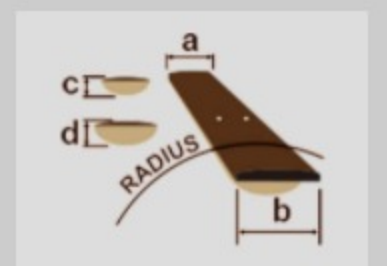

FRM300

COLOR VARIATION :

PR : Purple

SHARE :

ARTIST DETAIL >

SPEC

SPECS

neck type	FRM / 3pc Okoume/Maple / Set-in neck
top/back/body	Okoume body
fretboard	Bound Ebony fretboard / White dot inlay
fret	Narrow & Tall frets
number of frets	22
bridge	Gibraltar Performer bridge
string space	10.5mm
tailpiece	Quik Change III tailpiece
neck pickup	DiMarzio® PG-13™ (H) neck pickup (Passive/Ceramic)
middle pickup	DiMarzio® PG-13™ (H) middle pickup (Passive/Ceramic)
bridge pickup	DiMarzio® PG-13™ (H) bridge pickup (Passive/Ceramic)
factory tuning	1E,2B,3G,4D,5A,6E
strings	D'Addario® EXL110
string gauge	.010/.013/.017/.026/.036/.046
nut	Graph Tech® nut
hardware color	Chrome

NECK DIMENSIONS

Scale :	628mm/24.75"
a : Width	43mm at NUT
b : Width	57mm at 22F
c : Thickness	22mm at 1F
d : Thickness	24mm at 12F
Radius :	305mmR

DESCRIPTION +

SWITCHING SYSTEM

DESCRIPTION

CONTROLS

DESCRIPTION