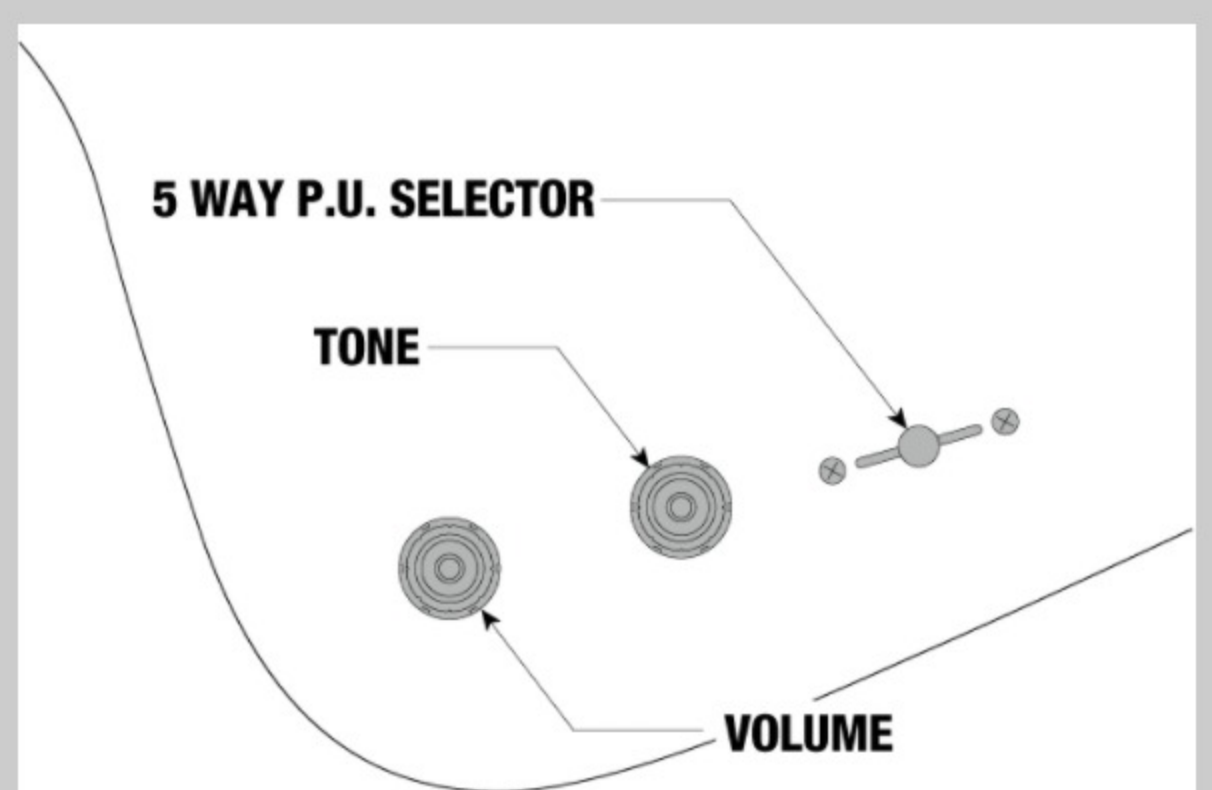

NECK DIMENSIONS

Scale :	628mm/24.75"
a : Width	43mm at NUT
b : Width	57mm at 22F
c : Thickness	22mm at 1F
d : Thickness	24mm at 12F
Radius :	305mmR

DESCRIPTION +

SWITCHING SYSTEM

DESCRIPTION

CONTROLS

DESCRIPTION