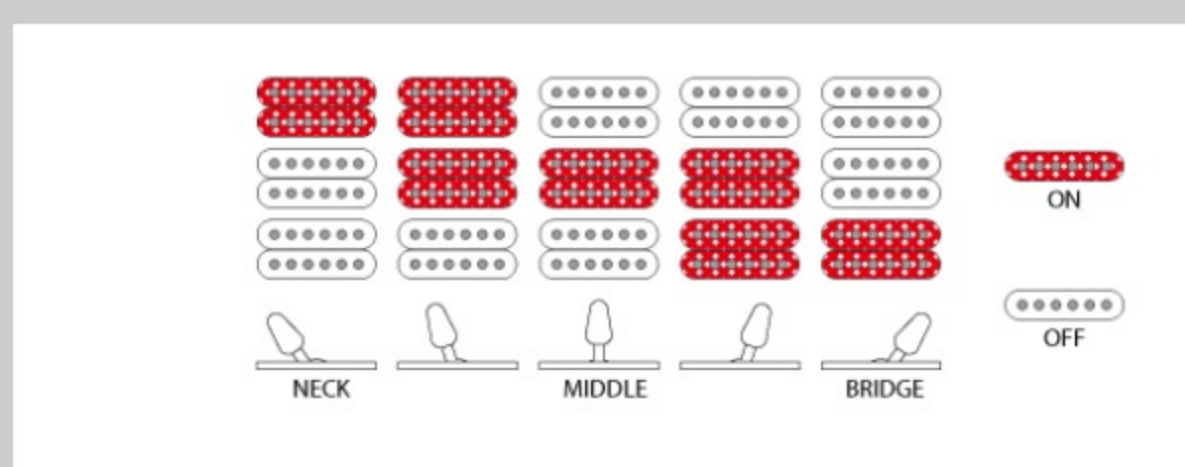

FRM300

COLOR VARIATION :

PR : Purple

SHARE :

ARTIST DETAIL >

SPEC

SPECS

neck type	FRM / 3pc Okoume/Maple / Set-in neck
top/back/body	Okoume body
fretboard	Bound Ebony fretboard / White dot inlay
fret	Narrow & Tall frets
number of frets	22
bridge	Gibraltar Performer bridge
string space	10.5mm
tailpiece	Quik Change III tailpiece
neck pickup	DiMarzio® PG-13™ (H) neck pickup (Passive/Ceramic)
middle pickup	DiMarzio® PG-13™ (H) middle pickup (Passive/Ceramic)
bridge pickup	DiMarzio® PG-13™ (H) bridge pickup (Passive/Ceramic)
factory tuning	1E,2B,3G,4D,5A,6E
strings	D'Addario® EXL110
string gauge	.010/.013/.017/.026/.036/.046
nut	Graph Tech® nut
hardware color	Chrome

NECK DIMENSIONS

Scale :	628mm/24.75"
a : Width	43mm at NUT
b : Width	57mm at 22F
c : Thickness	22mm at 1F
d : Thickness	24mm at 12F
Radius :	305mmR

DESCRIPTION +

SWITCHING SYSTEM

DESCRIPTION

CONTROLS

DESCRIPTION