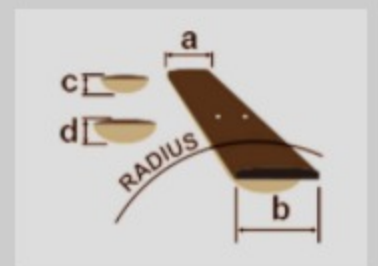

### SPECS

neck type	FRM / 3pc Okoume/Maple / Set-in neck
top/back/body	Okoume body
fretboard	Bound Ebony fretboard / White dot inlay
fret	Narrow & Tall frets
number of frets	22
bridge	Gibraltar Performer bridge
string space	10.5mm
tailpiece	Quik Change III tailpiece
neck pickup	DiMarzio® PG-13™ (H) neck pickup (Passive/Ceramic)
middle pickup	DiMarzio® PG-13™ (H) middle pickup (Passive/Ceramic)
bridge pickup	DiMarzio® PG-13™ (H) bridge pickup (Passive/Ceramic)
factory tuning	1E,2B,3G,4D,5A,6E
strings	D'Addario® EXL110
string gauge	.010/.013/.017/.026/.036/.046
nut	Graph Tech® nut
hardware color	Chrome

### NECK DIMENSIONS

Scale :	628mm/24.75"
a : Width	43mm at NUT
b : Width	57mm at 22F
c : Thickness	22mm at 1F
d : Thickness	24mm at 12F
Radius :	305mmR

DESCRIPTION +