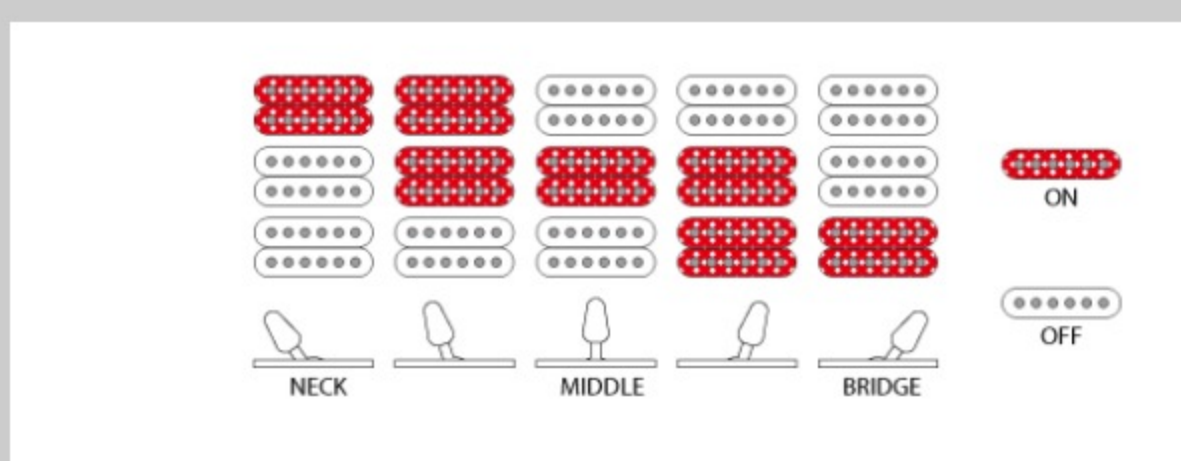

### SPECS

neck type	FRM / 3pc Okoume/Maple / Set-in neck
top/back/body	Okoume body
fretboard	Bound Ebony fretboard / White dot inlay
fret	Narrow & Tall frets
number of frets	22
bridge	Gibraltar Performer bridge
string space	10.5mm
tailpiece	Quik Change III tailpiece
neck pickup	DiMarzio® PG-13™ (H) neck pickup (Passive/Ceramic)
middle pickup	DiMarzio® PG-13™ (H) middle pickup (Passive/Ceramic)
bridge pickup	DiMarzio® PG-13™ (H) bridge pickup (Passive/Ceramic)
factory tuning	1E,2B,3G,4D,5A,6E
strings	D'Addario® EXL110
string gauge	.010/.013/.017/.026/.036/.046
nut	Graph Tech® nut
hardware color	Chrome

### NECK DIMENSIONS

Scale :	628mm/24.75"
a : Width	43mm at NUT
b : Width	57mm at 22F
c : Thickness	22mm at 1F
d : Thickness	24mm at 12F
Radius :	305mmR

DESCRIPTION +

### SWITCHING SYSTEM

DESCRIPTION

+