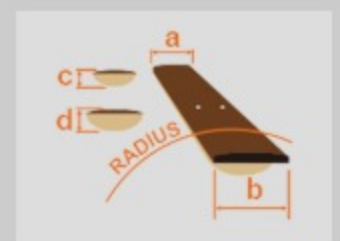

GART60

WNS : Walnut Sunburst

COLOR VARIATION :

SHARE :  

SPEC

SPEC

neck type	GART / Maple neck
top/back/body	Poplar body
fretboard	Treated New Zealand Pine / White dot inlay
fret	Medium frets
bridge	Full Tune III bridge
tailpiece	Full Tune III tailpiece
neck pickup	Infinity R (H) neck pickup (Passive/Ceramic)
bridge pickup	Infinity R (H) bridge pickup (Passive/Ceramic)
hardware color	Chrome

NECK DIMENSIONS

Scale :	628mm/24.7"
a : Width	43mm at NUT
b : Width	56mm at 22F
c : Thickness	20mm at 1F
d : Thickness	22mm at 12F
Radius :	305mmR

SWITCHING SYSTEM

CONTROLS

OTHERS

Recommended Case IGB924-BK