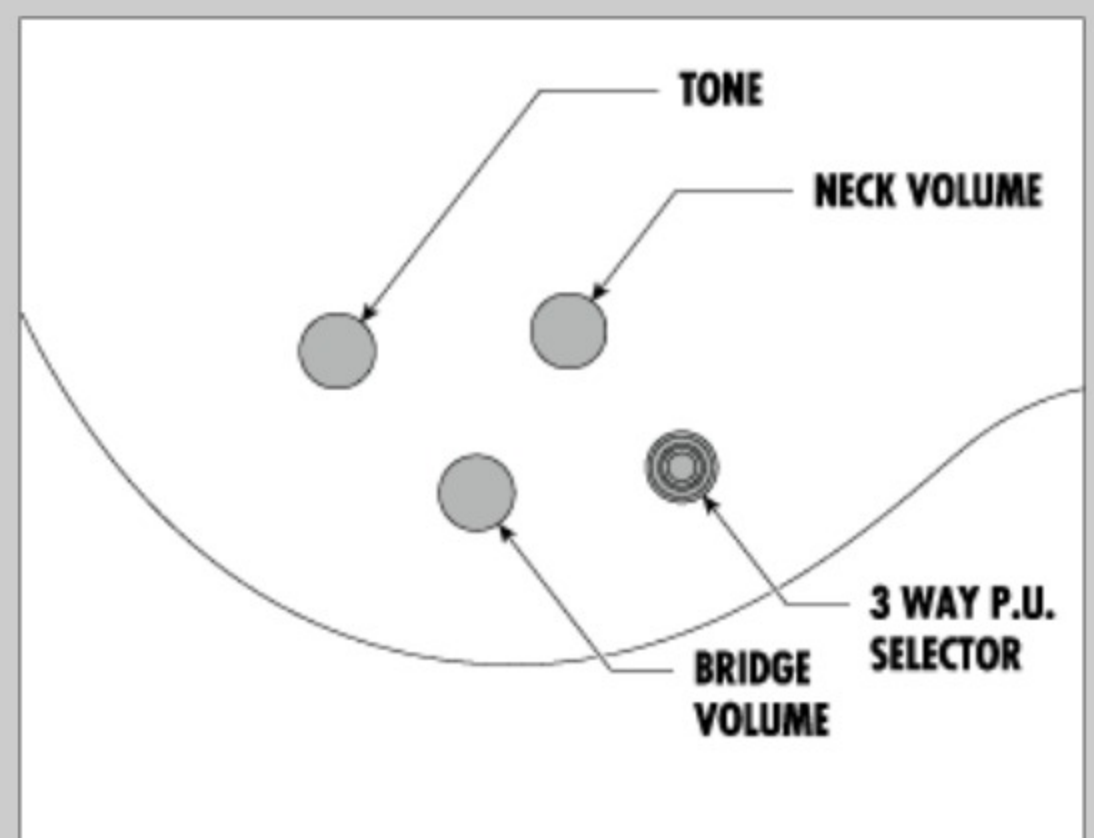

GART60

WNS : Walnut Sunburst

COLOR VARIATION :

SHARE :  

SPEC

SPEC

neck type	GART / Maple neck
top/back/body	Poplar body
fretboard	Treated New Zealand Pine / White dot inlay
fret	Medium frets
bridge	Full Tune III bridge
tailpiece	Full Tune III tailpiece
neck pickup	Infinity R (H) neck pickup (Passive/Ceramic)
bridge pickup	Infinity R (H) bridge pickup (Passive/Ceramic)
hardware color	Chrome

NECK DIMENSIONS

Scale :	628mm/24.7"
a : Width	43mm at NUT
b : Width	56mm at 22F
c : Thickness	20mm at 1F
d : Thickness	22mm at 12F
Radius :	305mmR

SWITCHING SYSTEM

CONTROLS

OTHERS

Recommended Case IGB924-BK