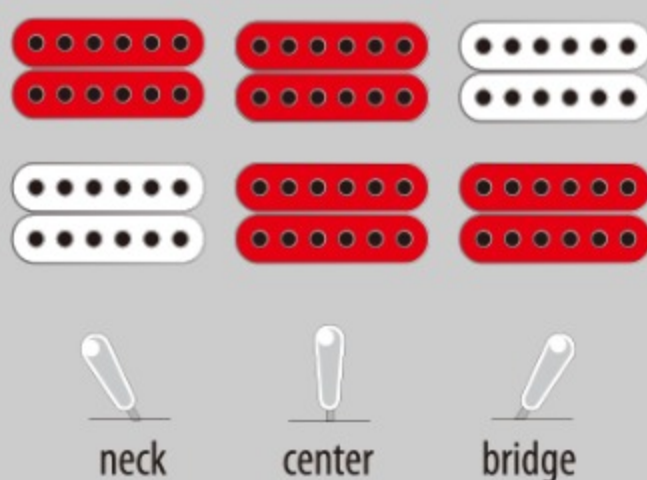

GART60

WNS : Walnut Sunburst

COLOR VARIATION :

SHARE :  

SPEC

SPEC

neck type	GART / Maple neck
top/back/body	Poplar body
fretboard	Treated New Zealand Pine / White dot inlay
fret	Medium frets
bridge	Full Tune III bridge
tailpiece	Full Tune III tailpiece
neck pickup	Infinity R (H) neck pickup (Passive/Ceramic)
bridge pickup	Infinity R (H) bridge pickup (Passive/Ceramic)
hardware color	Chrome

NECK DIMENSIONS

Scale :	628mm/24.7"
a : Width	43mm at NUT
b : Width	56mm at 22F
c : Thickness	20mm at 1F
d : Thickness	22mm at 12F
Radius :	305mmR

SWITCHING SYSTEM

CONTROLS

OTHERS

Recommended Case IGB924-BK