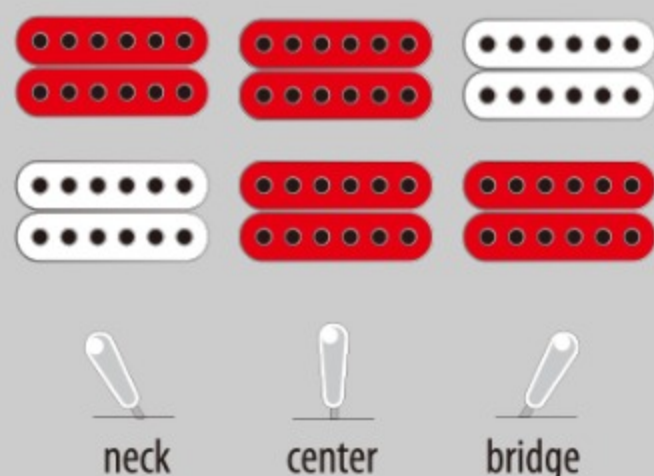

GART60FA

SB : Sunburst

COLOR VARIATION :

SHARE :  

SPEC

SPEC

neck type	GART / Maple neck
top/back/body	Flamed Maple Art Grain top / Poplar body
fretboard	Treated New Zealand Pine / White dot inlay
fret	Medium frets
bridge	Full Tune III bridge
tailpiece	Full Tune III tailpiece
neck pickup	Classic Elite (H) neck pickup (Passive/Ceramic)
bridge pickup	Classic Elite (H) bridge pickup (Passive/Ceramic)
factory tuning	1E, 2B, 3G, 4D, 5A, 6E
string gauge	.009/.011/.016/.024/.032/.042
hardware color	Chrome

NECK DIMENSIONS

Scale :	628mm/24.7"
a : Width	43mm at NUT
b : Width	56mm at 22F
c : Thickness	20mm at 1F
d : Thickness	22mm at 12F
Radius :	305mmR

SWITCHING SYSTEM

CONTROLS

OTHERS

Recommended Case AR100C