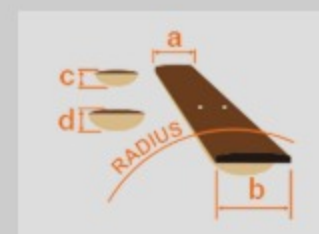

GART60FA

SB : Sunburst

COLOR VARIATION :

SHARE :  

SPEC

SPEC

neck type	GART / Maple neck
top/back/body	Flamed Maple Art Grain top / Poplar body
fretboard	Treated New Zealand Pine / White dot inlay
fret	Medium frets
bridge	Full Tune III bridge
tailpiece	Full Tune III tailpiece
neck pickup	Classic Elite (H) neck pickup (Passive/Ceramic)
bridge pickup	Classic Elite (H) bridge pickup (Passive/Ceramic)
factory tuning	1E, 2B, 3G, 4D, 5A, 6E
string gauge	.009/.011/.016/.024/.032/.042
hardware color	Chrome

NECK DIMENSIONS

Scale :	628mm/24.7"
a : Width	43mm at NUT
b : Width	56mm at 22F
c : Thickness	20mm at 1F
d : Thickness	22mm at 12F
Radius :	305mmR

SWITCHING SYSTEM

CONTROLS

OTHERS

Recommended Case AR100C