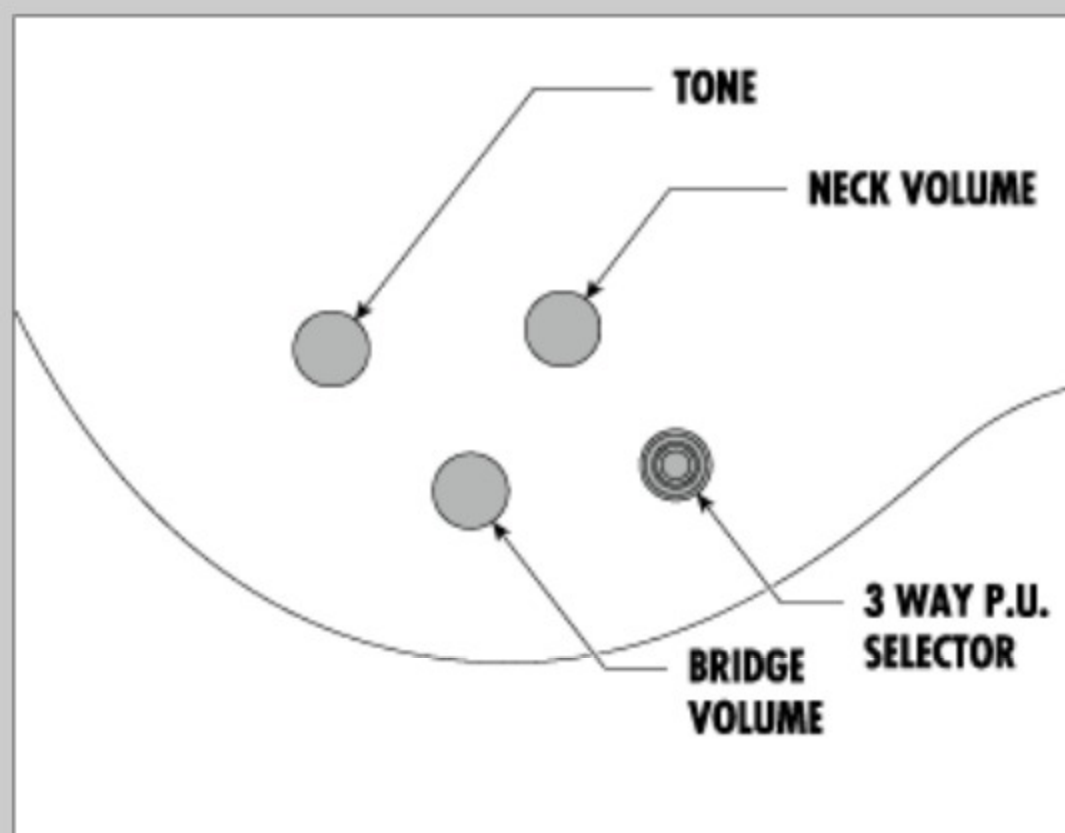

GART60FA

SB : Sunburst

COLOR VARIATION :

SHARE :  

SPEC

SPEC

neck type	GART / Maple neck
top/back/body	Flamed Maple Art Grain top / Poplar body
fretboard	Treated New Zealand Pine / White dot inlay
fret	Medium frets
bridge	Full Tune III bridge
tailpiece	Full Tune III tailpiece
neck pickup	Classic Elite (H) neck pickup (Passive/Ceramic)
bridge pickup	Classic Elite (H) bridge pickup (Passive/Ceramic)
factory tuning	1E, 2B, 3G, 4D, 5A, 6E
string gauge	.009/.011/.016/.024/.032/.042
hardware color	Chrome

NECK DIMENSIONS

Scale :	628mm/24.7"
a : Width	43mm at NUT
b : Width	56mm at 22F
c : Thickness	20mm at 1F
d : Thickness	22mm at 12F
Radius :	305mmR

SWITCHING SYSTEM

CONTROLS

OTHERS

Recommended Case AR100C