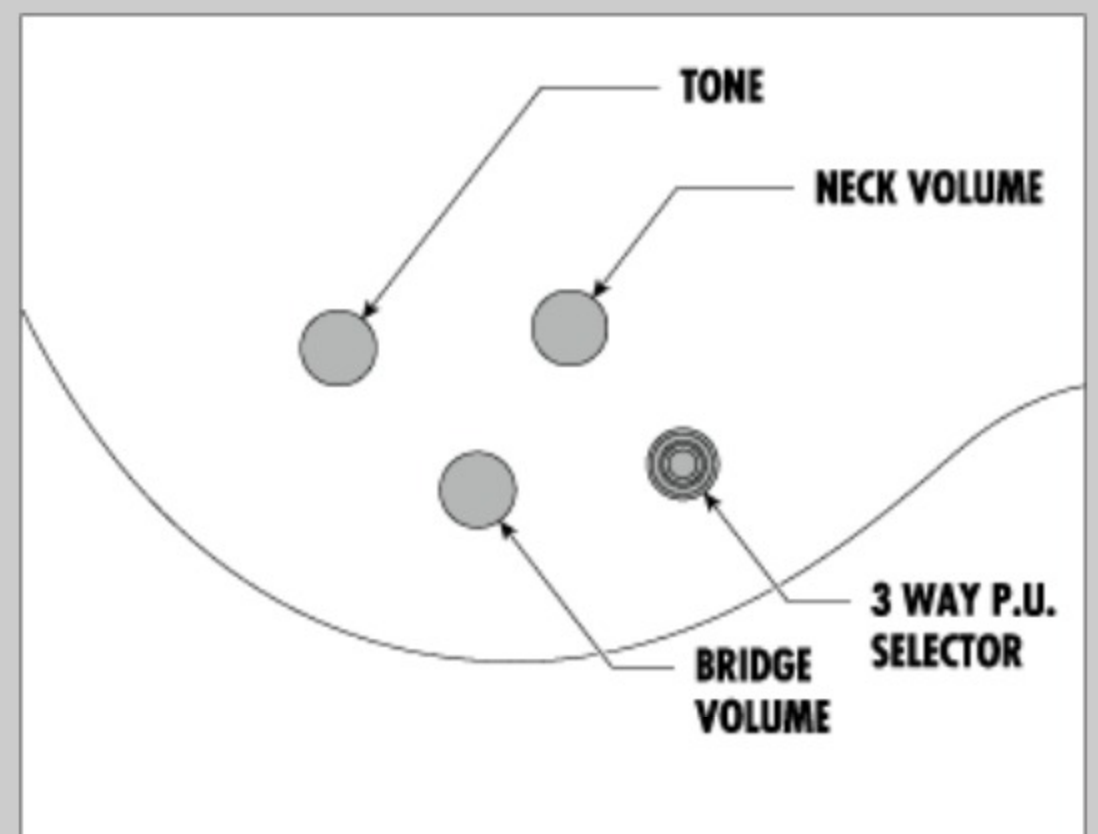

GART60FA

SB : Sunburst

COLOR VARIATION :

SHARE :

SPEC

SPEC

neck type	GART / Maple neck
top/back/body	Flamed Maple Art Grain top / Poplar body
fretboard	Bound Treated New Zealand Pine / White block inlay
fret	Medium frets
bridge	Full Tune III bridge
tailpiece	Full Tune III tailpiece
neck pickup	Classic Elite (H) neck pickup (Passive/Ceramic)
bridge pickup	Classic Elite (H) bridge pickup (Passive/Ceramic)
hardware color	Chrome

NECK DIMENSIONS

Scale :	628mm/24.7"
a : Width	43mm at NUT
b : Width	56mm at 22F
c : Thickness	20mm at 1F
d : Thickness	22mm at 12F
Radius :	305mmR

SWITCHING SYSTEM

CONTROLS

OTHERS

Recommended Case AR100C