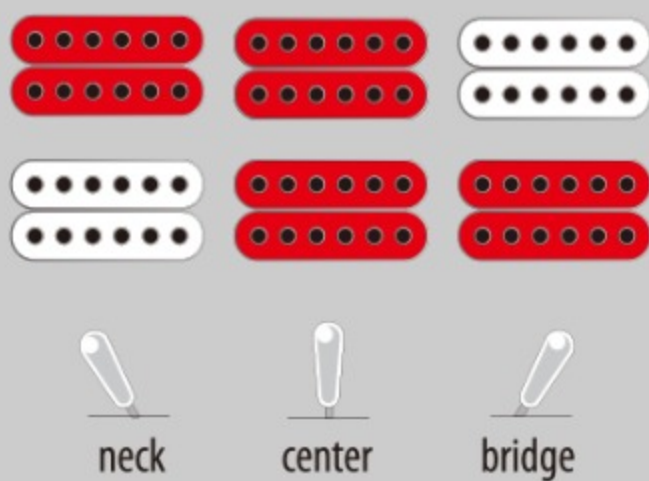

GART60FA

SB : Sunburst

COLOR VARIATION :

SHARE :

SPEC

SPEC

neck type	GART / Maple neck
top/back/body	Flamed Maple Art Grain top / Poplar body
fretboard	Bound Treated New Zealand Pine / White block inlay
fret	Medium frets
bridge	Full Tune III bridge
tailpiece	Full Tune III tailpiece
neck pickup	Classic Elite (H) neck pickup (Passive/Ceramic)
bridge pickup	Classic Elite (H) bridge pickup (Passive/Ceramic)
hardware color	Chrome

NECK DIMENSIONS

Scale :	628mm/24.7"
a : Width	43mm at NUT
b : Width	56mm at 22F
c : Thickness	20mm at 1F
d : Thickness	22mm at 12F
Radius :	305mmR

SWITCHING SYSTEM

CONTROLS

OTHERS

Recommended Case AR100C