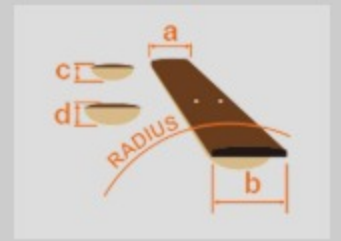

GART60FA

SB : Sunburst

COLOR VARIATION :

SHARE :

SPEC

SPEC

neck type	GART / Maple neck
top/back/body	Flamed Maple Art Grain top / Poplar body
fretboard	Bound Treated New Zealand Pine / White block inlay
fret	Medium frets
bridge	Full Tune III bridge
tailpiece	Full Tune III tailpiece
neck pickup	Classic Elite (H) neck pickup (Passive/Ceramic)
bridge pickup	Classic Elite (H) bridge pickup (Passive/Ceramic)
hardware color	Chrome

NECK DIMENSIONS

Scale :	628mm/24.7"
a : Width	43mm at NUT
b : Width	56mm at 22F
c : Thickness	20mm at 1F
d : Thickness	22mm at 12F
Radius :	305mmR

SWITCHING SYSTEM

CONTROLS

OTHERS

Recommended Case AR100C