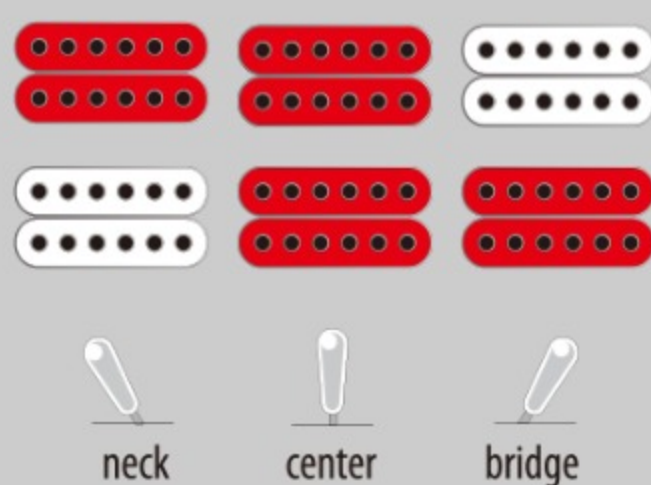

GAX30

MST : Mustard

COLOR VARIATION :

SHARE : [f](#) [t](#)

SPEC

SPEC

neck type	GAX / Maple neck
top/back/body	Poplar body
fretboard	Bound Treated New Zealand Pine / White block inlay
fret	Medium frets
bridge	Full Tune III bridge
tailpiece	Full Tune III tailpiece
neck pickup	Infinity R (H) neck pickup (Passive/Ceramic)
bridge pickup	Infinity R (H) bridge pickup (Passive/Ceramic)
hardware color	Chrome

NECK DIMENSIONS

Scale :	628mm/24.7"
a : Width	43mm at NUT
b : Width	56mm at 22F
c : Thickness	20mm at 1F
d : Thickness	22mm at 12F
Radius :	305mmR

SWITCHING SYSTEM

CONTROLS

OTHERS

Recommended Case IGB510_BK