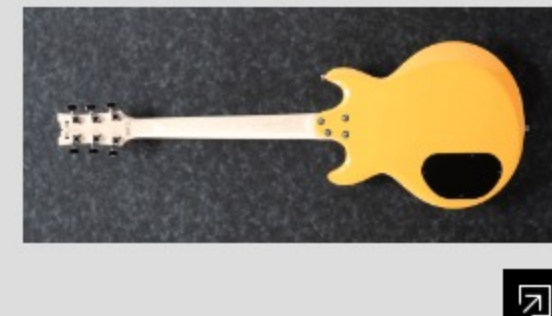

GAX30

MST : Mustard

COLOR VARIATION :

SHARE : [f](#) [t](#)

SPEC

SPEC

neck type	GAX / Maple neck
top/back/body	Poplar body
fretboard	Bound Treated New Zealand Pine / White block inlay
fret	Medium frets
bridge	Full Tune III bridge
tailpiece	Full Tune III tailpiece
neck pickup	Infinity R (H) neck pickup (Passive/Ceramic)
bridge pickup	Infinity R (H) bridge pickup (Passive/Ceramic)
hardware color	Chrome

NECK DIMENSIONS

Scale :	628mm/24.7"
a : Width	43mm at NUT
b : Width	56mm at 22F
c : Thickness	20mm at 1F
d : Thickness	22mm at 12F
Radius :	305mmR

SWITCHING SYSTEM

CONTROLS

OTHERS

Recommended Case IGB510_BK