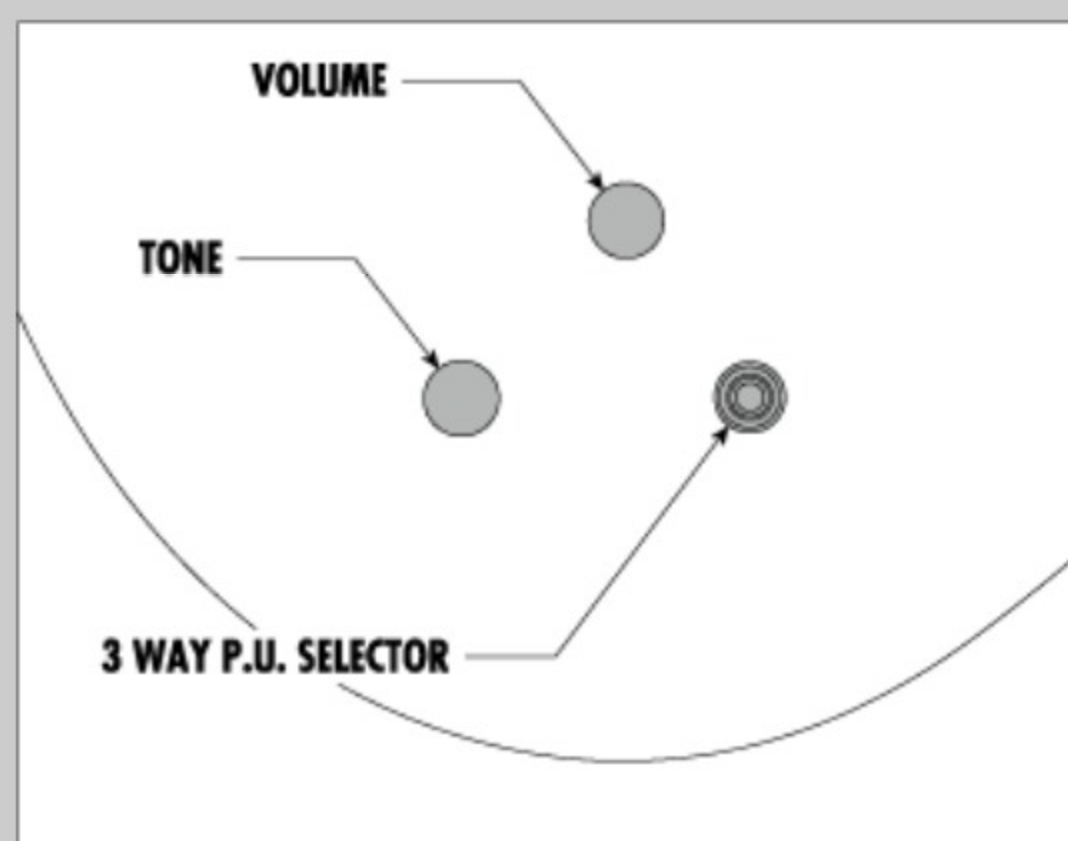

GAX30

MST : Mustard

COLOR VARIATION :

SHARE : [f](#) [t](#)

SPEC

SPEC

neck type	GAX / Maple neck
top/back/body	Poplar body
fretboard	Bound Treated New Zealand Pine / White block inlay
fret	Medium frets
bridge	Full Tune III bridge
tailpiece	Full Tune III tailpiece
neck pickup	Infinity R (H) neck pickup (Passive/Ceramic)
bridge pickup	Infinity R (H) bridge pickup (Passive/Ceramic)
hardware color	Chrome

NECK DIMENSIONS

Scale :	628mm/24.7"
a : Width	43mm at NUT
b : Width	56mm at 22F
c : Thickness	20mm at 1F
d : Thickness	22mm at 12F
Radius :	305mmR

SWITCHING SYSTEM

CONTROLS

OTHERS

Recommended Case IGB510_BK