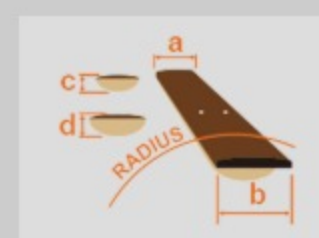

GAX30

MST : Mustard

COLOR VARIATION :

SHARE : [f](#) [t](#)

SPEC

SPEC

neck type	GAX / Maple neck
top/back/body	Poplar body
fretboard	Bound Treated New Zealand Pine / White block inlay
fret	Medium frets
bridge	Full Tune III bridge
tailpiece	Full Tune III tailpiece
neck pickup	Infinity R (H) neck pickup (Passive/Ceramic)
bridge pickup	Infinity R (H) bridge pickup (Passive/Ceramic)
hardware color	Chrome

NECK DIMENSIONS

Scale :	628mm/24.7"
a : Width	43mm at NUT
b : Width	56mm at 22F
c : Thickness	20mm at 1F
d : Thickness	22mm at 12F
Radius :	305mmR

SWITCHING SYSTEM

CONTROLS

OTHERS

Recommended Case IGB510_BK