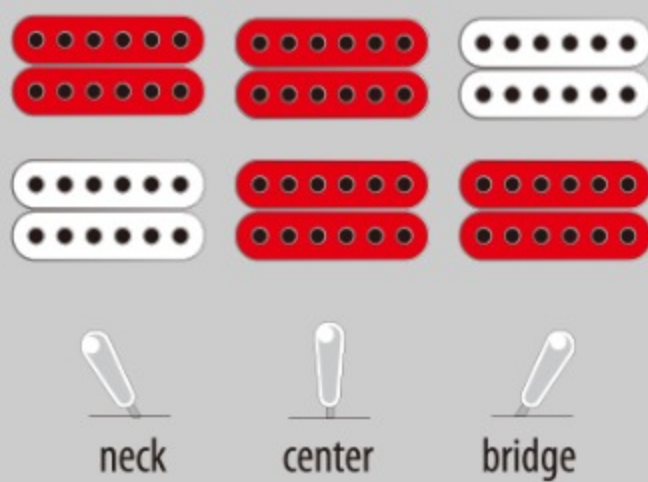

GAX30

BKN : Black Night

COLOR VARIATION :

SHARE :

SPEC

SPEC

neck type	GAX / Maple neck
top/back/body	Basswood body
fretboard	Jatoba fretboard / White block inlay
fret	Medium frets
number of frets	22
bridge	Full Tune III bridge
string space	10.5mm
tailpiece	Full Tune III
neck pickup	Infinity R (H) neck pickup (Passive/Ceramic)
bridge pickup	Infinity R (H) bridge pickup (Passive/Ceramic)
factory tuning	1E,2B,3G,4D,5A,6E
strings	-
string gauge	.010/.013/.017/.026/.036/.046
nut	Plastic
hardware color	Chrome

NECK DIMENSIONS

Scale : 628mm/24.7"

a : Width 43mm at NUT

b : Width 56mm at 22F

c : Thickness 20mm at 1F

d : Thickness 22mm at 12F

Radius : 305mmR

SWITCHING SYSTEM