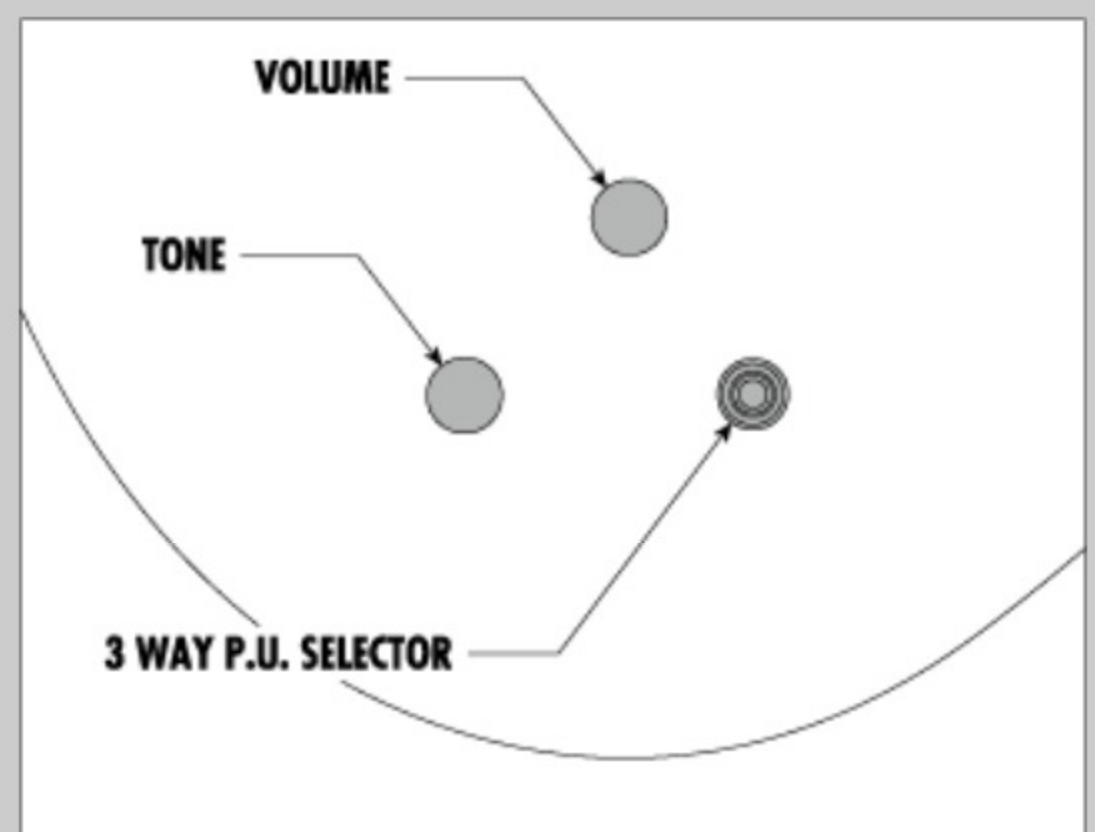

CONTROLS

OTHERS

Recommended Bag IGB540-BK