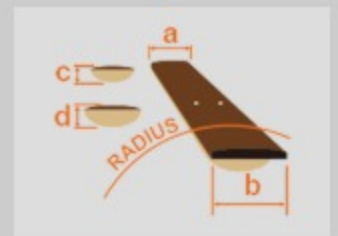

GAX30

BKN : Black Night

COLOR VARIATION :

SHARE :

SPEC

SPEC

neck type	GAX / Maple neck
top/back/body	Basswood body
fretboard	Jatoba fretboard / White block inlay
fret	Medium frets
number of frets	22
bridge	Full Tune III bridge
string space	10.5mm
tailpiece	Full Tune III
neck pickup	Infinity R (H) neck pickup (Passive/Ceramic)
bridge pickup	Infinity R (H) bridge pickup (Passive/Ceramic)
factory tuning	1E,2B,3G,4D,5A,6E
strings	-
string gauge	.010/.013/.017/.026/.036/.046
nut	Plastic
hardware color	Chrome

NECK DIMENSIONS

Scale : 628mm/24.7"

a : Width 43mm at NUT

b : Width 56mm at 22F

c : Thickness 20mm at 1F

d : Thickness 22mm at 12F

Radius : 305mmR

SWITCHING SYSTEM