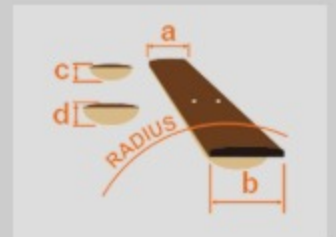

GAX30

TCR : Transparent Cherry

COLOR VARIATION :

SHARE :  

SPEC

SPEC

neck type	GAX / Maple neck
top/back/body	Basswood body
fretboard	Jatoba fretboard / White block inlay
fret	Medium frets
number of frets	22
bridge	Gibraltar Performer bridge
string space	10.5mm
tailpiece	Quik Change III tailpiece
neck pickup	Infinity R (H) neck pickup (Passive/Ceramic)
bridge pickup	Infinity R (H) bridge pickup (Passive/Ceramic)
factory tuning	1E,2B,3G,4D,5A,6E
string gauge	.010/.013/.017/.026/.036/.046
hardware color	Chrome

NECK DIMENSIONS

Scale :	628mm/24.7"
a : Width	43mm at NUT
b : Width	56mm at 22F
c : Thickness	20mm at 1F
d : Thickness	22mm at 12F
Radius :	305mmR

SWITCHING SYSTEM

CONTROLS