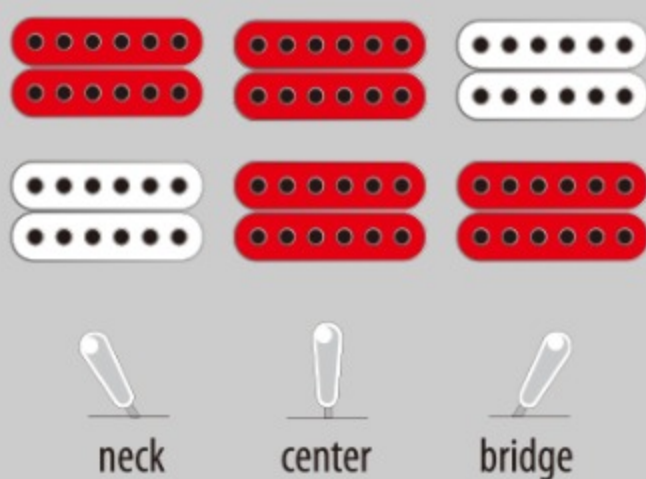

GAX30

TCR : Transparent Cherry

COLOR VARIATION :

SHARE :  

SPEC

SPEC

neck type	GAX / Maple neck
top/back/body	Basswood body
fretboard	Jatoba fretboard / White block inlay
fret	Medium frets
number of frets	22
bridge	Gibraltar Performer bridge
string space	10.5mm
tailpiece	Quik Change III tailpiece
neck pickup	Infinity R (H) neck pickup (Passive/Ceramic)
bridge pickup	Infinity R (H) bridge pickup (Passive/Ceramic)
factory tuning	1E,2B,3G,4D,5A,6E
string gauge	.010/.013/.017/.026/.036/.046
hardware color	Chrome

NECK DIMENSIONS

Scale :	628mm/24.7"
a : Width	43mm at NUT
b : Width	56mm at 22F
c : Thickness	20mm at 1F
d : Thickness	22mm at 12F
Radius :	305mmR

SWITCHING SYSTEM

CONTROLS