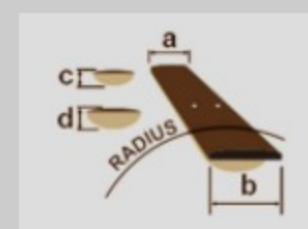

GAX30

COLOR VARIATION :

TCR : Transparent Cherry

SHARE :  

SPEC

SPECS

neck type	GAX / Maple neck
top/back/body	Poplar body
fretboard	Bound Jatoba fretboard / White block inlay
fret	Medium frets
number of frets	22
bridge	Gibraltar Performer bridge
string space	10.5mm
tailpiece	Quik Change III tailpiece
neck pickup	Infinity R (H) neck pickup (Passive/Ceramic)
bridge pickup	Infinity R (H) bridge pickup (Passive/Ceramic)
factory tuning	1E,2B,3G,4D,5A,6E
string gauge	.010/.013/.017/.026/.036/.046
hardware color	Chrome

NECK DIMENSIONS

Scale :	628mm/24.75"
a : Width	43mm at NUT
b : Width	56mm at 22F
c : Thickness	20mm at 1F
d : Thickness	22mm at 12F
Radius :	305mmR

DESCRIPTION +

SWITCHING SYSTEM

DESCRIPTION

+

CONTROLS

DESCRIPTION