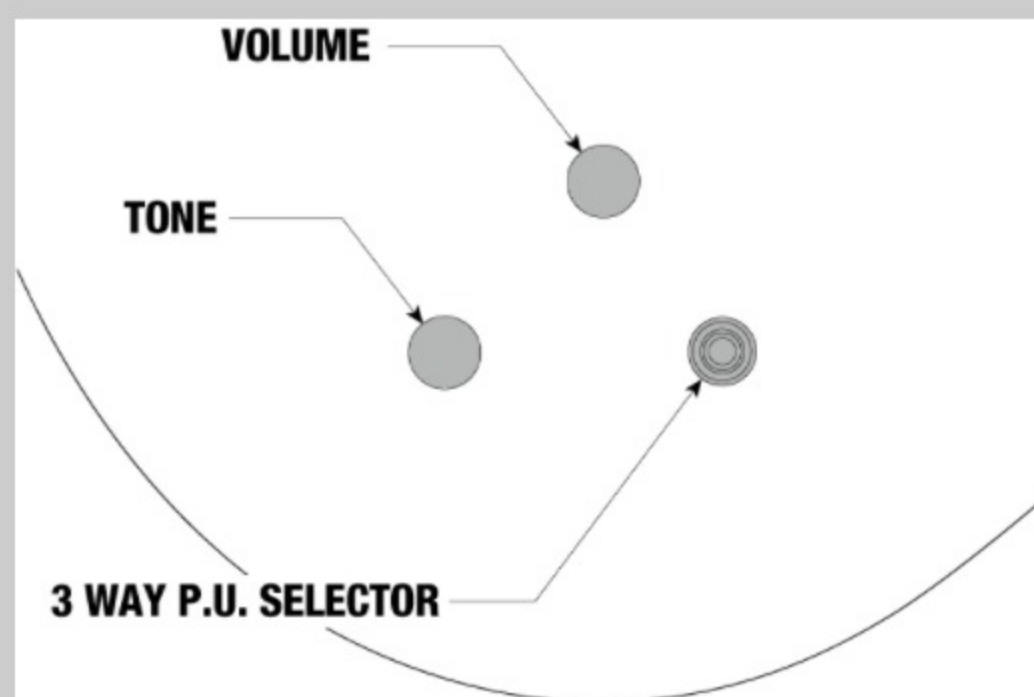

GAX30

COLOR VARIATION :

TCR : Transparent Cherry

SHARE :  

SPEC

SPECS

neck type	GAX / Maple neck
top/back/body	Poplar body
fretboard	Bound Jatoba fretboard / White block inlay
fret	Medium frets
number of frets	22
bridge	Gibraltar Performer bridge
string space	10.5mm
tailpiece	Quik Change III tailpiece
neck pickup	Infinity R (H) neck pickup (Passive/Ceramic)
bridge pickup	Infinity R (H) bridge pickup (Passive/Ceramic)
factory tuning	1E,2B,3G,4D,5A,6E
string gauge	.010/.013/.017/.026/.036/.046
hardware color	Chrome

NECK DIMENSIONS

Scale :	628mm/24.75"
a : Width	43mm at NUT
b : Width	56mm at 22F
c : Thickness	20mm at 1F
d : Thickness	22mm at 12F
Radius :	305mmR

DESCRIPTION +

SWITCHING SYSTEM

DESCRIPTION

+

CONTROLS

DESCRIPTION