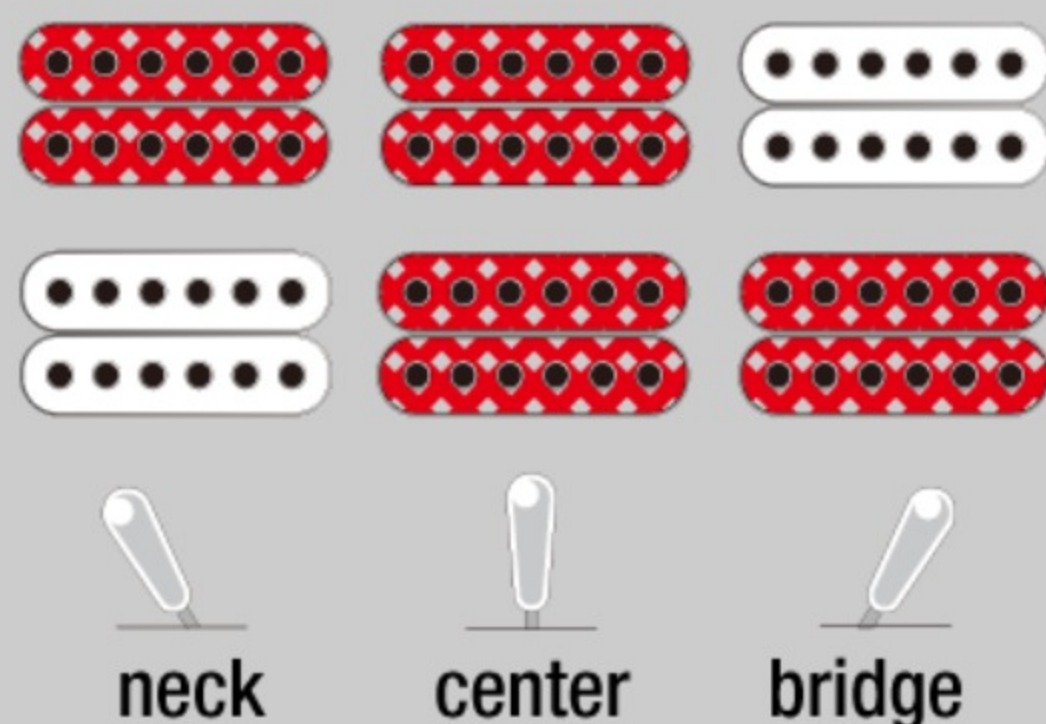

GAX30

COLOR VARIATION :

TCR : Transparent Cherry

SHARE :  

SPEC

SPECS

neck type	GAX / Maple neck
top/back/body	Poplar body
fretboard	Bound Jatoba fretboard / White block inlay
fret	Medium frets
number of frets	22
bridge	Gibraltar Performer bridge
string space	10.5mm
tailpiece	Quik Change III tailpiece
neck pickup	Infinity R (H) neck pickup (Passive/Ceramic)
bridge pickup	Infinity R (H) bridge pickup (Passive/Ceramic)
factory tuning	1E,2B,3G,4D,5A,6E
string gauge	.010/.013/.017/.026/.036/.046
hardware color	Chrome

NECK DIMENSIONS

Scale :	628mm/24.75"
a : Width	43mm at NUT
b : Width	56mm at 22F
c : Thickness	20mm at 1F
d : Thickness	22mm at 12F
Radius :	305mmR

DESCRIPTION +

SWITCHING SYSTEM

DESCRIPTION

+

CONTROLS

DESCRIPTION