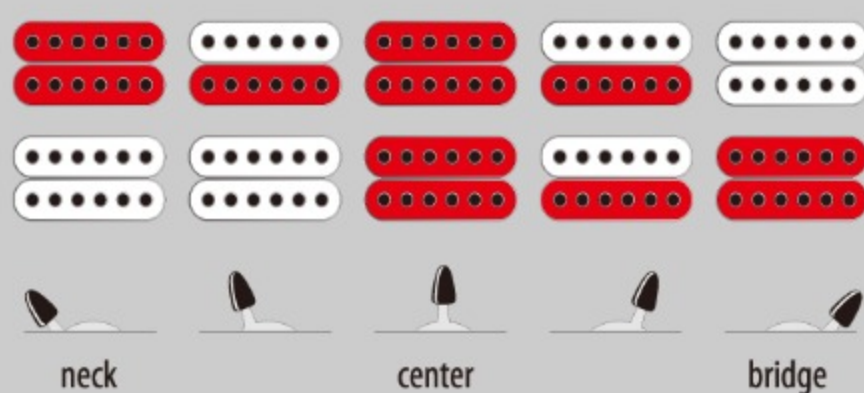

GFR121EX

BKN : Black Night

COLOR VARIATION :

SHARE :  

SPEC

SPEC

neck type	GFR / Maple neck
top/back/body	Poplar body
fretboard	Treated New Zealand Pine / White dot inlay
fret	Jumbo frets
bridge	Fixed bridge
neck pickup	Infinity R (H) neck pickup (Passive/Ceramic)
bridge pickup	Infinity R (H) bridge pickup (Passive/Ceramic)
factory tuning	1E, 2B, 3G, 4D, 5A, 6E
string gauge	.009/.011/.016/.024/.032/.042
hardware color	Black

NECK DIMENSIONS

Scale :	648mm/25.5"
a : Width	43mm at NUT
b : Width	58mm at 24F
c : Thickness	19.5mm at 1F
d : Thickness	21.5mm at 12F
Radius :	400mmR

SWITCHING SYSTEM

CONTROLS