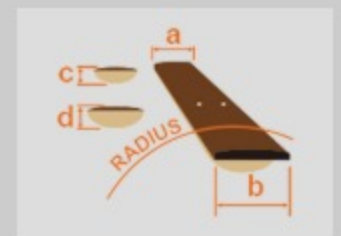

GFR121EX

BKN : Black Night

COLOR VARIATION :

SHARE :  

SPEC

SPEC

neck type	GFR / Maple neck
top/back/body	Poplar body
fretboard	Treated New Zealand Pine / White dot inlay
fret	Jumbo frets
bridge	Fixed bridge
neck pickup	Infinity R (H) neck pickup (Passive/Ceramic)
bridge pickup	Infinity R (H) bridge pickup (Passive/Ceramic)
factory tuning	1E, 2B, 3G, 4D, 5A, 6E
string gauge	.009/.011/.016/.024/.032/.042
hardware color	Black

NECK DIMENSIONS

Scale :	648mm/25.5"
a : Width	43mm at NUT
b : Width	58mm at 24F
c : Thickness	19.5mm at 1F
d : Thickness	21.5mm at 12F
Radius :	400mmR

SWITCHING SYSTEM

CONTROLS