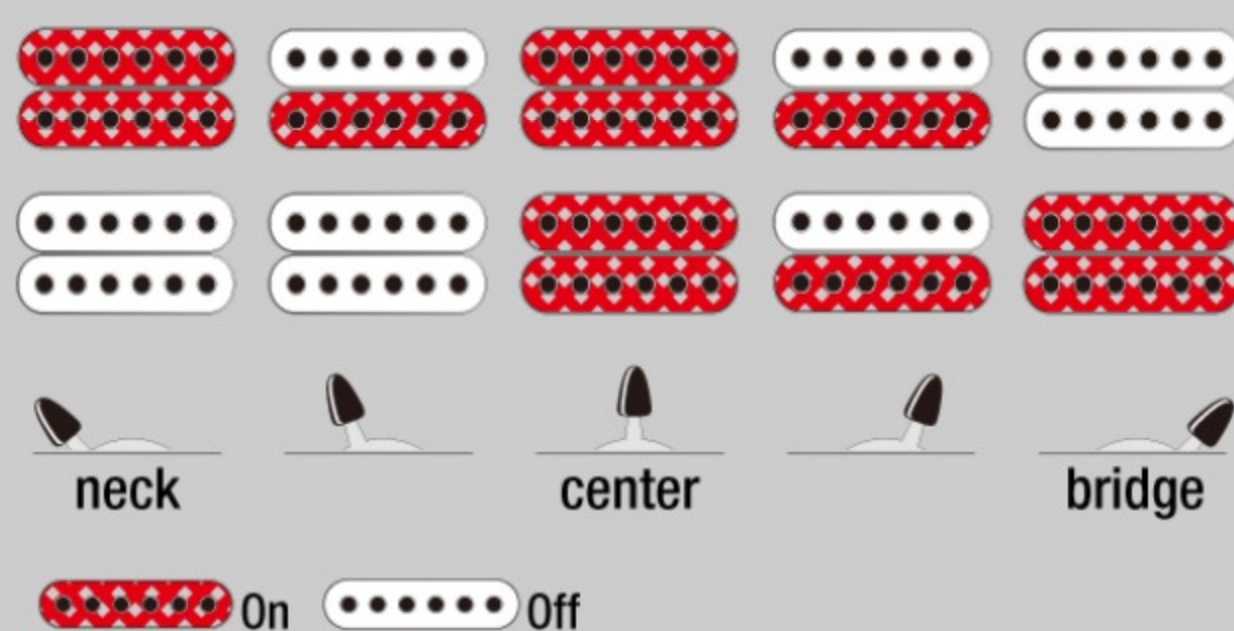

GRG120QASP

COLOR VARIATION : 

BGD : Blue Gradation

SHARE :  

SPEC

SPECS

neck type	GRG / Maple neck
top/back/body	Quilted Maple Art Grain top / Poplar body
fretboard	Bound Purpleheart fretboard / White dot inlay
fret	Jumbo frets
number of frets	24
bridge	T102 tremolo bridge
string space	10.5mm
neck pickup	Infinity R (H) neck pickup (Passive/Ceramic)
bridge pickup	Infinity R (H) bridge pickup (Passive/Ceramic)
factory tuning	1E,2B,3G,4D,5A,6E
string gauge	.009/.011/.016/.024/.032/.042
hardware color	Black

NECK DIMENSIONS

Scale :	648mm/25.5"
a : Width	43mm at NUT
b : Width	58mm at 24F
c : Thickness	19.5mm at 1F
d : Thickness	21.5mm at 12F
Radius :	400mmR

DESCRIPTION +

SWITCHING SYSTEM

DESCRIPTION +

CONTROLS

DESCRIPTION +

OTHER FEATURES

Recommended Case M300C