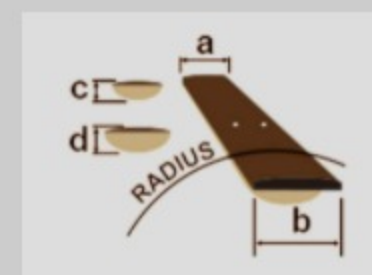

GRG120QASP

COLOR VARIATION : 

BGD : Blue Gradation

SHARE :  

SPEC

SPECS

neck type	GRG / Maple neck
top/back/body	Quilted Maple Art Grain top / Poplar body
fretboard	Bound Purpleheart fretboard / White dot inlay
fret	Jumbo frets
number of frets	24
bridge	T102 tremolo bridge
string space	10.5mm
neck pickup	Infinity R (H) neck pickup (Passive/Ceramic)
bridge pickup	Infinity R (H) bridge pickup (Passive/Ceramic)
factory tuning	1E,2B,3G,4D,5A,6E
string gauge	.009/.011/.016/.024/.032/.042
hardware color	Black

NECK DIMENSIONS

Scale :	648mm/25.5"
a : Width	43mm at NUT
b : Width	58mm at 24F
c : Thickness	19.5mm at 1F
d : Thickness	21.5mm at 12F
Radius :	400mmR

DESCRIPTION +

SWITCHING SYSTEM

DESCRIPTION +

CONTROLS

DESCRIPTION +