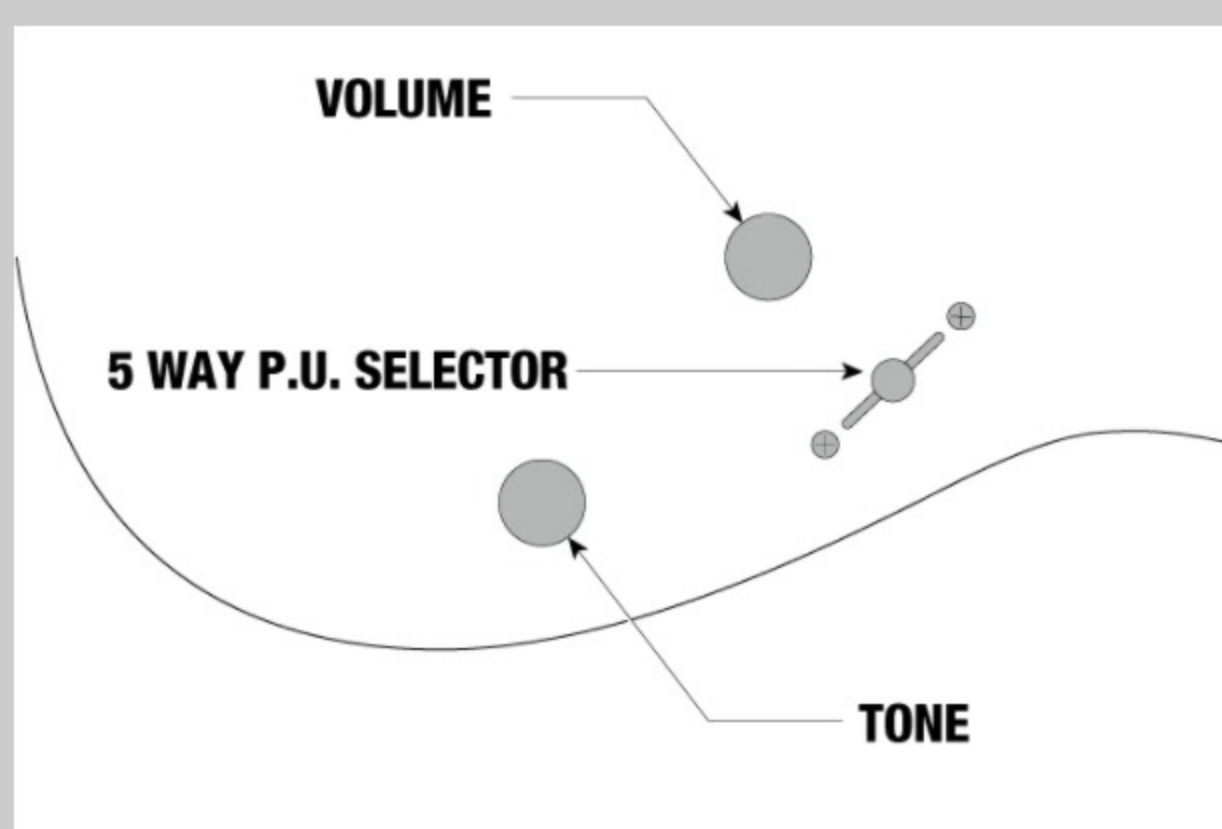

GRG120QASP

COLOR VARIATION : 

BGD : Blue Gradation

SHARE :  

SPEC

SPECS

neck type	GRG / Maple neck
top/back/body	Quilted Maple Art Grain top / Poplar body
fretboard	Bound Purpleheart fretboard / White dot inlay
fret	Jumbo frets
number of frets	24
bridge	T102 tremolo bridge
string space	10.5mm
neck pickup	Infinity R (H) neck pickup (Passive/Ceramic)
bridge pickup	Infinity R (H) bridge pickup (Passive/Ceramic)
factory tuning	1E,2B,3G,4D,5A,6E
string gauge	.009/.011/.016/.024/.032/.042
hardware color	Black

NECK DIMENSIONS

Scale :	648mm/25.5"
a : Width	43mm at NUT
b : Width	58mm at 24F
c : Thickness	19.5mm at 1F
d : Thickness	21.5mm at 12F
Radius :	400mmR

DESCRIPTION +

SWITCHING SYSTEM

DESCRIPTION +

CONTROLS

DESCRIPTION +