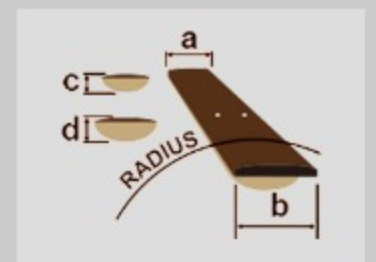

# GRG120QASP

COLOR VARIATION :

BGD : Blue Gradation

SHARE :

### SPECS

neck type	GRG / Maple neck
top/back/body	Quilted Maple Art Grain top / Poplar body
fretboard	Bound Purpleheart fretboard / White dot inlay
fret	Jumbo frets
number of frets	24
bridge	T102 bridge
string space	10.5mm
neck pickup	Infinity R (H) neck pickup (Passive/Ceramic)
bridge pickup	Infinity R (H) bridge pickup (Passive/Ceramic)
factory tuning	1E,2B,3G,4D,5A,6E
string gauge	.009/.011/.016/.024/.032/.042
hardware color	Black

### NECK DIMENSIONS

Scale :	648mm/25.5"
a : Width	43mm at NUT
b : Width	58mm at 24F
c : Thickness	19.5mm at 1F
d : Thickness	21.5mm at 12F
Radius :	400mmR

DESCRIPTION +