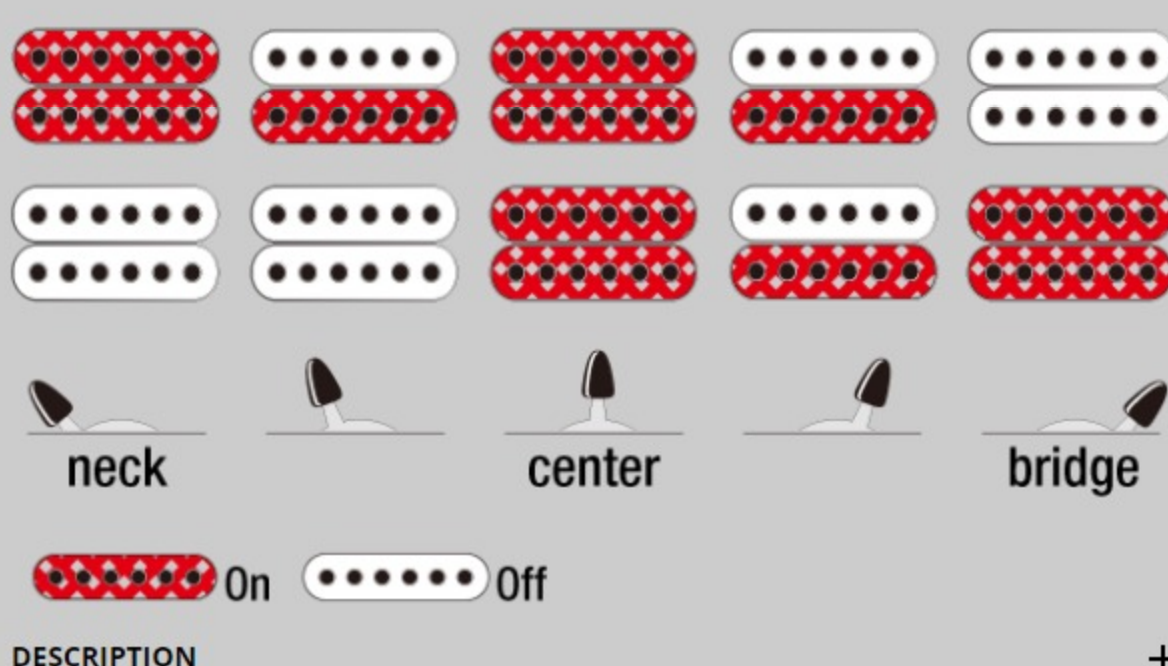

# GRG120QASP

COLOR VARIATION :

BGD : Blue Gradation

SHARE :

### SPECS

neck type	GRG / Maple neck
top/back/body	Quilted Maple Art Grain top / Poplar body
fretboard	Bound Purpleheart fretboard / White dot inlay
fret	Jumbo frets
number of frets	24
bridge	T102 bridge
string space	10.5mm
neck pickup	Infinity R (H) neck pickup (Passive/Ceramic)
bridge pickup	Infinity R (H) bridge pickup (Passive/Ceramic)
factory tuning	1E,2B,3G,4D,5A,6E
string gauge	.009/.011/.016/.024/.032/.042
hardware color	Black

### SWITCHING SYSTEM

DESCRIPTION

+