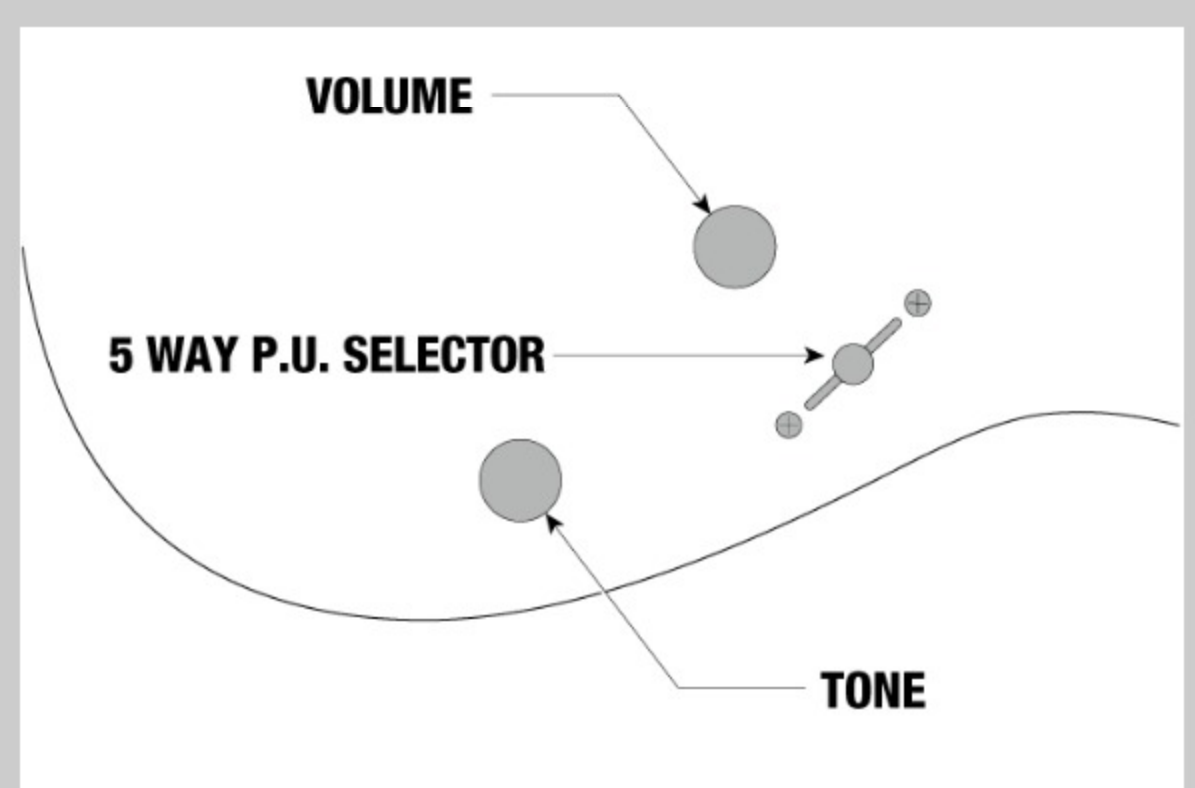

# GRG120QASP

COLOR VARIATION :

BGD : Blue Gradation

SHARE :

### NECK DIMENSIONS

Scale :	648mm/25.5"
a : Width	43mm at NUT
b : Width	58mm at 24F
c : Thickness	19.5mm at 1F
d : Thickness	21.5mm at 12F
Radius :	400mmR

DESCRIPTION +

### SWITCHING SYSTEM

DESCRIPTION

+

### CONTROLS

DESCRIPTION

+