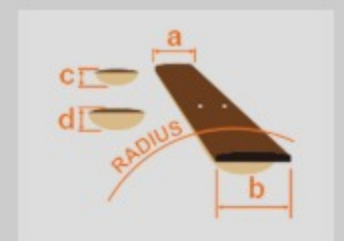

GRG120QH

TKS : Transparent Black Sunburst

COLOR VARIATION :

SHARE :  

SPEC

SPEC

neck type	GRG / Maple neck
top/back/body	Quilted Ash top / Poplar body
fretboard	Treated New Zealand Pine fretboard / White dot inlay
fret	Jumbo frets
number of frets	24
bridge	Ibanez T102 tremolo bridge
string space	10.5mm
neck pickup	Infinity R (H) neck pickup (Passive/Ceramic)
bridge pickup	Infinity R (H) bridge pickup (Passive/Ceramic)
factory tuning	1E,2B,3G,4D,5A,6E
strings	-
string gauge	.009/.011/.016/.024/.032/.042
nut	Plastic
hardware color	Black

NECK DIMENSIONS

Scale :	648mm/25.5"
a : Width	43mm at NUT
b : Width	58mm at 24F
c : Thickness	19.5mm at 1F
d : Thickness	21.5mm at 12F
Radius :	400mmR

SWITCHING SYSTEM

CONTROLS

OTHERS

Recommended Case W250C