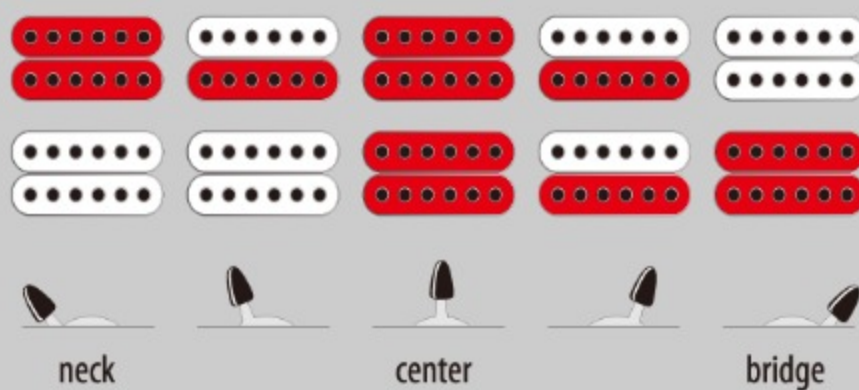

GRG120QH

TKS : Transparent Black Sunburst

COLOR VARIATION :

SHARE :  

SPEC

SPEC

neck type	GRG / Maple neck
top/back/body	Quilted Ash top / Poplar body
fretboard	Treated New Zealand Pine fretboard / White dot inlay
fret	Jumbo frets
number of frets	24
bridge	Ibanez T102 tremolo bridge
string space	10.5mm
neck pickup	Infinity R (H) neck pickup (Passive/Ceramic)
bridge pickup	Infinity R (H) bridge pickup (Passive/Ceramic)
factory tuning	1E,2B,3G,4D,5A,6E
strings	-
string gauge	.009/.011/.016/.024/.032/.042
nut	Plastic
hardware color	Black

NECK DIMENSIONS

Scale :	648mm/25.5"
a : Width	43mm at NUT
b : Width	58mm at 24F
c : Thickness	19.5mm at 1F
d : Thickness	21.5mm at 12F
Radius :	400mmR

SWITCHING SYSTEM

CONTROLS

OTHERS

Recommended Case W250C