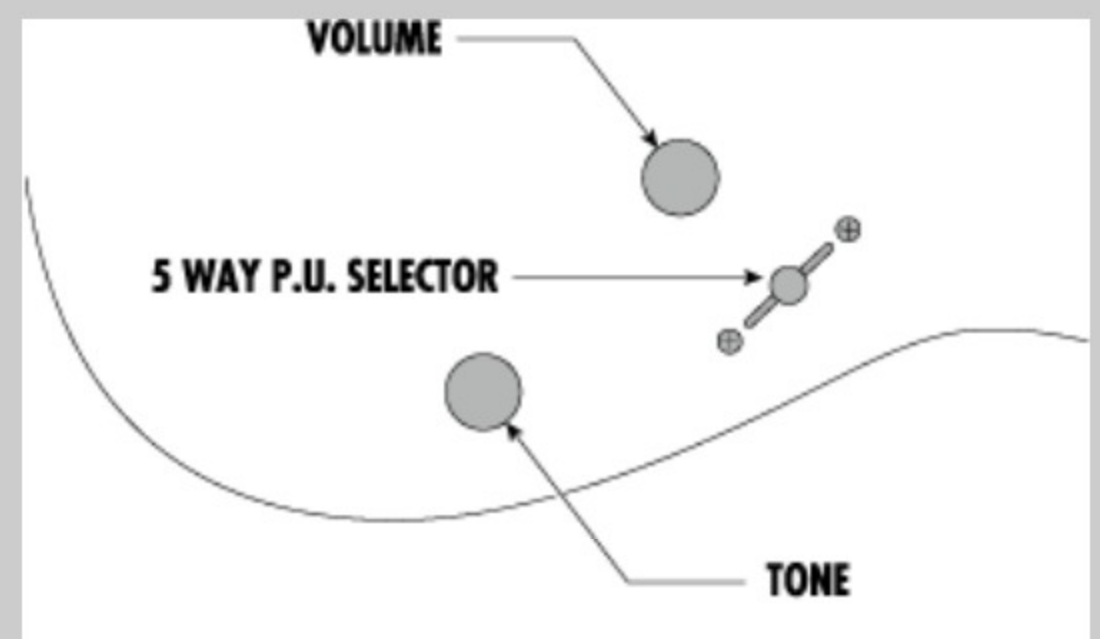

GRG120QH

TKS : Transparent Black Sunburst

COLOR VARIATION :

SHARE :  

SPEC

SPEC

neck type	GRG / Maple neck
top/back/body	Quilted Ash top / Poplar body
fretboard	Treated New Zealand Pine fretboard / White dot inlay
fret	Jumbo frets
number of frets	24
bridge	Ibanez T102 tremolo bridge
string space	10.5mm
neck pickup	Infinity R (H) neck pickup (Passive/Ceramic)
bridge pickup	Infinity R (H) bridge pickup (Passive/Ceramic)
factory tuning	1E,2B,3G,4D,5A,6E
strings	-
string gauge	.009/.011/.016/.024/.032/.042
nut	Plastic
hardware color	Black

NECK DIMENSIONS

Scale :	648mm/25.5"
a : Width	43mm at NUT
b : Width	58mm at 24F
c : Thickness	19.5mm at 1F
d : Thickness	21.5mm at 12F
Radius :	400mmR

SWITCHING SYSTEM

CONTROLS

OTHERS

Recommended Case W250C