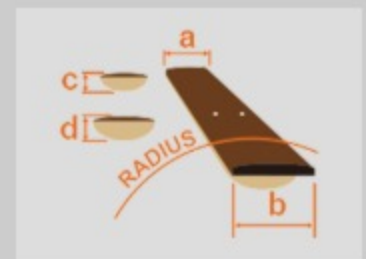

GRG120QH

TKS : Transparent Black Sunburst

COLOR VARIATION :

SHARE :  

SPEC

SPEC

neck type	GRG / Maple neck
top/back/body	Quilted Ash top / Poplar body
fretboard	Bound Purpleheart fretboard / White dot inlay
fret	Jumbo frets
number of frets	24
bridge	T102 tremolo bridge
string space	10.5mm
neck pickup	Infinity R (H) neck pickup (Passive/Ceramic)
bridge pickup	Infinity R (H) bridge pickup (Passive/Ceramic)
factory tuning	1E,2B,3G,4D,5A,6E
string gauge	.009/.011/.016/.024/.032/.042
hardware color	Black

NECK DIMENSIONS

Scale :	648mm/25.5"
a : Width	43mm at NUT
b : Width	58mm at 24F
c : Thickness	19.5mm at 1F
d : Thickness	21.5mm at 12F
Radius :	400mmR

SWITCHING SYSTEM

CONTROLS

OTHERS

Recommended Case W250C