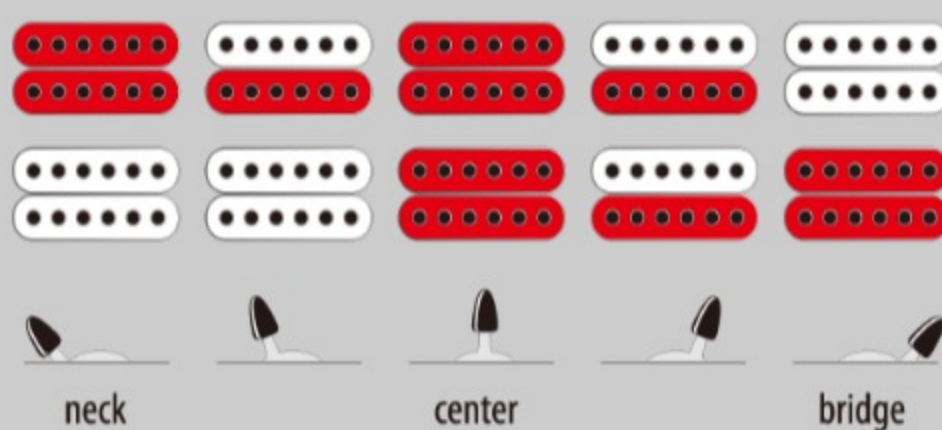

GRG120QH

TKS : Transparent Black Sunburst

COLOR VARIATION :

SHARE :  

SPEC

SPEC

neck type	GRG / Maple neck
top/back/body	Quilted Ash top / Poplar body
fretboard	Bound Purpleheart fretboard / White dot inlay
fret	Jumbo frets
number of frets	24
bridge	T102 tremolo bridge
string space	10.5mm
neck pickup	Infinity R (H) neck pickup (Passive/Ceramic)
bridge pickup	Infinity R (H) bridge pickup (Passive/Ceramic)
factory tuning	1E,2B,3G,4D,5A,6E
string gauge	.009/.011/.016/.024/.032/.042
hardware color	Black

NECK DIMENSIONS

Scale :	648mm/25.5"
a : Width	43mm at NUT
b : Width	58mm at 24F
c : Thickness	19.5mm at 1F
d : Thickness	21.5mm at 12F
Radius :	400mmR

SWITCHING SYSTEM

CONTROLS

OTHERS

Recommended Case W250C