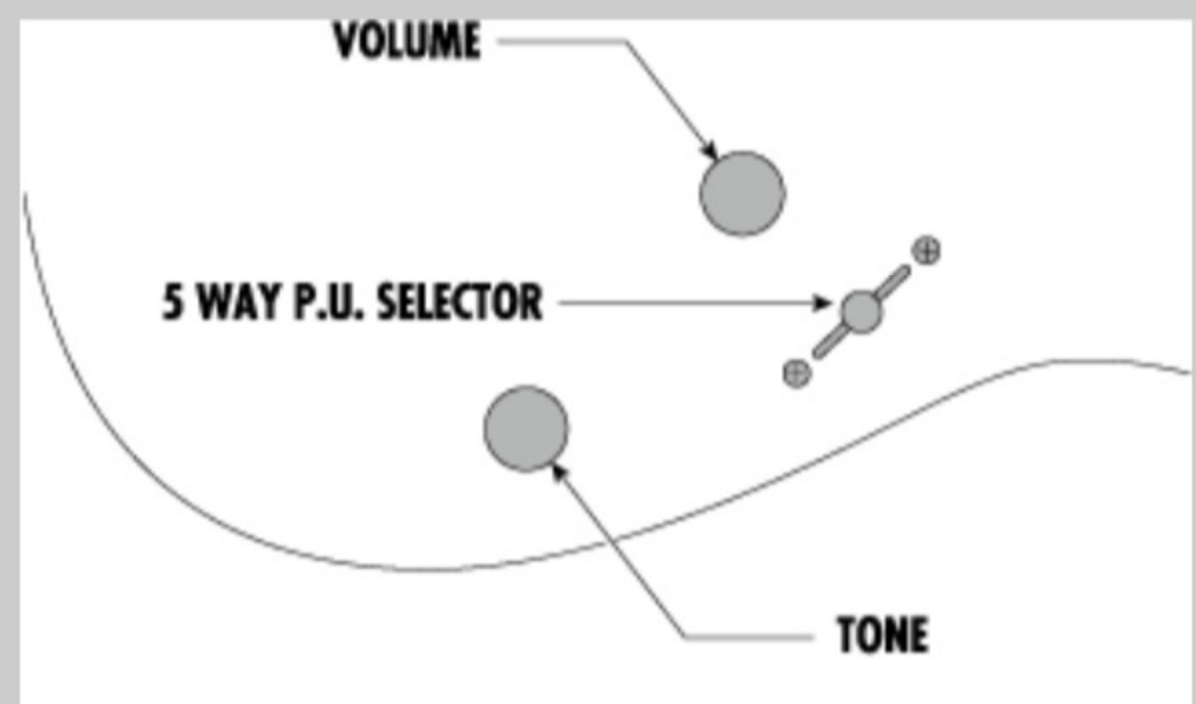

GRG120QH

TKS : Transparent Black Sunburst

COLOR VARIATION :

SHARE :  

SPEC

SPEC

neck type	GRG / Maple neck
top/back/body	Quilted Ash top / Poplar body
fretboard	Bound Purpleheart fretboard / White dot inlay
fret	Jumbo frets
number of frets	24
bridge	T102 tremolo bridge
string space	10.5mm
neck pickup	Infinity R (H) neck pickup (Passive/Ceramic)
bridge pickup	Infinity R (H) bridge pickup (Passive/Ceramic)
factory tuning	1E,2B,3G,4D,5A,6E
string gauge	.009/.011/.016/.024/.032/.042
hardware color	Black

NECK DIMENSIONS

Scale :	648mm/25.5"
a : Width	43mm at NUT
b : Width	58mm at 24F
c : Thickness	19.5mm at 1F
d : Thickness	21.5mm at 12F
Radius :	400mmR

SWITCHING SYSTEM

CONTROLS

OTHERS

Recommended Case W250C