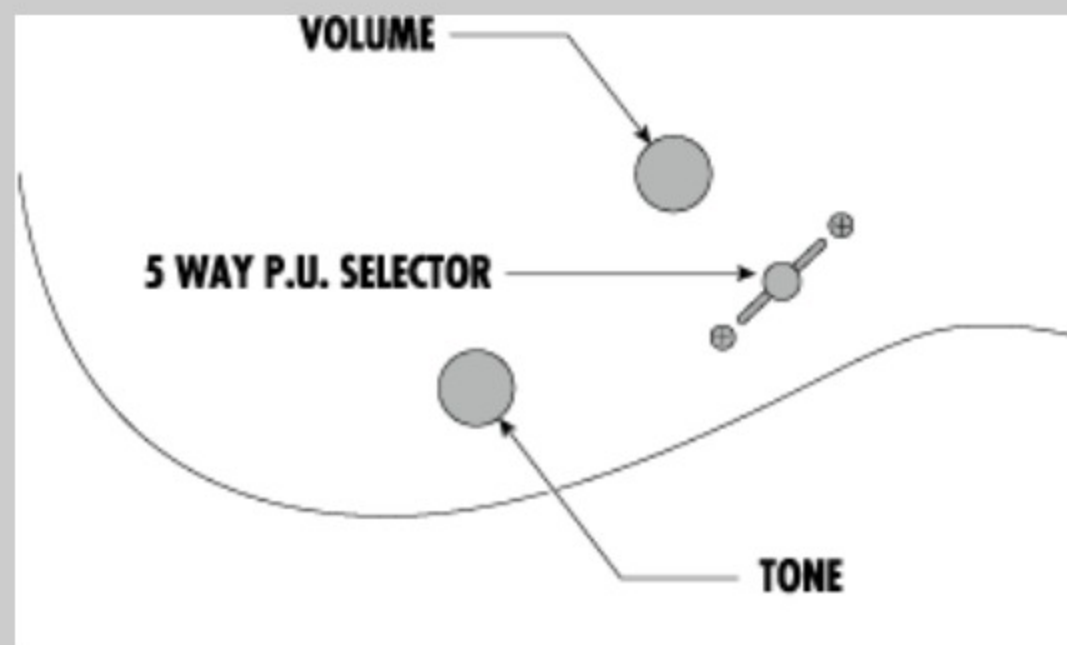

GRG120ZW

NGT : Natural Gray Burst

COLOR VARIATION :

SHARE :  

SPEC

SPEC

neck type	GRG / Maple neck
top/back/body	Zebrawood top / Poplar body
fretboard	Treated New Zealand Pine / White dot inlay
fret	Jumbo frets
bridge	Ibanez T102 tremolo bridge
neck pickup	Infinity R (H) neck pickup (Passive/Ceramic)
bridge pickup	Infinity R (H) bridge pickup (Passive/Ceramic)
hardware color	Black

NECK DIMENSIONS

Scale :	648mm/25.5"
a : Width	43mm at NUT
b : Width	58mm at 24F
c : Thickness	19.5mm at 1F
d : Thickness	21.5mm at 12F
Radius :	400mmR

SWITCHING SYSTEM

CONTROLS

OTHERS

Recommended Case W250C