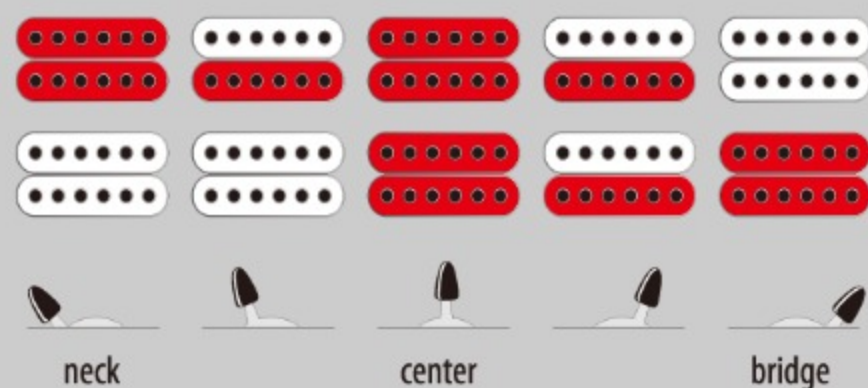

GRG120ZW

NGT : Natural Gray Burst

COLOR VARIATION :

SHARE :  

SPEC

SPEC

neck type	GRG / Maple neck
top/back/body	Zebrawood top / Poplar body
fretboard	Treated New Zealand Pine / White dot inlay
fret	Jumbo frets
bridge	Ibanez T102 tremolo bridge
neck pickup	Infinity R (H) neck pickup (Passive/Ceramic)
bridge pickup	Infinity R (H) bridge pickup (Passive/Ceramic)
hardware color	Black

NECK DIMENSIONS

Scale :	648mm/25.5"
a : Width	43mm at NUT
b : Width	58mm at 24F
c : Thickness	19.5mm at 1F
d : Thickness	21.5mm at 12F
Radius :	400mmR

SWITCHING SYSTEM

CONTROLS

OTHERS

Recommended Case W250C