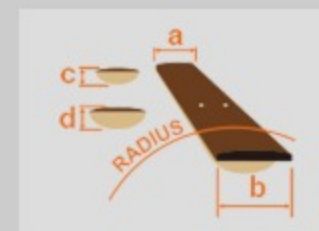

GRG120ZW

NGT : Natural Gray Burst

COLOR VARIATION :

SHARE :  

SPEC

SPEC

neck type	GRG / Maple neck
top/back/body	Zebrawood top / Poplar body
fretboard	Treated New Zealand Pine / White dot inlay
fret	Jumbo frets
bridge	Ibanez T102 tremolo bridge
neck pickup	Infinity R (H) neck pickup (Passive/Ceramic)
bridge pickup	Infinity R (H) bridge pickup (Passive/Ceramic)
hardware color	Black

NECK DIMENSIONS

Scale :	648mm/25.5"
a : Width	43mm at NUT
b : Width	58mm at 24F
c : Thickness	19.5mm at 1F
d : Thickness	21.5mm at 12F
Radius :	400mmR

SWITCHING SYSTEM

CONTROLS

OTHERS

Recommended Case W250C