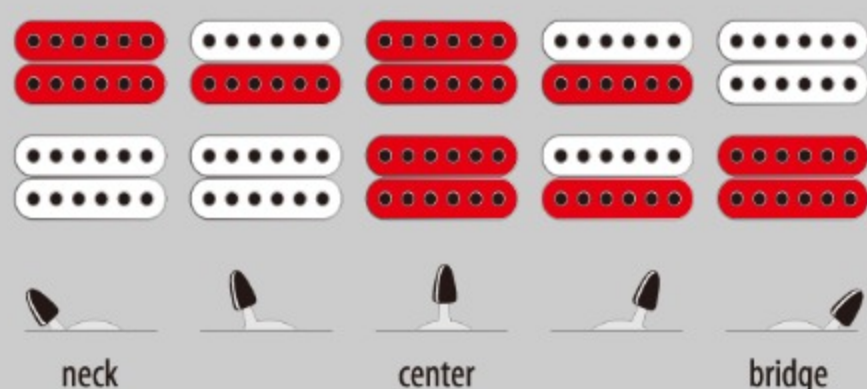

### SPEC

neck type	GRG / Maple neck
top/back/body	Poplar (Okoume for WNF) body
fretboard	Bound Treated New Zealand Pine / Sharktooth inlay
fret	Jumbo frets
bridge	Ibanez F106 bridge
neck pickup	IBZ-6 (H) neck pickup (Passive/Ceramic)
bridge pickup	IBZ-6 (H) bridge pickup (Passive/Ceramic)
hardware color	Black

### SWITCHING SYSTEM