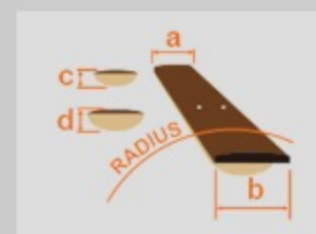

### NECK DIMENSIONS

Scale :	648mm/25.5"
a : Width	43mm at NUT
b : Width	58mm at 24F
c : Thickness	19.5mm at 1F
d : Thickness	21.5mm at 12F
Radius :	400mmR