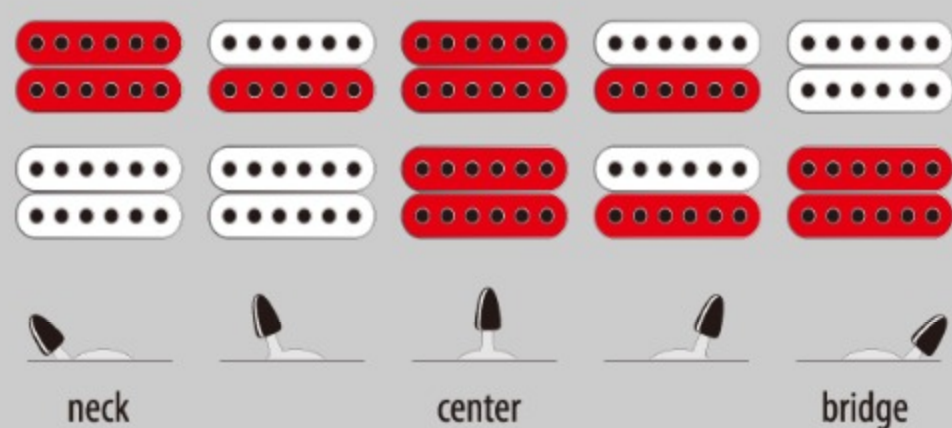

GRG121DX

MGS : Metallic Gray Sunburst

COLOR VARIATION : 

SHARE :  

SPEC

SPEC

neck type	GRG / Maple neck
top/back/body	Poplar body (WNF finish: Okoume body)
fretboard	Bound Purpleheart fretboard / White Sharktooth inlay
fret	Jumbo frets
number of frets	24
bridge	F106 bridge
string space	10.5mm
neck pickup	IBZ-6 (H) neck pickup (Passive/Ceramic)
bridge pickup	IBZ-6 (H) bridge pickup (Passive/Ceramic)
factory tuning	1E,2B,3G,4D,5A,6E
string gauge	.010/.013/.017/.026/.036/.046
hardware color	Black

NECK DIMENSIONS

Scale :	648mm/25.5"
a : Width	43mm at NUT
b : Width	58mm at 24F
c : Thickness	19.5mm at 1F
d : Thickness	21.5mm at 12F
Radius :	400mmR

SWITCHING SYSTEM

CONTROLS

OTHERS

Recommended Case W250C