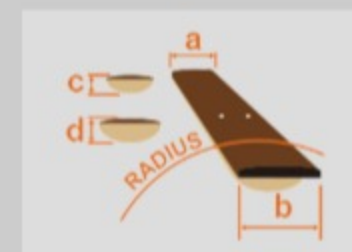

GRG121DX

MGS : Metallic Gray Sunburst

COLOR VARIATION : 

SHARE :  

SPEC

SPEC

neck type	GRG / Maple neck
top/back/body	Poplar body (WNF finish: Okoume body)
fretboard	Bound Purpleheart fretboard / White Sharktooth inlay
fret	Jumbo frets
number of frets	24
bridge	F106 bridge
string space	10.5mm
neck pickup	IBZ-6 (H) neck pickup (Passive/Ceramic)
bridge pickup	IBZ-6 (H) bridge pickup (Passive/Ceramic)
factory tuning	1E,2B,3G,4D,5A,6E
string gauge	.010/.013/.017/.026/.036/.046
hardware color	Black

NECK DIMENSIONS

Scale :	648mm/25.5"
a : Width	43mm at NUT
b : Width	58mm at 24F
c : Thickness	19.5mm at 1F
d : Thickness	21.5mm at 12F
Radius :	400mmR

SWITCHING SYSTEM

CONTROLS

OTHERS

Recommended Case W250C