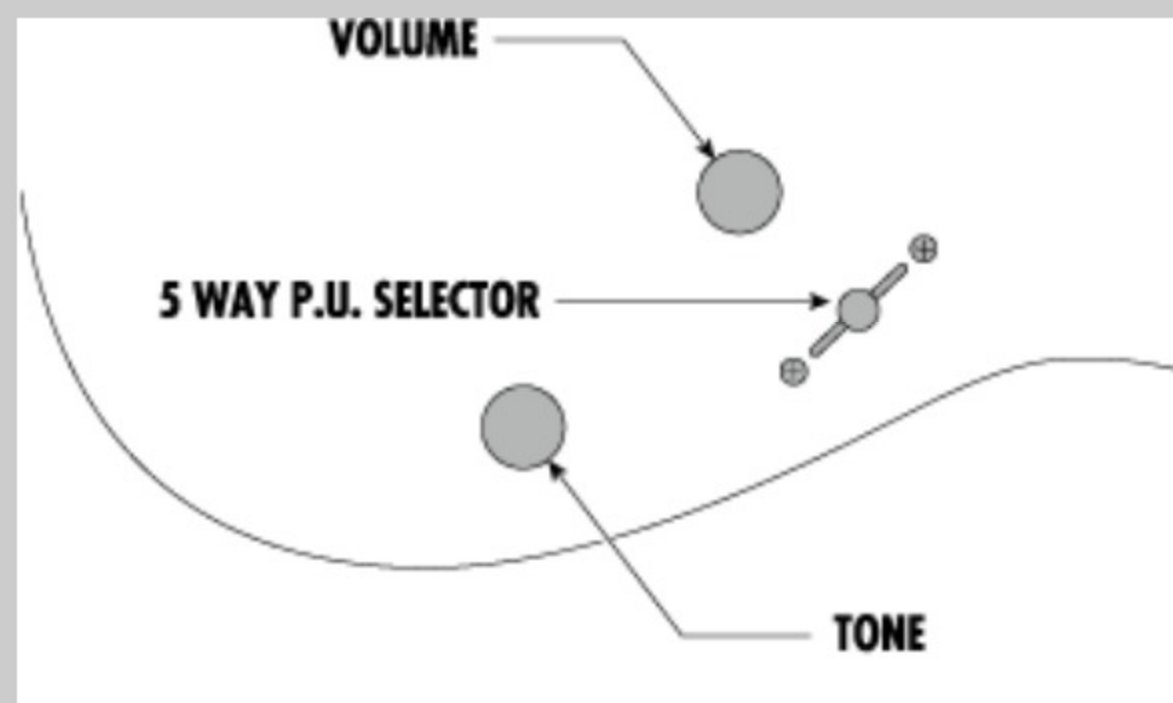

NECK DIMENSIONS

Scale :	648mm/25.5"
a : Width	43mm at NUT
b : Width	58mm at 24F
c : Thickness	19.5mm at 1F
d : Thickness	21.5mm at 12F
Radius :	400mmR

SWITCHING SYSTEM

CONTROLS

OTHERS

Recommended Case W250C