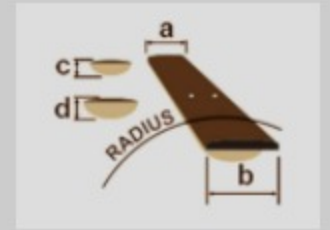

GRG121DX

COLOR VARIATION :

WNF : Walnut Flat

SHARE :

SPEC

SPECS

neck type	GRG / Maple neck
top/back/body	Okoume body
fretboard	Bound Purpleheart fretboard / White Sharktooth inlay
fret	Jumbo frets
number of frets	24
bridge	F106 bridge
string space	10.5mm
neck pickup	IBZ-6 (H) neck pickup (Passive/Ceramic)
bridge pickup	IBZ-6 (H) bridge pickup (Passive/Ceramic)
factory tuning	1E,2B,3G,4D,5A,6E
string gauge	.010/.013/.017/.026/.036/.046
hardware color	Black

NECK DIMENSIONS

Scale :	648mm/25.5"
a : Width	43mm at NUT
b : Width	58mm at 24F
c : Thickness	19.5mm at 1F
d : Thickness	21.5mm at 12F
Radius :	400mmR

DESCRIPTION +

SWITCHING SYSTEM

DESCRIPTION +

CONTROLS

DESCRIPTION +