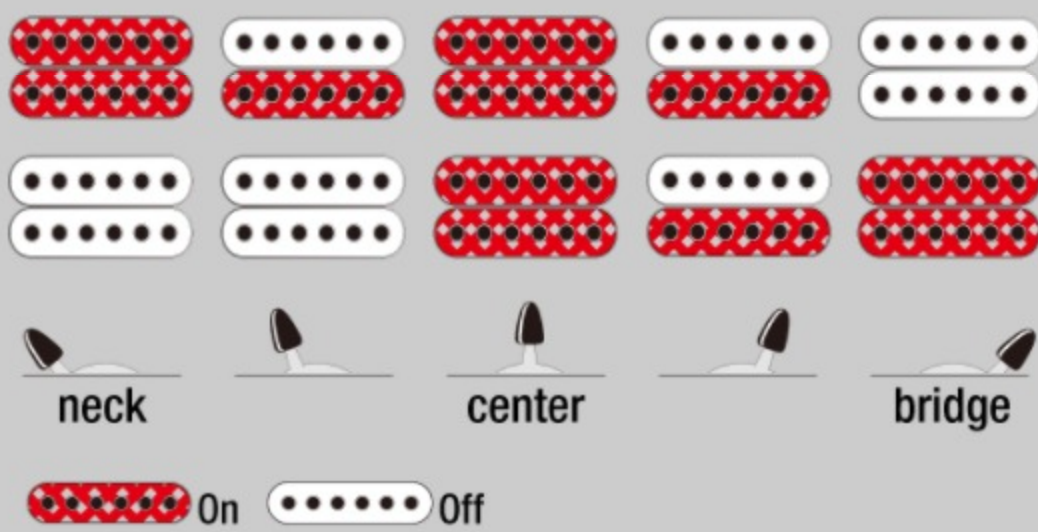

GRG121DX

COLOR VARIATION :

WNF : Walnut Flat

SHARE :

SPEC

SPECS

neck type	GRG / Maple neck
top/back/body	Okoume body
fretboard	Bound Purpleheart fretboard / White Sharktooth inlay
fret	Jumbo frets
number of frets	24
bridge	F106 bridge
string space	10.5mm
neck pickup	IBZ-6 (H) neck pickup (Passive/Ceramic)
bridge pickup	IBZ-6 (H) bridge pickup (Passive/Ceramic)
factory tuning	1E,2B,3G,4D,5A,6E
string gauge	.010/.013/.017/.026/.036/.046
hardware color	Black

NECK DIMENSIONS

Scale :	648mm/25.5"
a : Width	43mm at NUT
b : Width	58mm at 24F
c : Thickness	19.5mm at 1F
d : Thickness	21.5mm at 12F
Radius :	400mmR

DESCRIPTION +

SWITCHING SYSTEM

DESCRIPTION +

CONTROLS

DESCRIPTION +