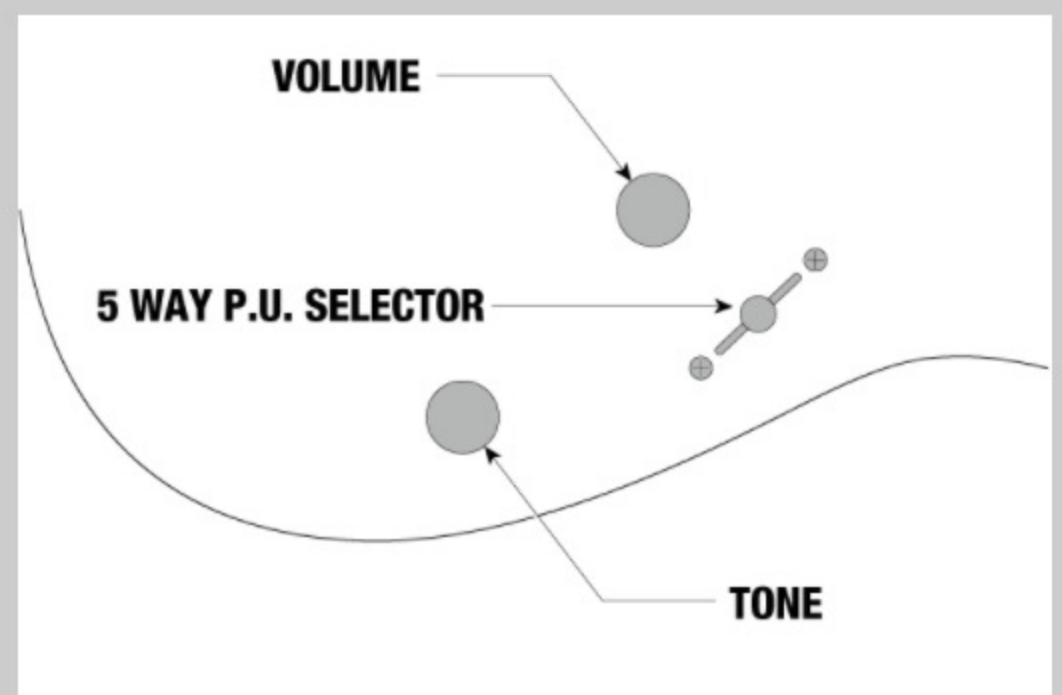

NECK DIMENSIONS

Scale :	648mm/25.5"
a : Width	43mm at NUT
b : Width	58mm at 24F
c : Thickness	19.5mm at 1F
d : Thickness	21.5mm at 12F
Radius :	400mmR

DESCRIPTION +

SWITCHING SYSTEM

DESCRIPTION +

CONTROLS

DESCRIPTION +