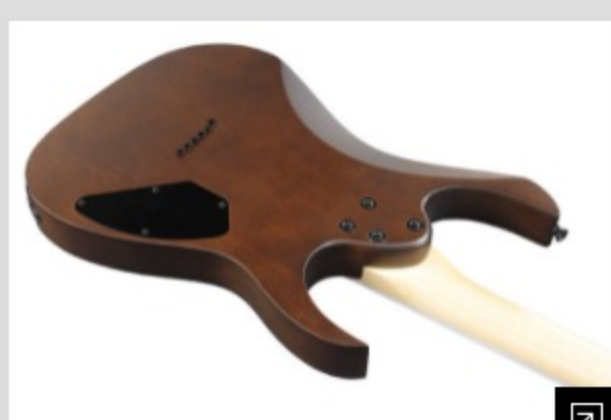

# GRG121DXL

COLOR VARIATION : 

WNF : Walnut Flat

SHARE :  

### SPECS

|                 |  |
|-----------------|--|
| neck type       | GRG / Maple neck                                     |
| top/back/body   | Okoume body  |
| fretboard       | Bound Purpleheart fretboard / White Sharktooth inlay |
| fret            | Jumbo frets  |
| number of frets | 24   |
| bridge          | F106 bridge  |
| string space    | 10.5mm   |
| neck pickup     | IBZ-6 (H) neck pickup (Passive/Ceramic)              |
| bridge pickup   | IBZ-6 (H) bridge pickup (Passive/Ceramic)            |
| factory tuning  | 1E,2B,3G,4D,5A,6E                                    |
| string gauge    | .010/.013/.017/.026/.036/.046                        |
| hardware color  | Black  |