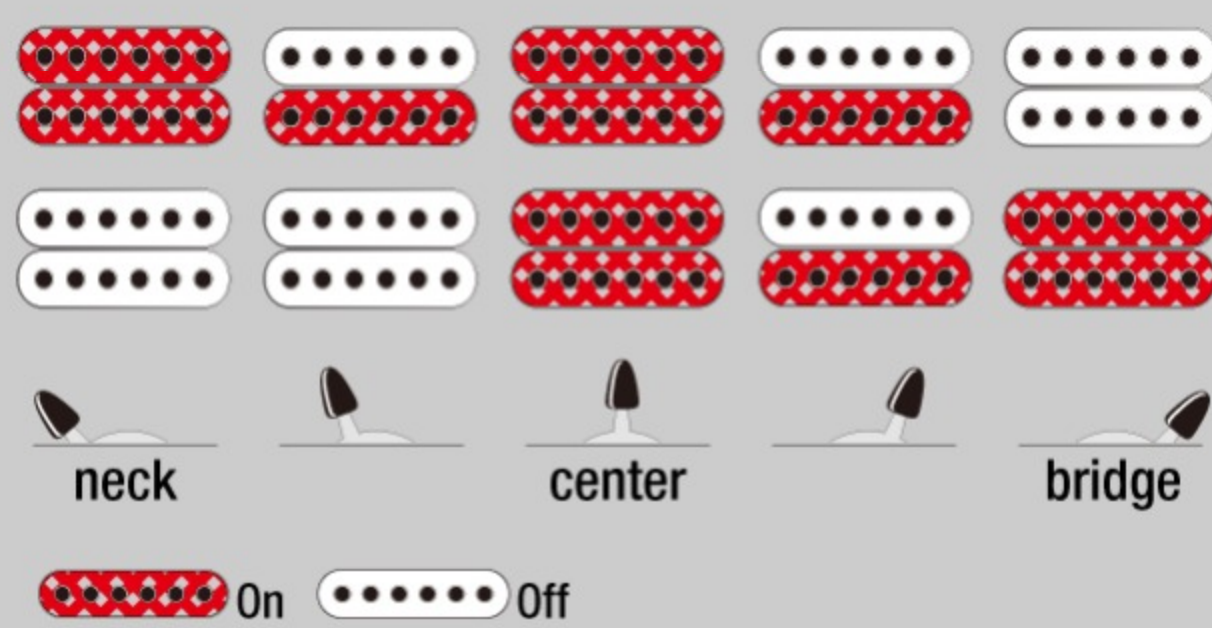

SWITCHING SYSTEM

DESCRIPTION

+