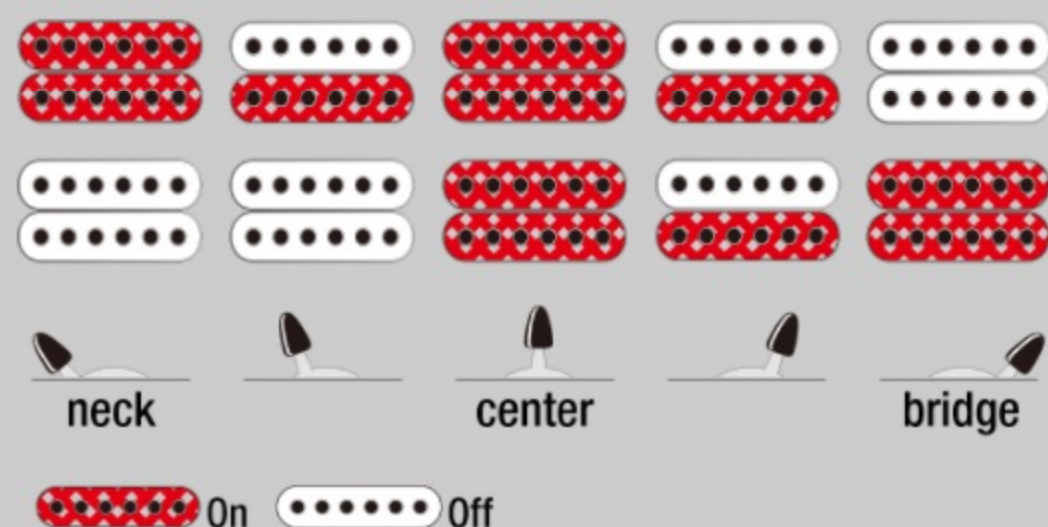

## SPEC

### SPECS

neck type	GRG / Maple neck
top/back/body	Okoume body
fretboard	Bound Purpleheart fretboard / White Sharktooth inlay
fret	Jumbo frets
number of frets	24
bridge	F106 bridge
string space	10.5mm
neck pickup	IBZ-6 (H) neck pickup (Passive/Ceramic)
bridge pickup	IBZ-6 (H) bridge pickup (Passive/Ceramic)
factory tuning	1E,2B,3G,4D,5A,6E
string gauge	.010/.013/.017/.026/.036/.046
hardware color	Black

### SWITCHING SYSTEM

DESCRIPTION

+