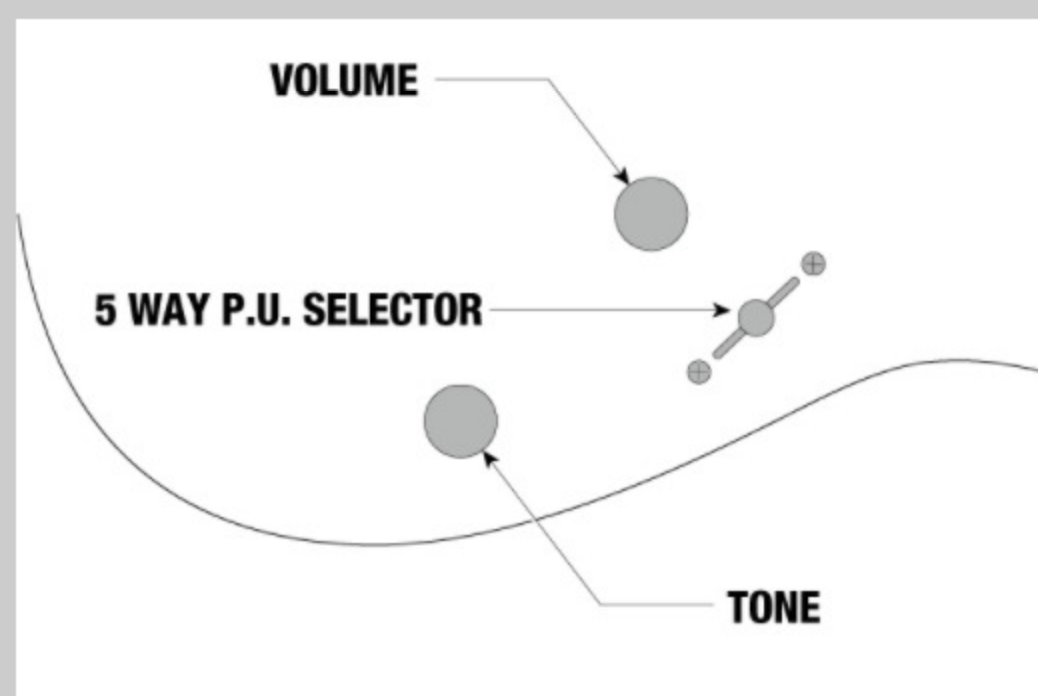

### NECK DIMENSIONS

Scale :	648mm/25.5"
a : Width	43mm at NUT
b : Width	58mm at 24F
c : Thickness	19.5mm at 1F
d : Thickness	21.5mm at 12F
Radius :	400mmR

DESCRIPTION +

### SWITCHING SYSTEM

DESCRIPTION

+

### CONTROLS

DESCRIPTION

+