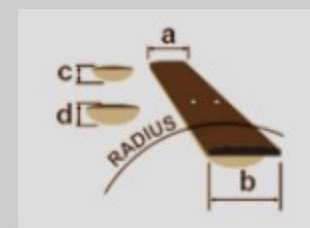

### SPECS

neck type	GRG / Maple neck
top/back/body	Okoume body
fretboard	Bound Purpleheart fretboard / White Sharktooth inlay
fret	Jumbo frets
number of frets	24
bridge	F106 bridge
string space	10.5mm
neck pickup	IBZ-6 (H) neck pickup (Passive/Ceramic)
bridge pickup	IBZ-6 (H) bridge pickup (Passive/Ceramic)
factory tuning	1E,2B,3G,4D,5A,6E
string gauge	.010/.013/.017/.026/.036/.046
hardware color	Black

### NECK DIMENSIONS

Scale :	648mm/25.5"
a : Width	43mm at NUT
b : Width	58mm at 24F
c : Thickness	19.5mm at 1F
d : Thickness	21.5mm at 12F
Radius :	400mmR

DESCRIPTION +