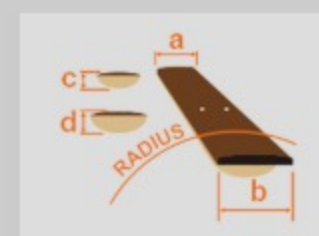

GRG121EX

BKN : Black Night

COLOR VARIATION :

SHARE :  

SPEC

SPEC

neck type	GRG / Maple neck
top/back/body	Poplar body
fretboard	Treated New Zealand Pine / White dot inlay
fret	Jumbo frets
bridge	Fixed bridge
neck pickup	Infinity R (H) neck pickup (Passive/Ceramic)
bridge pickup	Infinity R (H) bridge pickup (Passive/Ceramic)
hardware color	Black

NECK DIMENSIONS

Scale :	648mm/25.5"
a : Width	43mm at NUT
b : Width	56mm at 24F
c : Thickness	19.5mm at 1F
d : Thickness	21.5mm at 12F
Radius :	400mmR

SWITCHING SYSTEM

CONTROLS