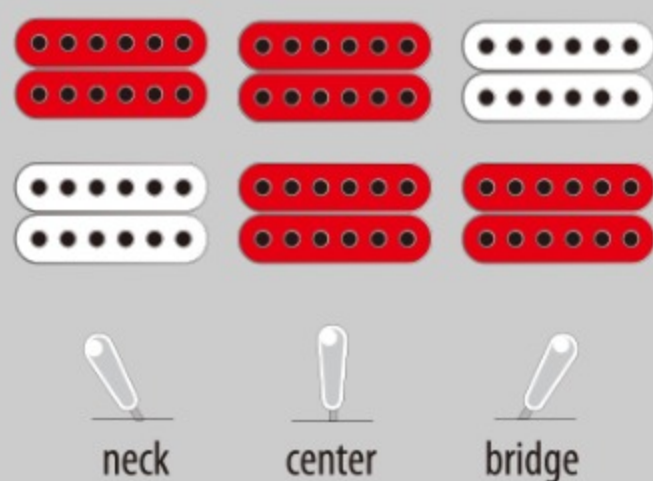

GRG121EX

BKN : Black Night

COLOR VARIATION :

SHARE :  

SPEC

SPEC

neck type	GRG / Maple neck
top/back/body	Poplar body
fretboard	Treated New Zealand Pine / White dot inlay
fret	Jumbo frets
bridge	Fixed bridge
neck pickup	Infinity R (H) neck pickup (Passive/Ceramic)
bridge pickup	Infinity R (H) bridge pickup (Passive/Ceramic)
hardware color	Black

NECK DIMENSIONS

Scale :	648mm/25.5"
a : Width	43mm at NUT
b : Width	56mm at 24F
c : Thickness	19.5mm at 1F
d : Thickness	21.5mm at 12F
Radius :	400mmR

SWITCHING SYSTEM

CONTROLS