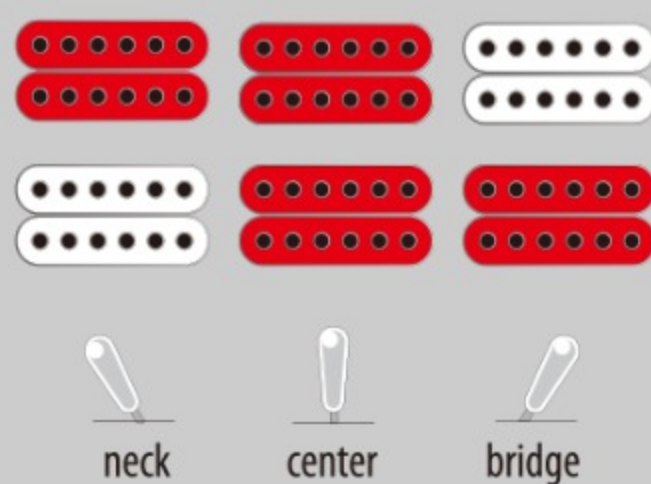

### SPEC

neck type	GRG / Maple neck
top/back/body	Spalted Maple top / Poplar body
fretboard	Treated New Zealand Pine / White dot inlay
fret	Jumbo frets
bridge	Fixed bridge
neck pickup	Infinity R (H) neck pickup (Passive/Ceramic)
bridge pickup	Infinity R (H) bridge pickup (Passive/Ceramic)
hardware color	Black

### NECK DIMENSIONS

Scale :	648mm/25.5"
a : Width	43mm at NUT
b : Width	56mm at 24F
c : Thickness	19.5mm at 1F
d : Thickness	21.5mm at 12F
Radius :	400mmR

### SWITCHING SYSTEM