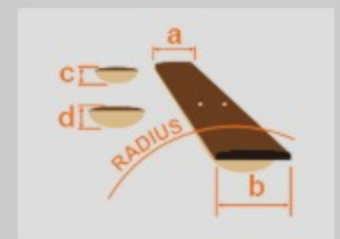

# GRG121EXSM

NGT : Natural Gray Burst

COLOR VARIATION :

SHARE :  

### SPEC

neck type	GRG / Maple neck
top/back/body	Spalted Maple top / Poplar body
fretboard	Treated New Zealand Pine / White dot inlay
fret	Jumbo frets
bridge	Fixed bridge
neck pickup	Infinity R (H) neck pickup (Passive/Ceramic)
bridge pickup	Infinity R (H) bridge pickup (Passive/Ceramic)
hardware color	Black

### NECK DIMENSIONS

Scale :	648mm/25.5"
a : Width	43mm at NUT
b : Width	56mm at 24F
c : Thickness	19.5mm at 1F
d : Thickness	21.5mm at 12F
Radius :	400mmR