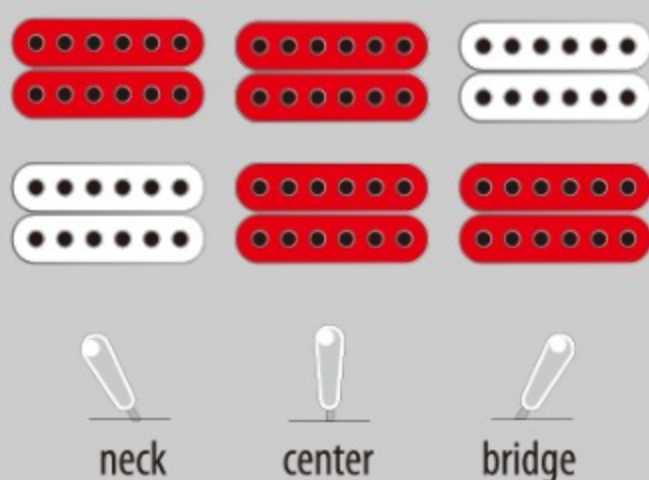

### SPEC

neck type	GRG / Maple neck
top/back/body	Spalted Maple top / Poplar body
fretboard	Treated New Zealand Pine / White dot inlay
fret	Jumbo frets
bridge	Ibanez F106 bridge
neck pickup	Infinity R (H) neck pickup (Passive/Ceramic)
bridge pickup	Infinity R (H) bridge pickup (Passive/Ceramic)
hardware color	Black

### NECK DIMENSIONS

Scale :	648mm/25.5"
a : Width	43mm at NUT
b : Width	56mm at 24F
c : Thickness	19.5mm at 1F
d : Thickness	21.5mm at 12F
Radius :	400mmR

### SWITCHING SYSTEM