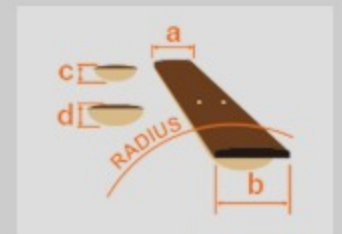

# GRG121EXSM

NGT : Natural Gray Burst

COLOR VARIATION :

SHARE :  

### NECK DIMENSIONS

Scale :	648mm/25.5"
a : Width	43mm at NUT
b : Width	56mm at 24F
c : Thickness	19.5mm at 1F
d : Thickness	21.5mm at 12F
Radius :	400mmR