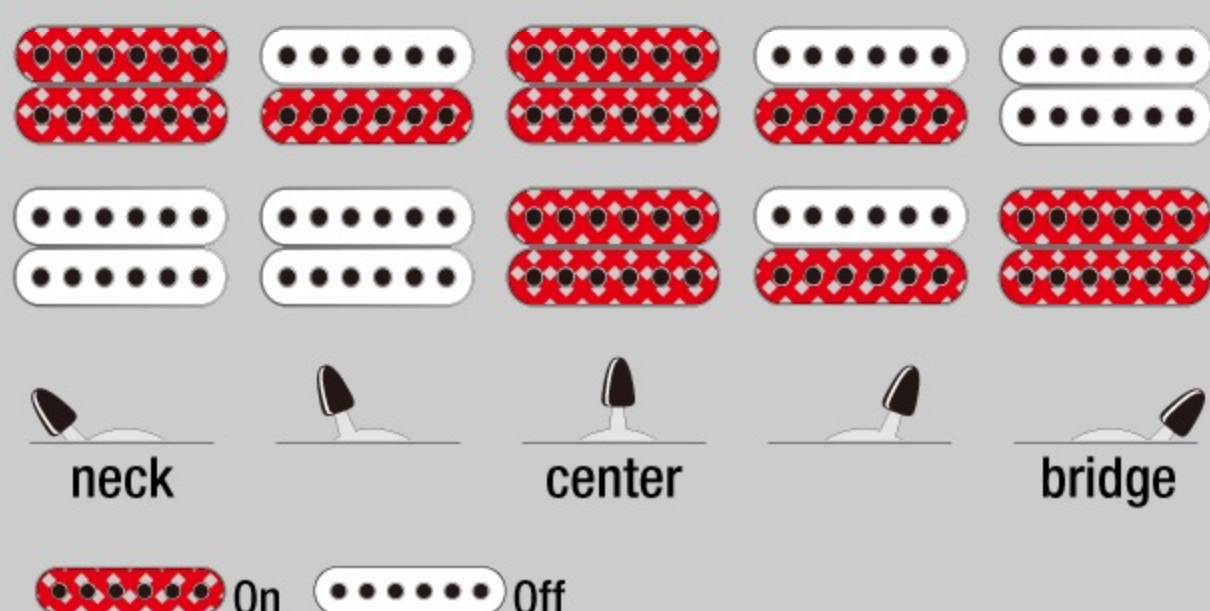

GRG121PAR

COLOR VARIATION :

KBF : Deep Dusk Burst Flat

SHARE :

SPEC

SPECS

neck type	GRG / Maple neck
top/back/body	Poplar Burl Art Grain top / Okoume body
fretboard	Bound Purpleheart fretboard / White Sharktooth inlay
fret	Jumbo frets
number of frets	24
bridge	F106 bridge
string space	10.5mm
neck pickup	IBZ-6 (H) neck pickup (Passive/Ceramic)
bridge pickup	IBZ-6 (H) bridge pickup (Passive/Ceramic)
factory tuning	1E,2B,3G,4D,5A,6E
string gauge	.010/.013/.017/.026/.036/.046
hardware color	Black

NECK DIMENSIONS

Scale :	648mm/25.5"
a : Width	43mm at NUT
b : Width	58mm at 24F
c : Thickness	19.5mm at 1F
d : Thickness	21.5mm at 12F
Radius :	400mmR

DESCRIPTION +

SWITCHING SYSTEM

DESCRIPTION

+

CONTROLS

DESCRIPTION