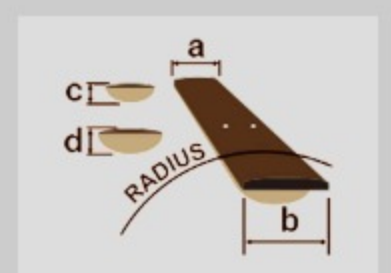

GRG121PAR

COLOR VARIATION :

KBF : Deep Dusk Burst Flat

SHARE :

SPEC

SPECS

neck type	GRG / Maple neck
top/back/body	Poplar Burl Art Grain top / Okoume body
fretboard	Bound Purpleheart fretboard / White Sharktooth inlay
fret	Jumbo frets
number of frets	24
bridge	F106 bridge
string space	10.5mm
neck pickup	IBZ-6 (H) neck pickup (Passive/Ceramic)
bridge pickup	IBZ-6 (H) bridge pickup (Passive/Ceramic)
factory tuning	1E,2B,3G,4D,5A,6E
string gauge	.010/.013/.017/.026/.036/.046
hardware color	Black

NECK DIMENSIONS

Scale :	648mm/25.5"
a : Width	43mm at NUT
b : Width	58mm at 24F
c : Thickness	19.5mm at 1F
d : Thickness	21.5mm at 12F
Radius :	400mmR

DESCRIPTION +

SWITCHING SYSTEM

DESCRIPTION

+

CONTROLS

DESCRIPTION