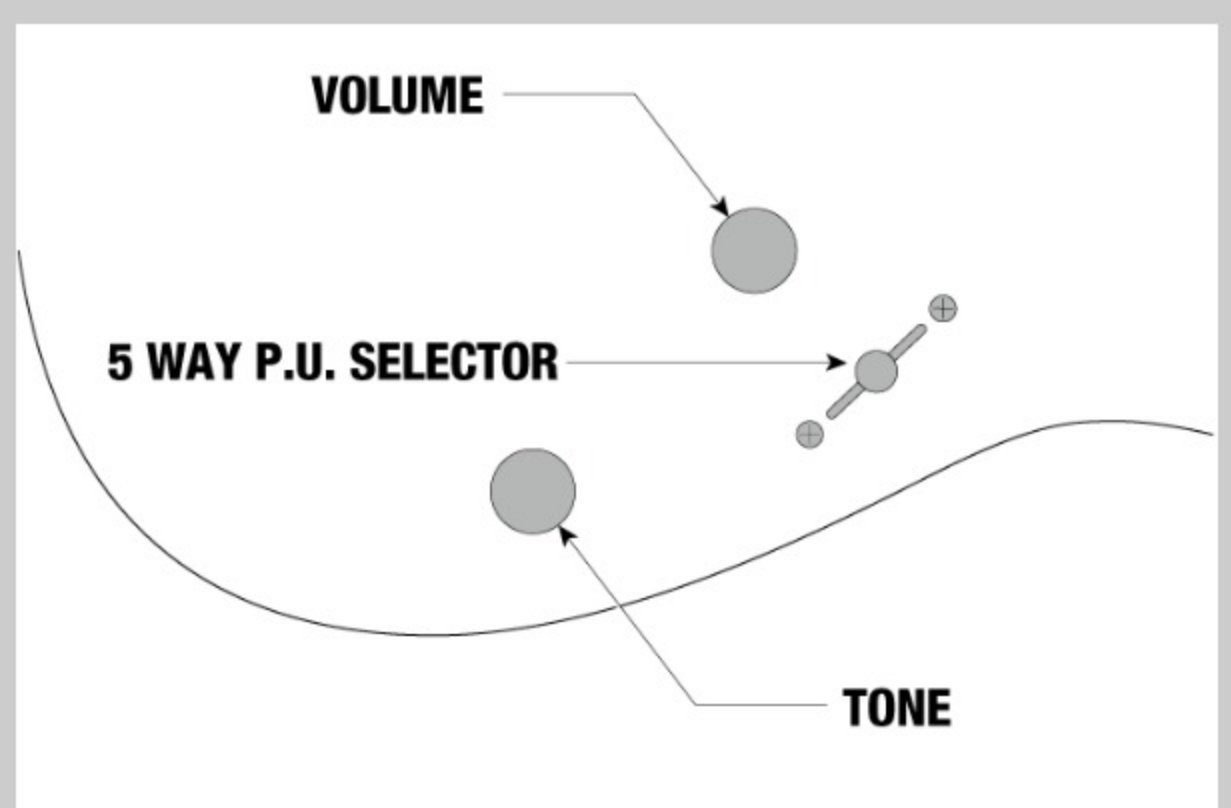

GRG121PAR

COLOR VARIATION :

KBF : Deep Dusk Burst Flat

SHARE :

SPEC

SPECS

neck type	GRG / Maple neck
top/back/body	Poplar Burl Art Grain top / Okoume body
fretboard	Bound Purpleheart fretboard / White Sharktooth inlay
fret	Jumbo frets
number of frets	24
bridge	F106 bridge
string space	10.5mm
neck pickup	IBZ-6 (H) neck pickup (Passive/Ceramic)
bridge pickup	IBZ-6 (H) bridge pickup (Passive/Ceramic)
factory tuning	1E,2B,3G,4D,5A,6E
string gauge	.010/.013/.017/.026/.036/.046
hardware color	Black

NECK DIMENSIONS

Scale :	648mm/25.5"
a : Width	43mm at NUT
b : Width	58mm at 24F
c : Thickness	19.5mm at 1F
d : Thickness	21.5mm at 12F
Radius :	400mmR

DESCRIPTION +

SWITCHING SYSTEM

DESCRIPTION

+

CONTROLS

DESCRIPTION