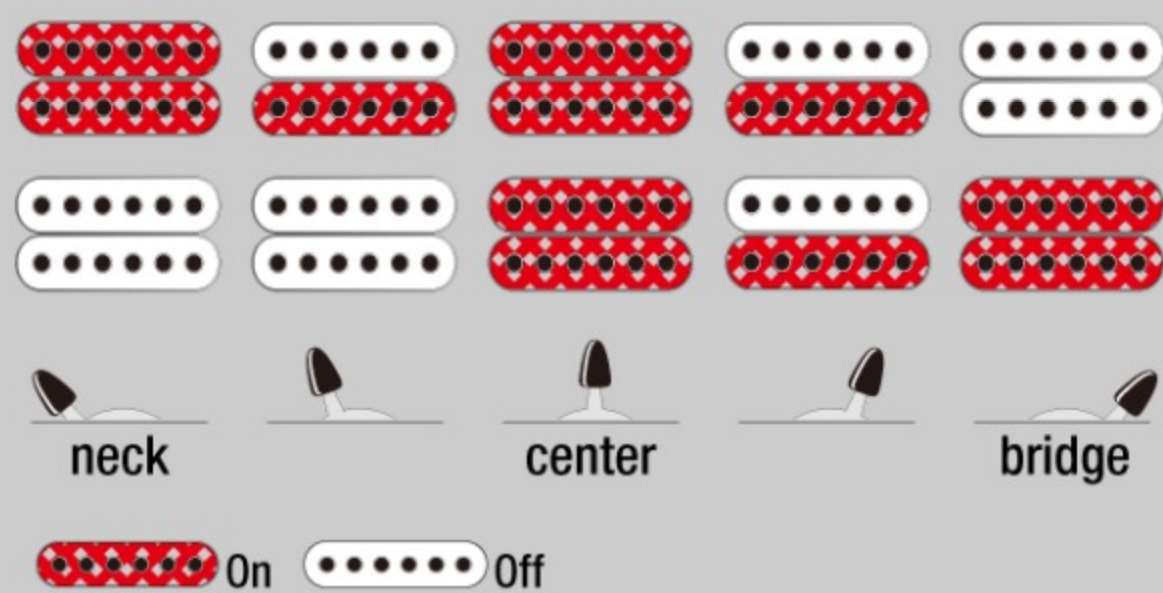

GRG121SP

COLOR VARIATION :

BMC : Blue Metal Chameleon

SHARE :

SPEC

SPECS

neck type	GRG / Roasted Maple neck
top/back/body	Poplar body
fretboard	Jatoba fretboard / White dot inlay
fret	Medium frets
number of frets	24
bridge	F106 bridge
string space	10.5mm
neck pickup	Classic Elite (H) neck pickup (Passive/Ceramic)
bridge pickup	Classic Elite (H) bridge pickup (Passive/Ceramic)
factory tuning	1E,2B,3G,4D,5A,6E
string gauge	.009/.011/.016/.024/.032/.042
hardware color	Chrome

NECK DIMENSIONS

Scale :	648mm/25.5"
a : Width	43mm at NUT
b : Width	58mm at 24F
c : Thickness	19.5mm at 1F
d : Thickness	21.5mm at 12F
Radius :	400mmR

DESCRIPTION +

SWITCHING SYSTEM

DESCRIPTION

CONTROLS

DESCRIPTION