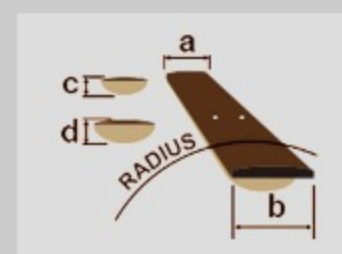

GRG121SP

COLOR VARIATION :

BMC : Blue Metal Chameleon

SHARE :

SPEC

SPECS

neck type	GRG / Roasted Maple neck
top/back/body	Poplar body
fretboard	Jatoba fretboard / White dot inlay
fret	Medium frets
number of frets	24
bridge	F106 bridge
string space	10.5mm
neck pickup	Classic Elite (H) neck pickup (Passive/Ceramic)
bridge pickup	Classic Elite (H) bridge pickup (Passive/Ceramic)
factory tuning	1E,2B,3G,4D,5A,6E
string gauge	.009/.011/.016/.024/.032/.042
hardware color	Chrome

NECK DIMENSIONS

Scale :	648mm/25.5"
a : Width	43mm at NUT
b : Width	58mm at 24F
c : Thickness	19.5mm at 1F
d : Thickness	21.5mm at 12F
Radius :	400mmR

DESCRIPTION +

SWITCHING SYSTEM

DESCRIPTION

CONTROLS

DESCRIPTION