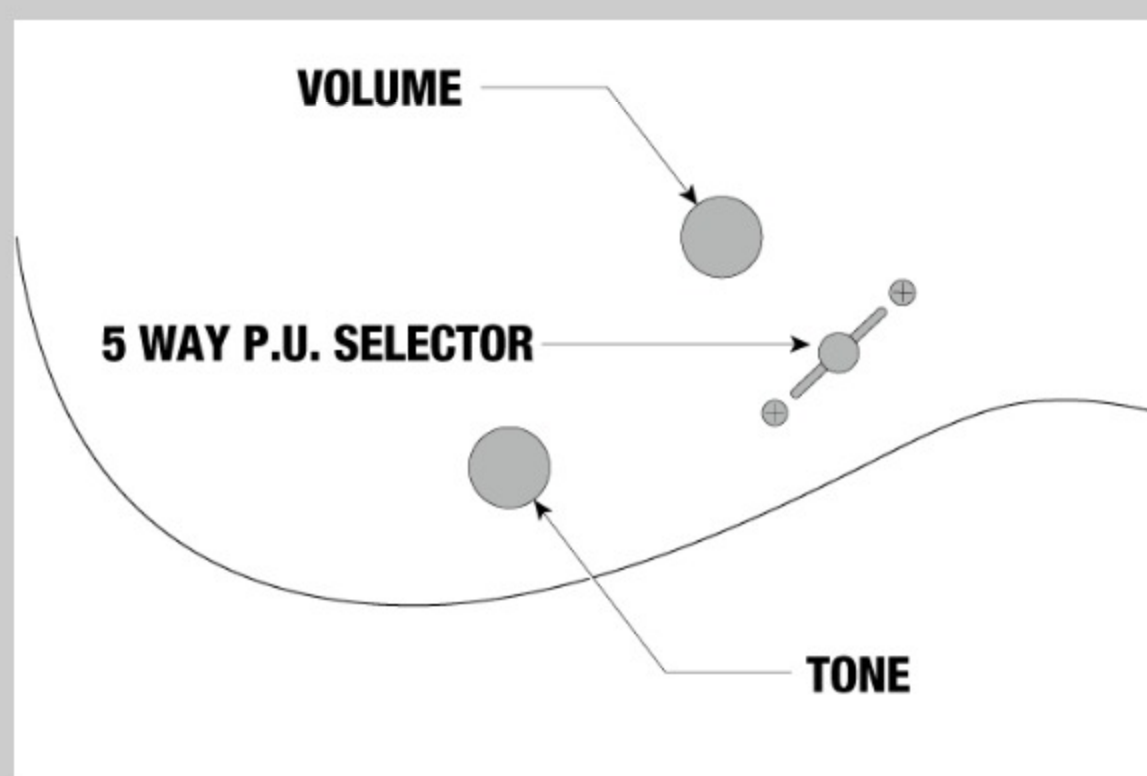

GRG121SP

COLOR VARIATION :

BMC : Blue Metal Chameleon

SHARE :

SPEC

SPECS

neck type	GRG / Roasted Maple neck
top/back/body	Poplar body
fretboard	Jatoba fretboard / White dot inlay
fret	Medium frets
number of frets	24
bridge	F106 bridge
string space	10.5mm
neck pickup	Classic Elite (H) neck pickup (Passive/Ceramic)
bridge pickup	Classic Elite (H) bridge pickup (Passive/Ceramic)
factory tuning	1E,2B,3G,4D,5A,6E
string gauge	.009/.011/.016/.024/.032/.042
hardware color	Chrome

NECK DIMENSIONS

Scale :	648mm/25.5"
a : Width	43mm at NUT
b : Width	58mm at 24F
c : Thickness	19.5mm at 1F
d : Thickness	21.5mm at 12F
Radius :	400mmR

DESCRIPTION +

SWITCHING SYSTEM

DESCRIPTION

CONTROLS

DESCRIPTION